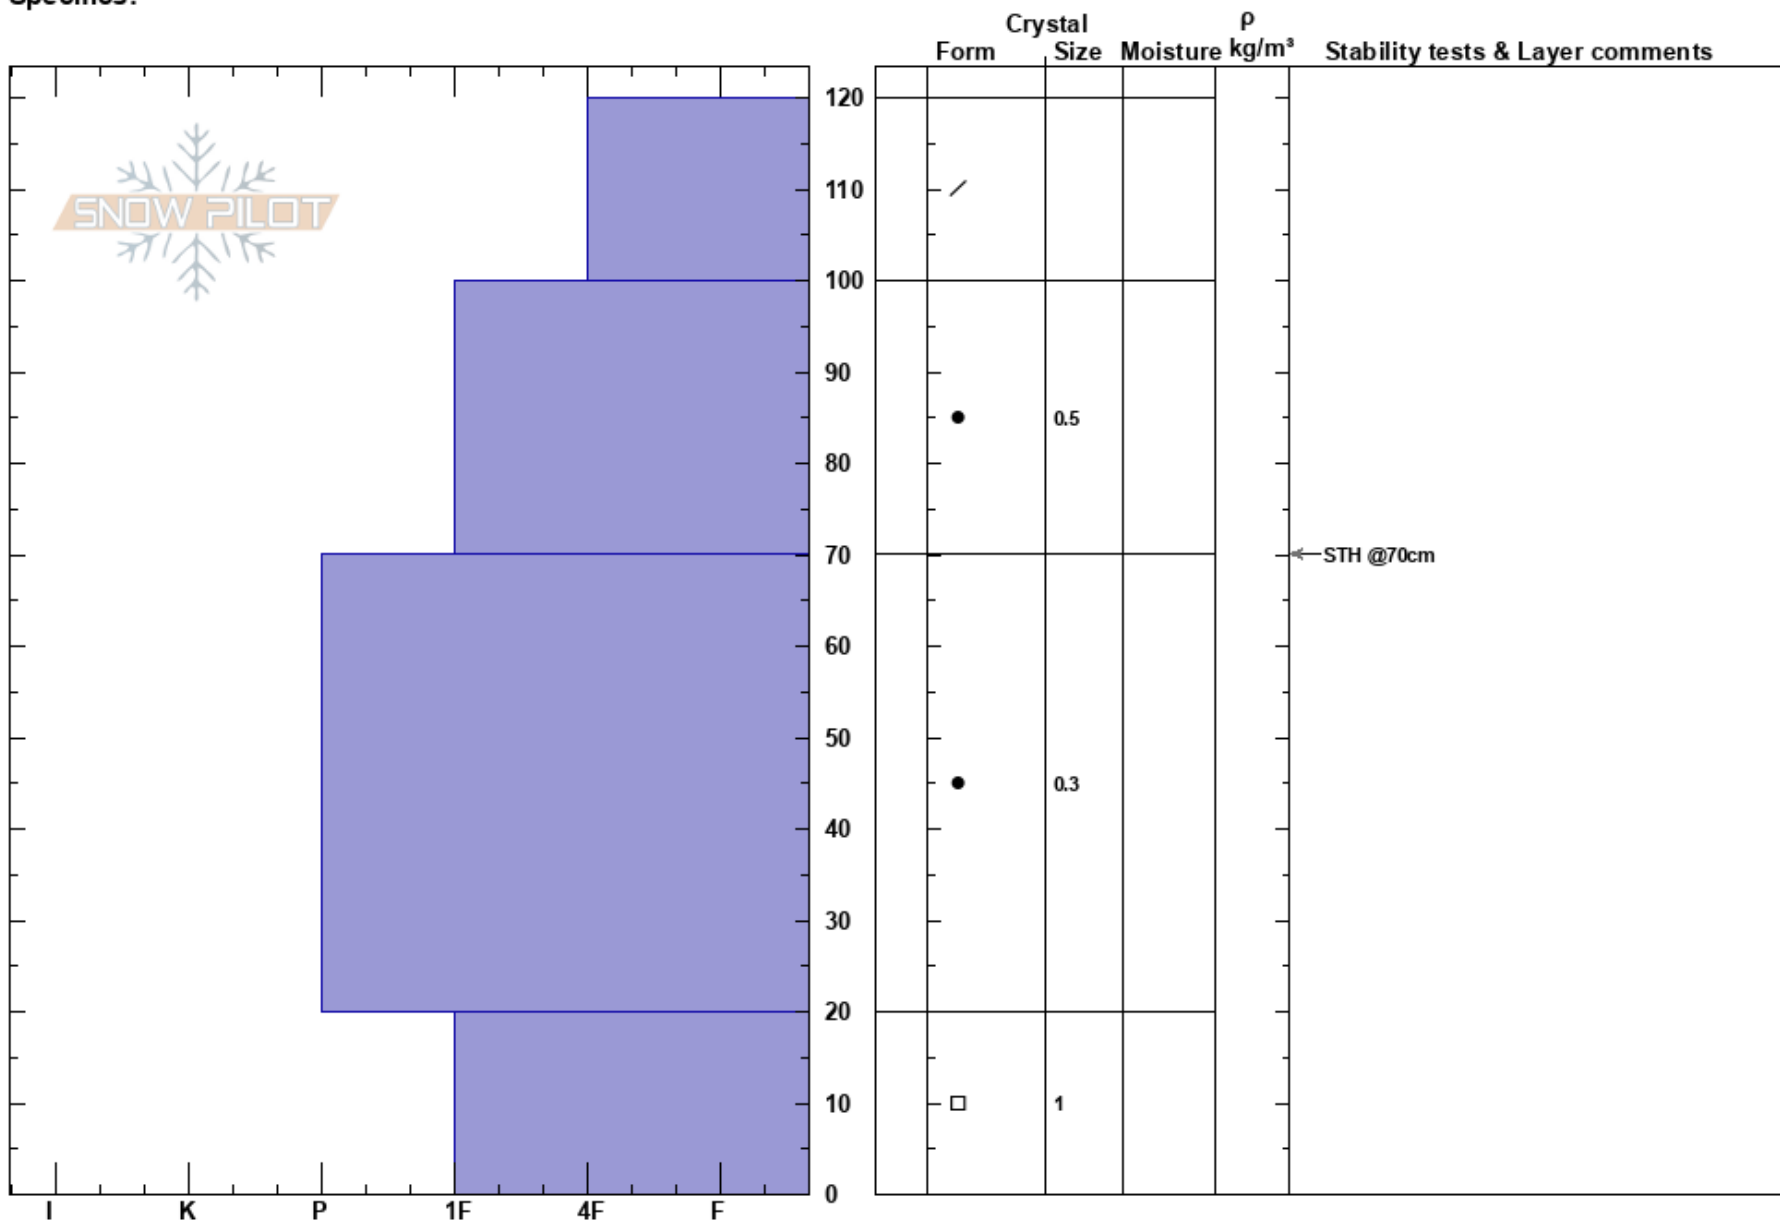

idk north
 himalayas
 India
Elevation: 4200 m
Aspect: 360°
Specifics:

Rich Lehner
 26/02/2023 - 10:00
Co-ord: 43S 713675W 3561033N
Slope Angle: 23°
Wind Loading: previous

Stability:
Air Temperature: -1.5°C
Sky Cover: SCT
Precipitation: NO
Wind: Calm
HS: 120
PF: 20 20-0cm: Problematic layer
PS: 10

Notes: 4 days ago sublimation at 5000