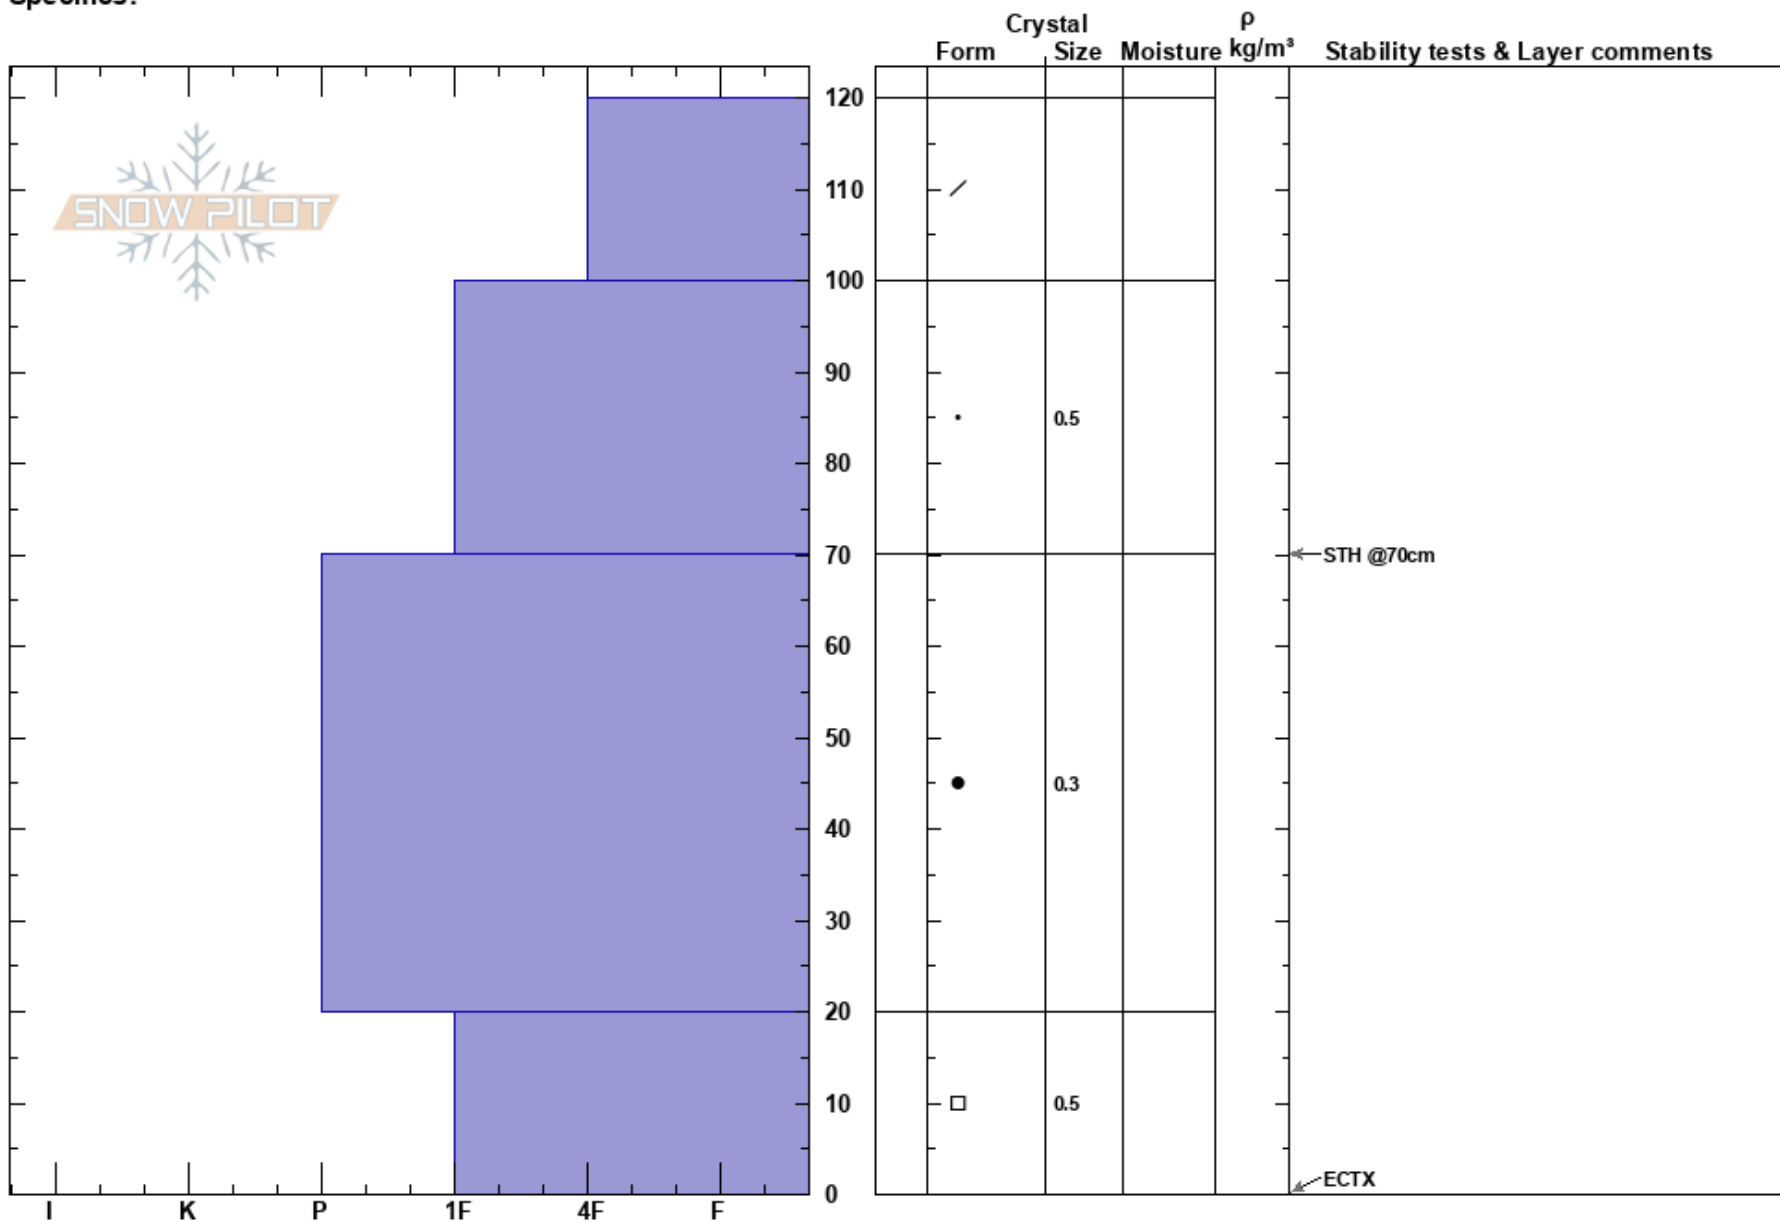

idk north
 himalayas
 India
Elevation: 4200 m
Aspect: 360°
Specifics:

Rich Lehner
 26/02/2023 - 10:00
Co-ord: 43S 713675W 3561033N
Slope Angle: 23°
Wind Loading: previous

Stability: **HS:** 120 **Layer Notes:**
Air Temperature: -1.5°C **PF:** 20 20-0cm: Problematic layer
Sky Cover: SCT **PS:** 10
Precipitation: NO
Wind: Calm

Notes: 4 days ago sublimation at 5000