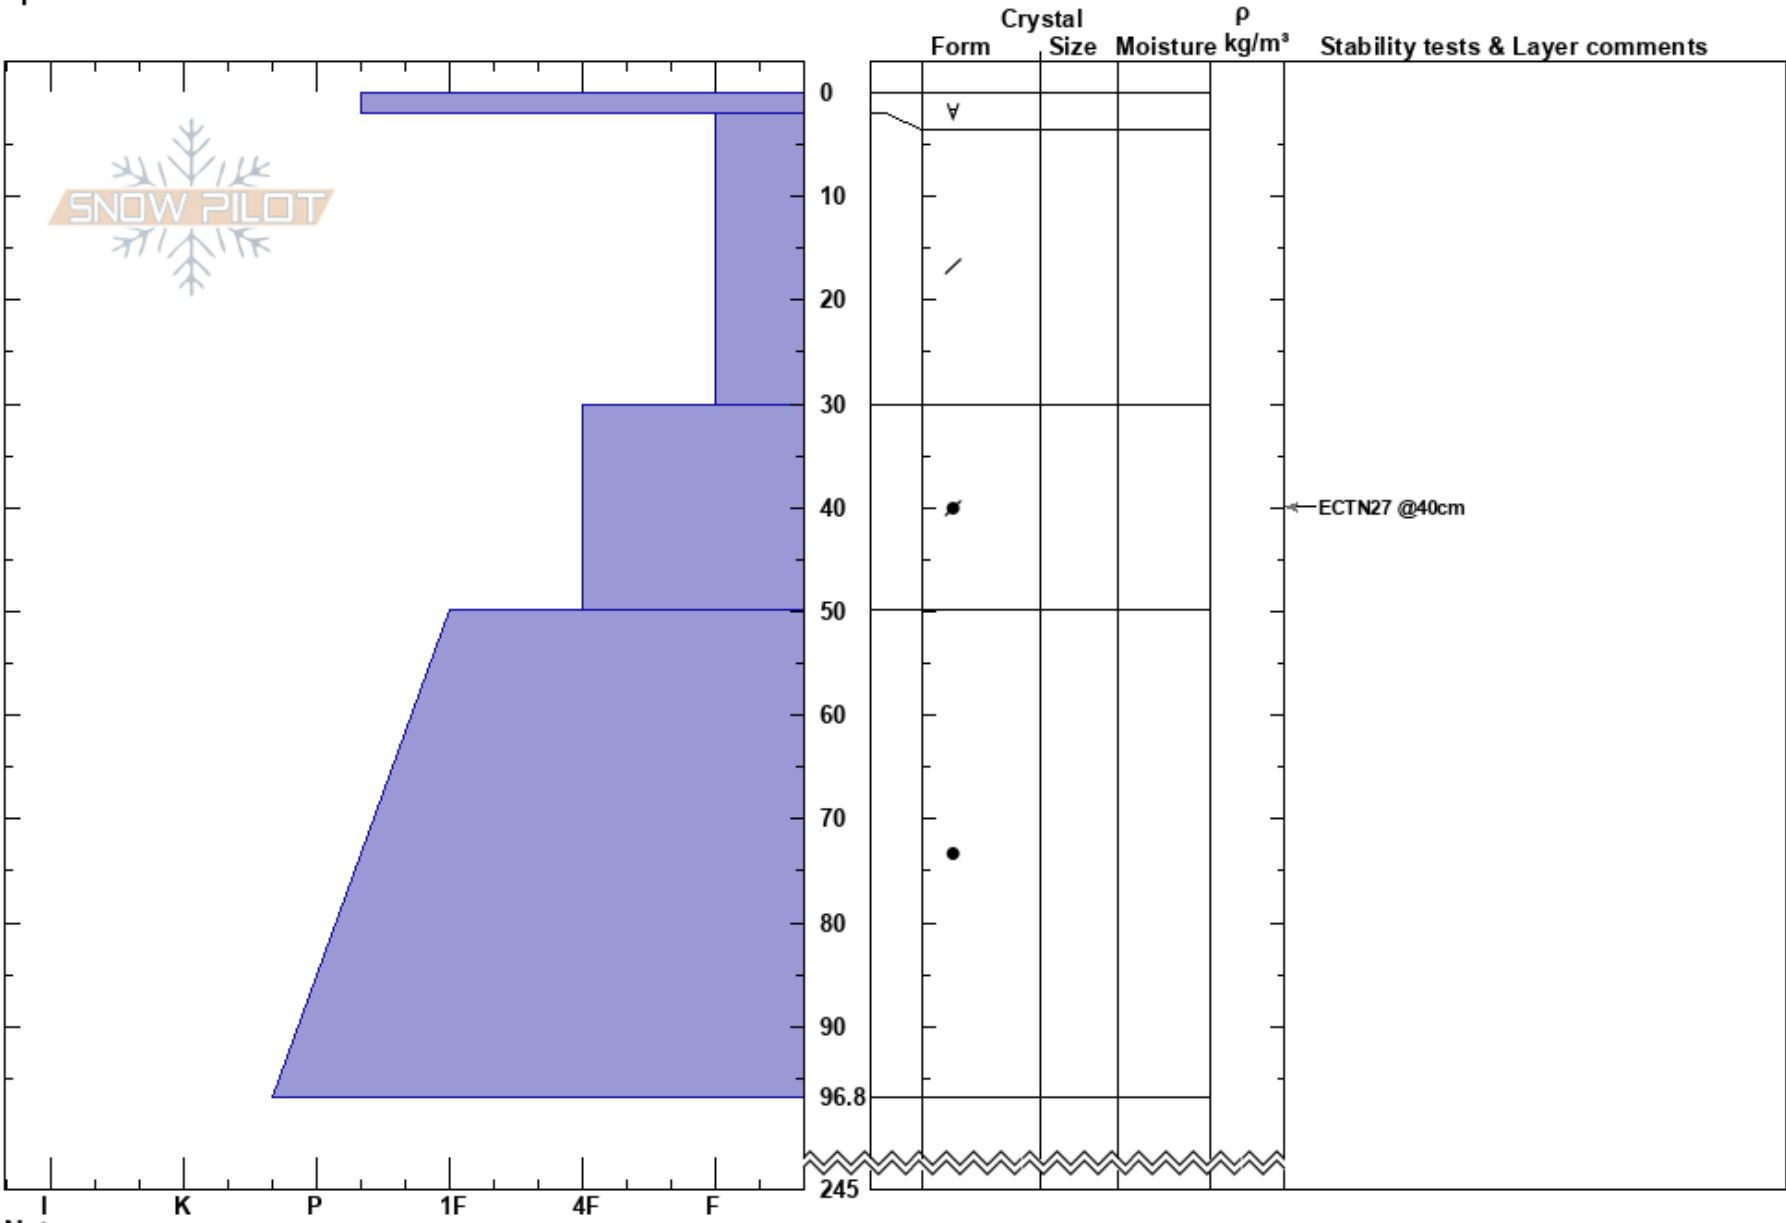

text pit
 Chugach Range
 AK
 Elevation: 2951 ft
 Aspect: NE
 Specifics:

seth Orton
 02/25/2023 - 10:20am
 Co-ord:
 Slope Angle: 24°
 Wind Loading:

Stability:
 Air Temperature:
 Sky Cover: CLR
 Precipitation: NO
 Wind: NE Moderate

HS:245

Layer Notes:

Notes: