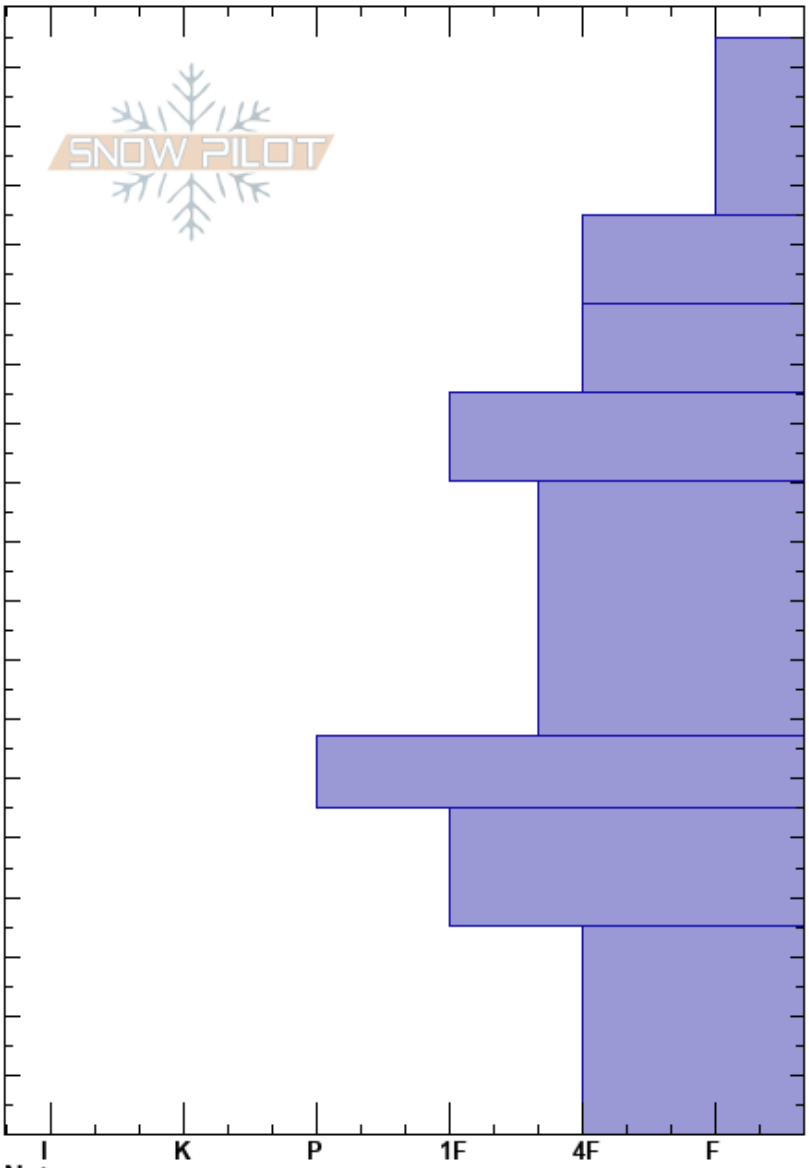

Twin Chutes
 Ashcroft
 CO
 Elevation: 3310 m
 Aspect:
 Specifics:

Carter White
 02/25/2023 - 1:00pm
 Co-ord: 39.09006N, -106.83442E
 Slope Angle: 38°
 Wind Loading:

Stability:
 Air Temperature:
 Sky Cover:
 Precipitation: NO
 Wind:

HS: 185

Layer Notes:

Height (cm)	Crystal		Moisture	ρ kg/m ³	Stability tests & Layer comments
	Form	Size			
185					
180					
170	/				
160					
150	•				
140					
130	⊖				
120	⊖				← ECTN8 @120cm
110					
100					
90	⊖				
80					
70					
60	⊖				
50					
40	⊖				
30					
20	^				
10					
0					