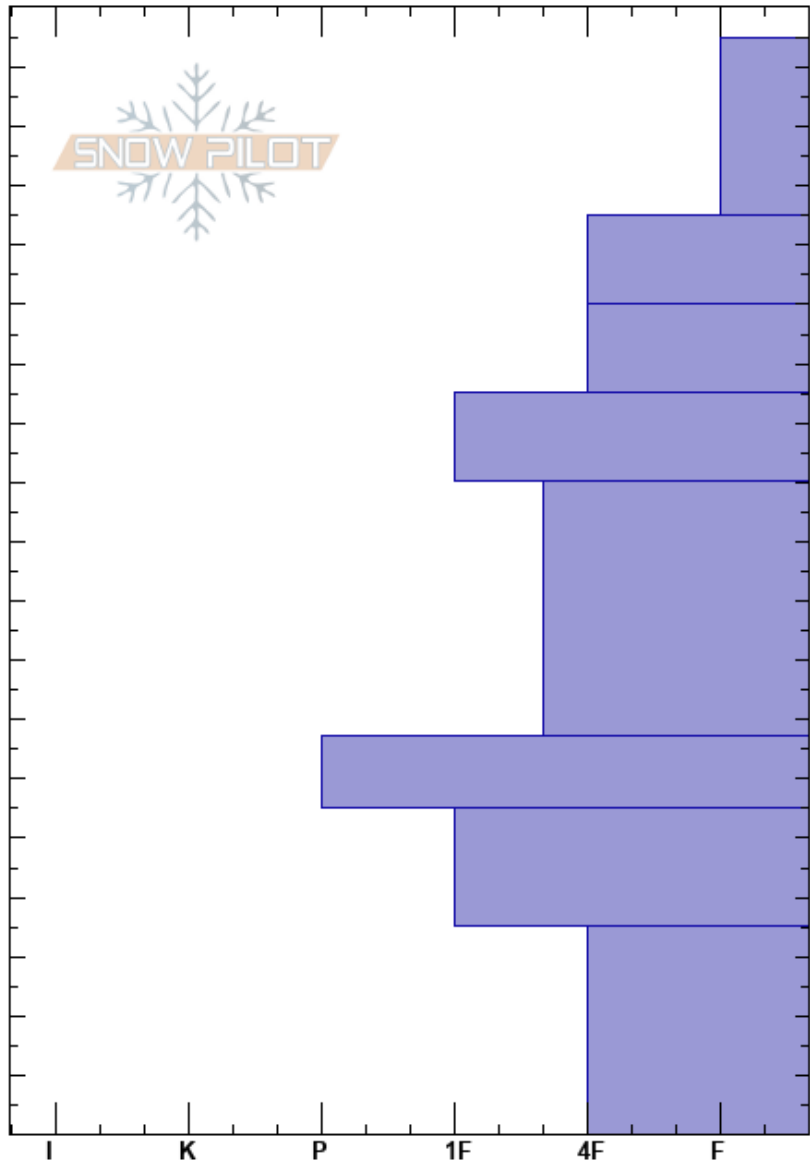

Twin Chutes
 Ashcroft
 CO
 Elevation: 3310 m
 Aspect:
 Specifics:

Carter White
 02/25/2023 - 1:00pm
 Co-ord: 39.09006N, -106.83442E
 Slope Angle: 38°
 Wind Loading:

Stability:
 Air Temperature:
 Sky Cover:
 Precipitation: NO
 Wind:

HS: 185

Layer Notes:

Crystal Form	Crystal Size	Moisture	ρ kg/m ³	Stability tests & Layer comments
/				
•				
⊖				
⊖				← ECTN8 @120cm
⊖				
⊖				
∧				

Notes: