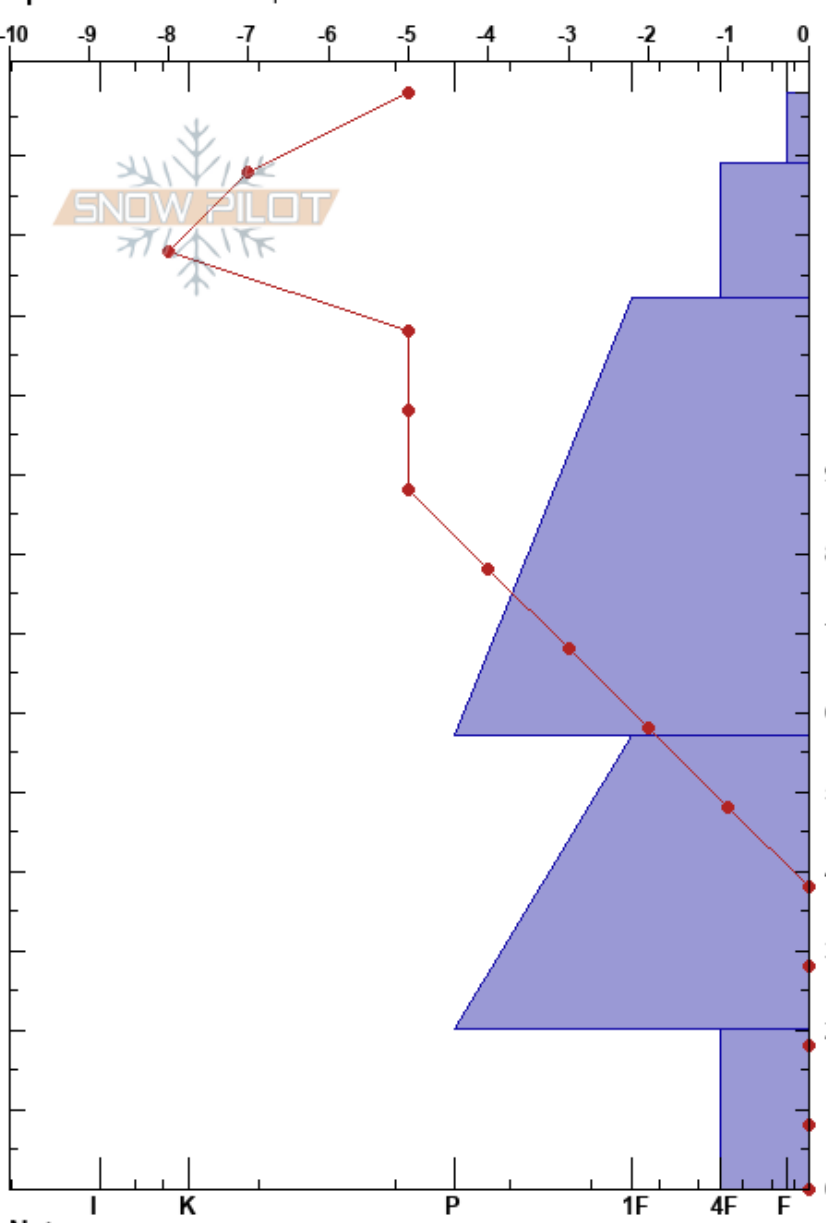

Snodgrass Meadow
 Crested Butte
 CO
 Elevation: 10300 ft
 Aspect: NE
 Specifics: We skied slope

Jack Morgan
 01/23/2023 - 2:00pm
 Co-ord: 38.92588N, -106.97527W
 Slope Angle: 12°
 Wind Loading: no

Stability: **HS: 138**
 Air Temperature: -2°C **PF: 40** 20-0cm: Problematic layer
 Sky Cover: SCT **PS: 10**
 Precipitation: NO
 Wind: Calm

Form	Crystal		ρ kg/m ³	Stability tests & Layer comments
	Size	Moisture		
+	0.5	D		
/	0.5	D		
.	0.5	D		
⊖	1	D		
^	3-4	D		← CT30, Q1 @20cm ← ECTX Q1 @20cm Hard

Notes: