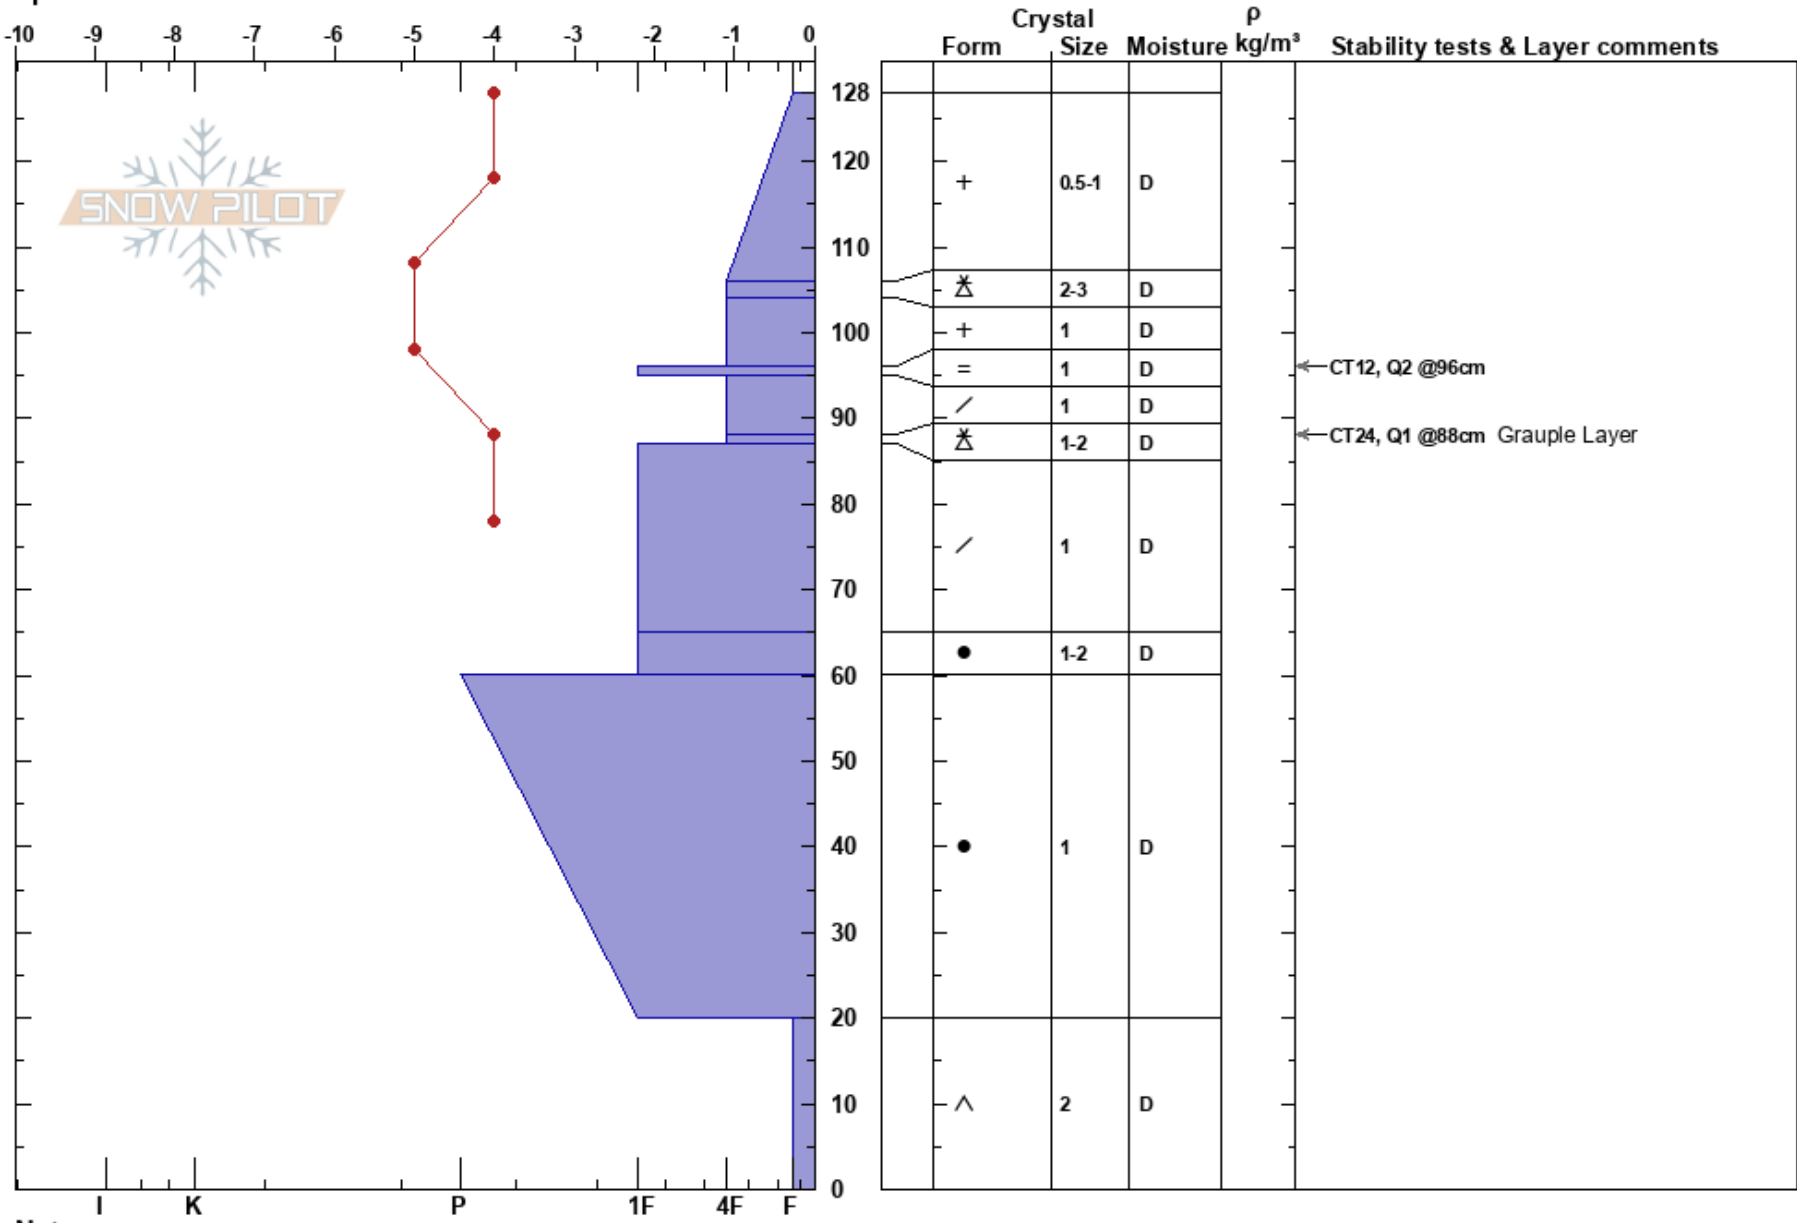

Snodgrass Meadow  
 Crested Butte  
 CO  
 Elevation: 10300 ft  
 Aspect: NE  
 Specifics:

Jack Morgan  
 01/02/2023 - 12:00pm  
 Co-ord: 38.92625N, -106.97570W  
 Slope Angle: 22°  
 Wind Loading: no

Stability:  
 Air Temperature: -3°C  
 Sky Cover: OVC  
 Precipitation: S1  
 Wind: Calm

HS: 128  
 PF: 45  
 PS: 20  
 20-0cm: Problematic layer

Notes: