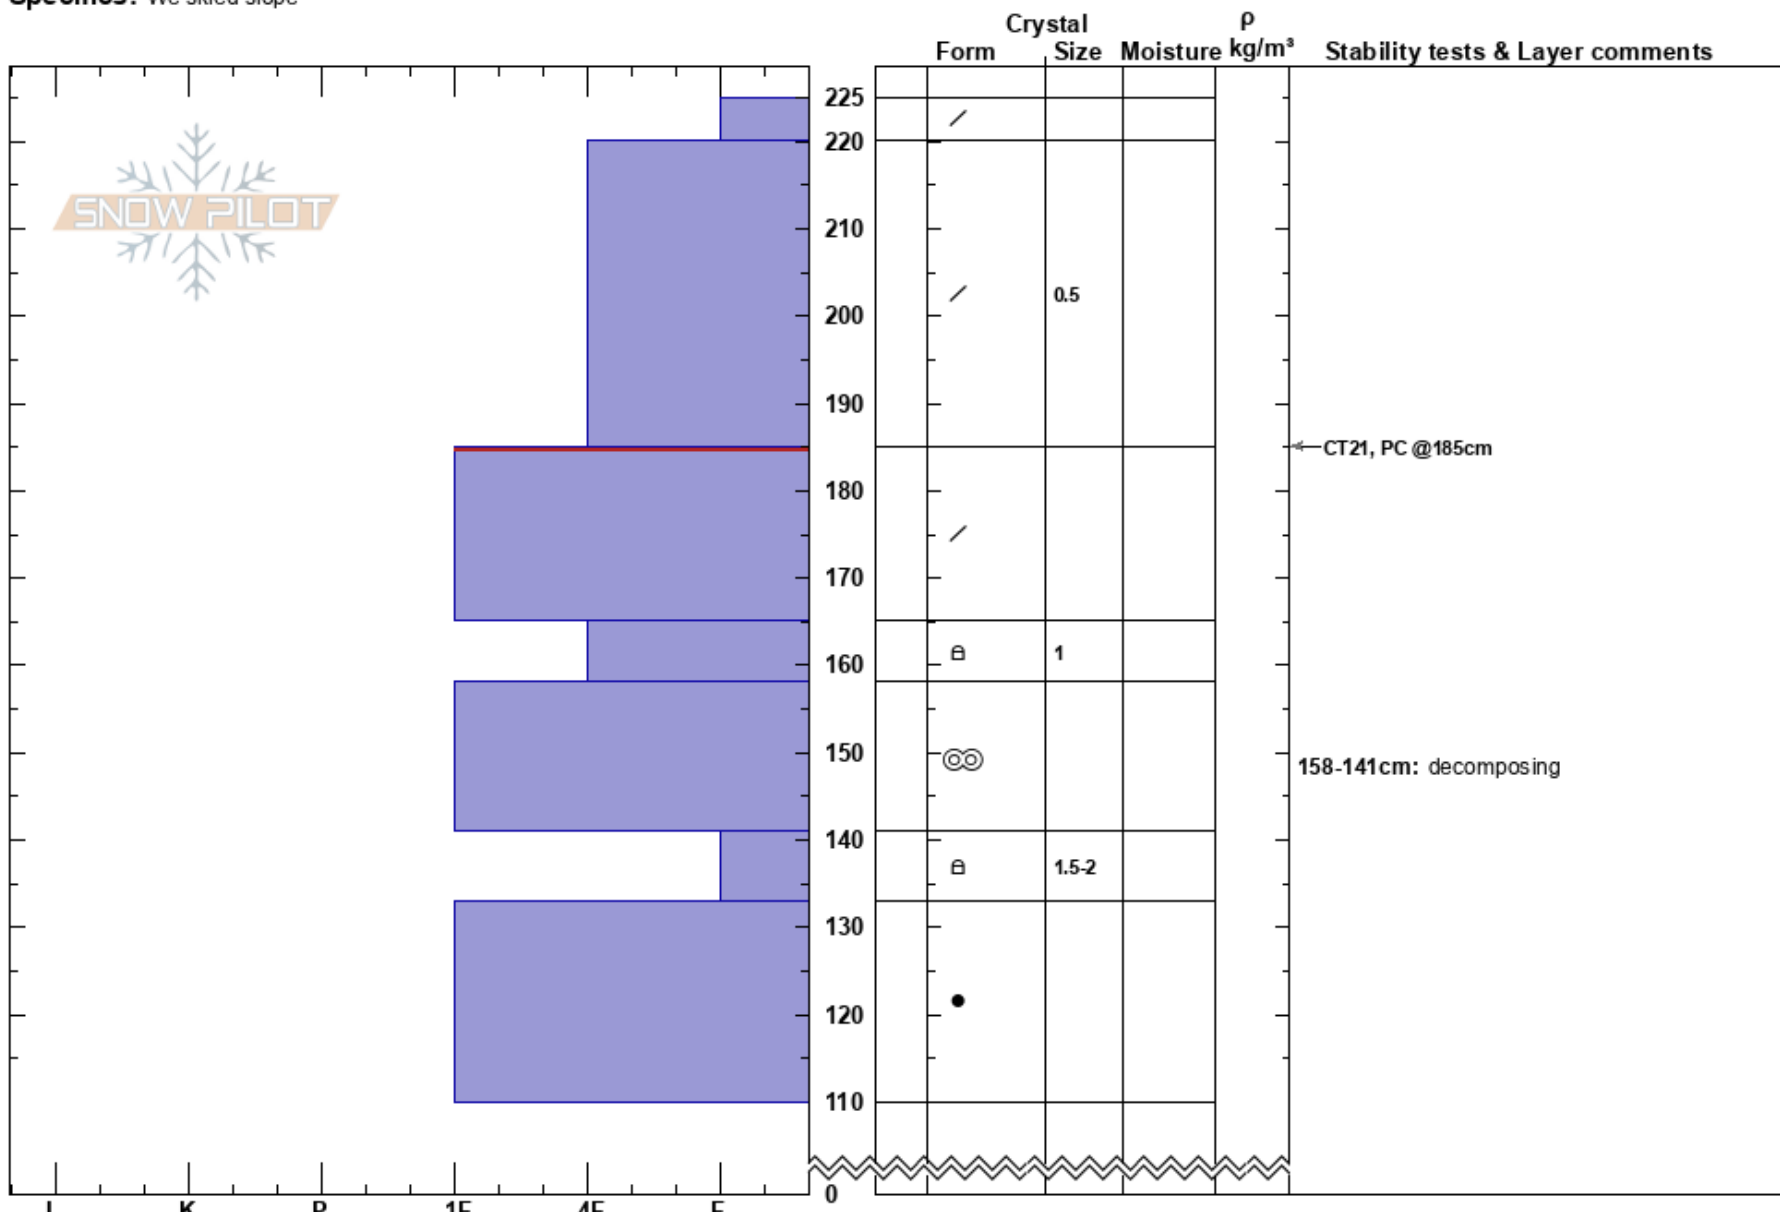

Northwest 7420'  
 Southern Wasatch  
 UT  
**Elevation:** 7420 ft  
**Aspect:** NW  
**Specifics:** We skied slope

Dave Kelly  
 02/25/2023 - 11:30am  
**Co-ord:** 40.30572N, -111.54655W  
**Slope Angle:** 20°  
**Wind Loading:**

**Stability:** Good  
**Air Temperature:**  
**Sky Cover:** CLR  
**Precipitation:** NO  
**Wind:** Calm

**HS:** 225  
**Layer Notes:**  
 185-165cm: Problematic layer  
 158-141cm: decomposing

**Notes:** High thin clouds.