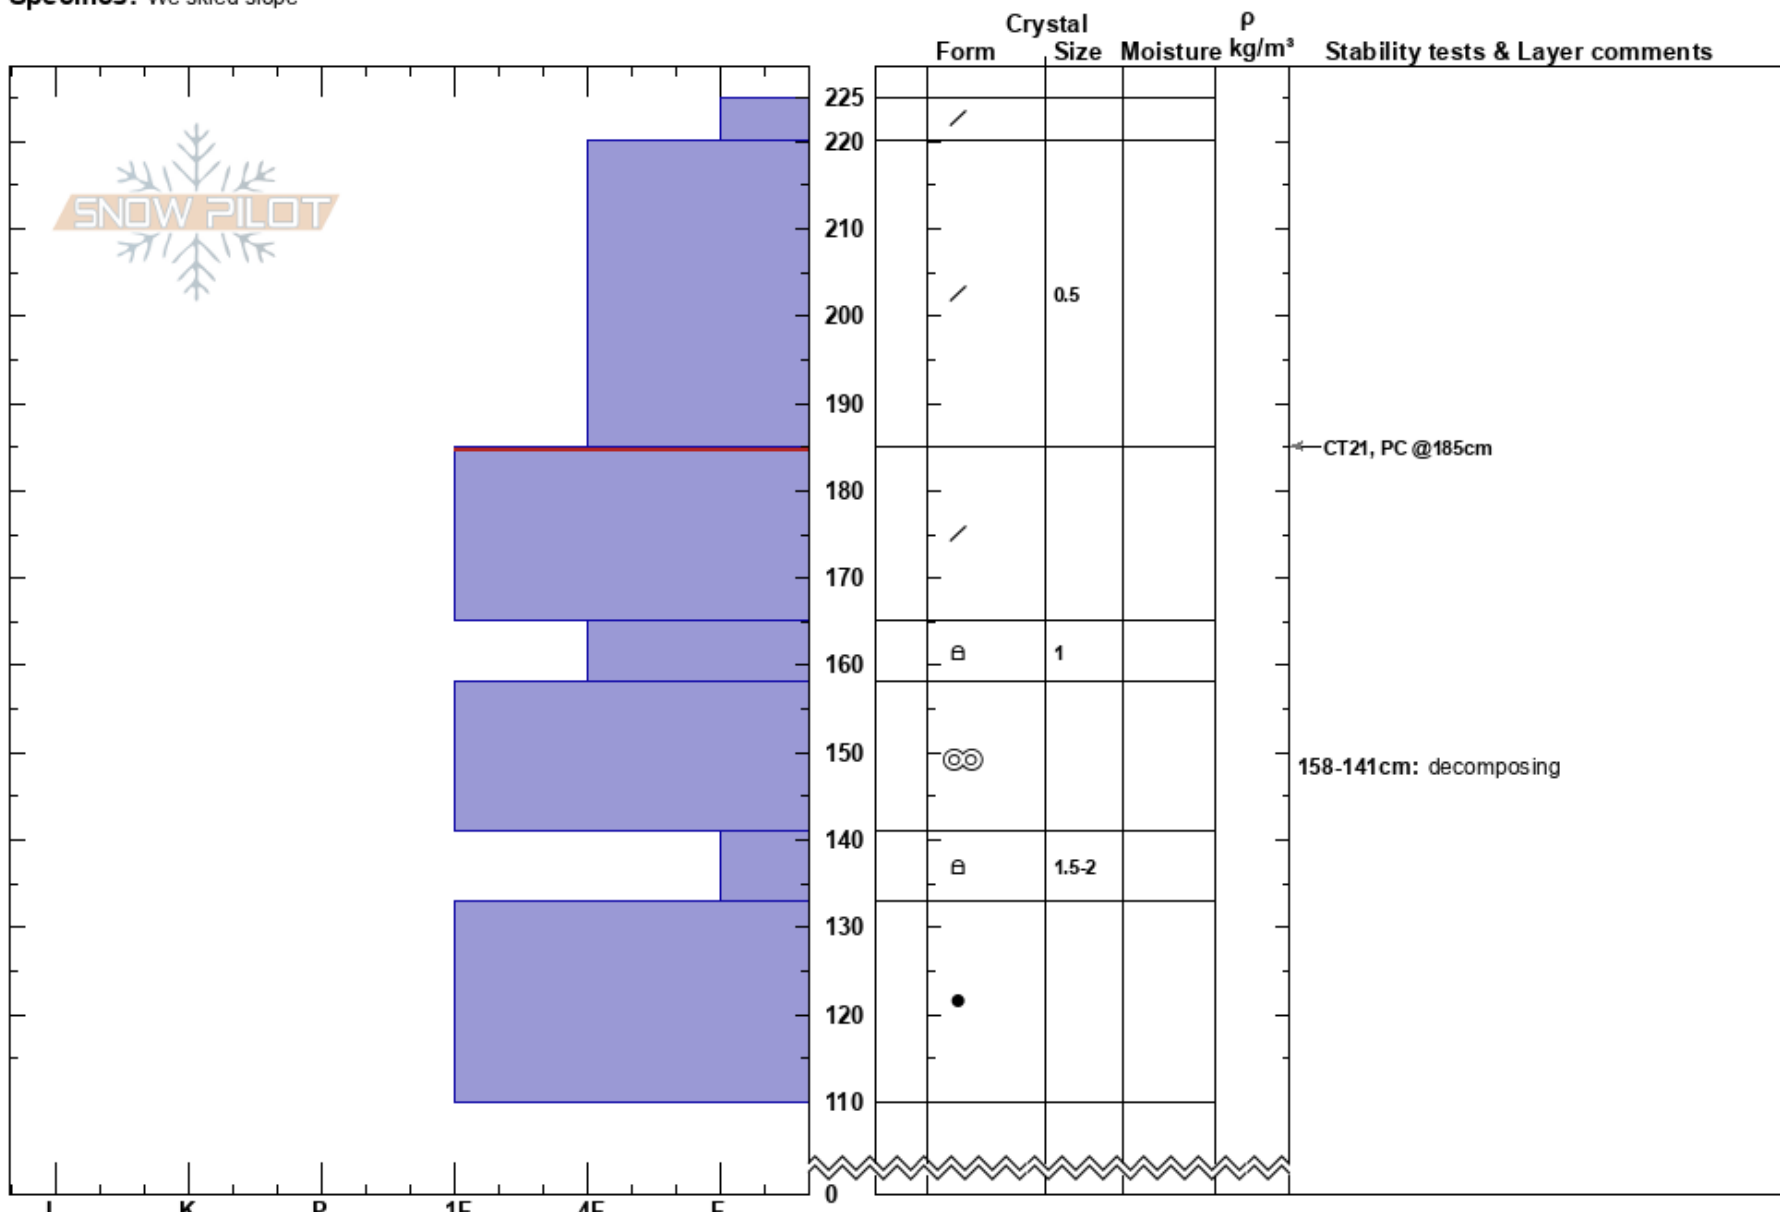

Northwest 7420'
 Southern Wasatch
 UT
Elevation: 7420 ft
Aspect: NW
Specifics: We skied slope

Dave Kelly
 02/25/2023 - 11:30am
Co-ord: 40.30572N, -111.54655W
Slope Angle: 20°
Wind Loading:

Stability: Good
Air Temperature:
Sky Cover: CLR
Precipitation: NO
Wind: Calm

HS: 225
Layer Notes:
 185-165cm: Problematic layer
 158-141cm: decomposing

Notes: High thin clouds.