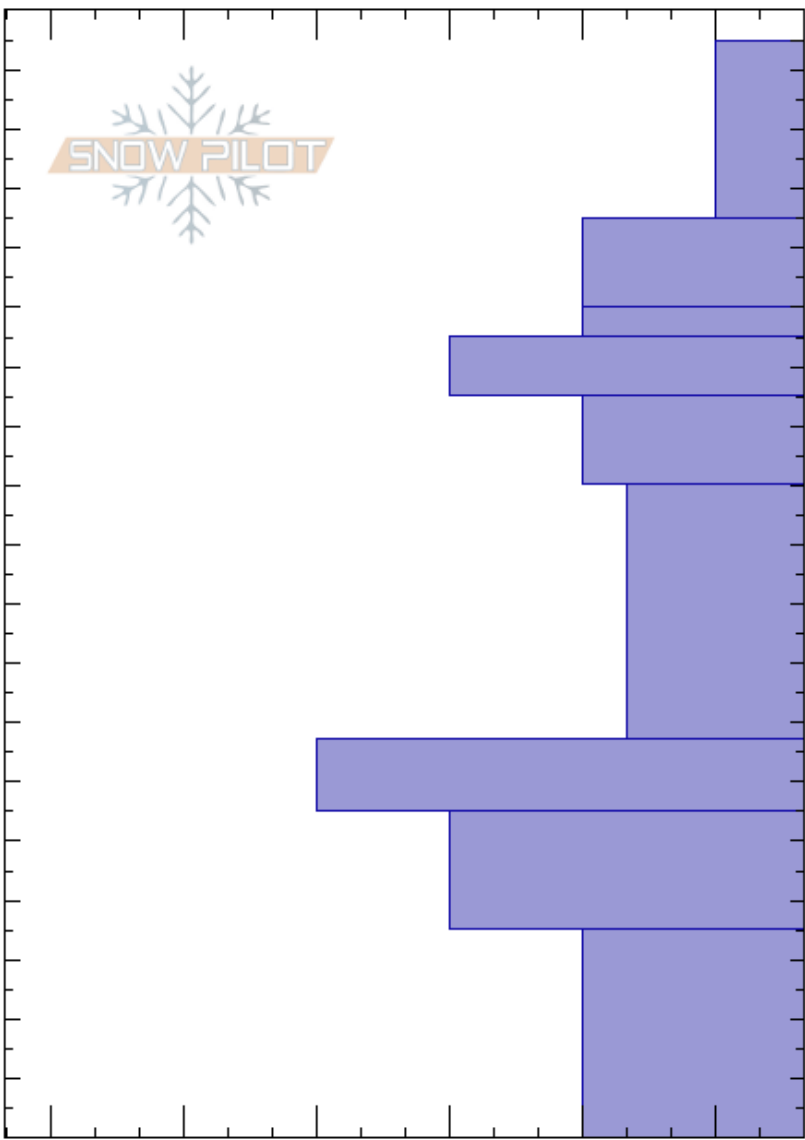

Devo/Twin Chutes
 Ashcroft
 CO
 Elevation: 10819 ft
 Aspect: NE
 Specifics:

Chloe Childs
 02/25/2023 - 2:30pm
 Co-ord:
 Slope Angle: 38°
 Wind Loading:

Stability:
 Air Temperature: 30°C
 Sky Cover: SCT
 Precipitation: NO
 Wind: SW Light Breeze

HS: 185
 Layer Notes:
 125-110cm: Problematic layer

Height (cm)	Crystal		ρ kg/m ³	Stability tests & Layer comments
	Form	Size		
185				
180				
170	/	0.5		
160				
150	•	0.5		
140	⊖	1		
130	⊖	1		
120	⊖	1		← ECTN8 @120cm
110				
100				
90	⊠	1.5		
80				
70				
60	⊖	1.5		
50				
40	⊖	1		
30				
20	^	3		
10				
0				