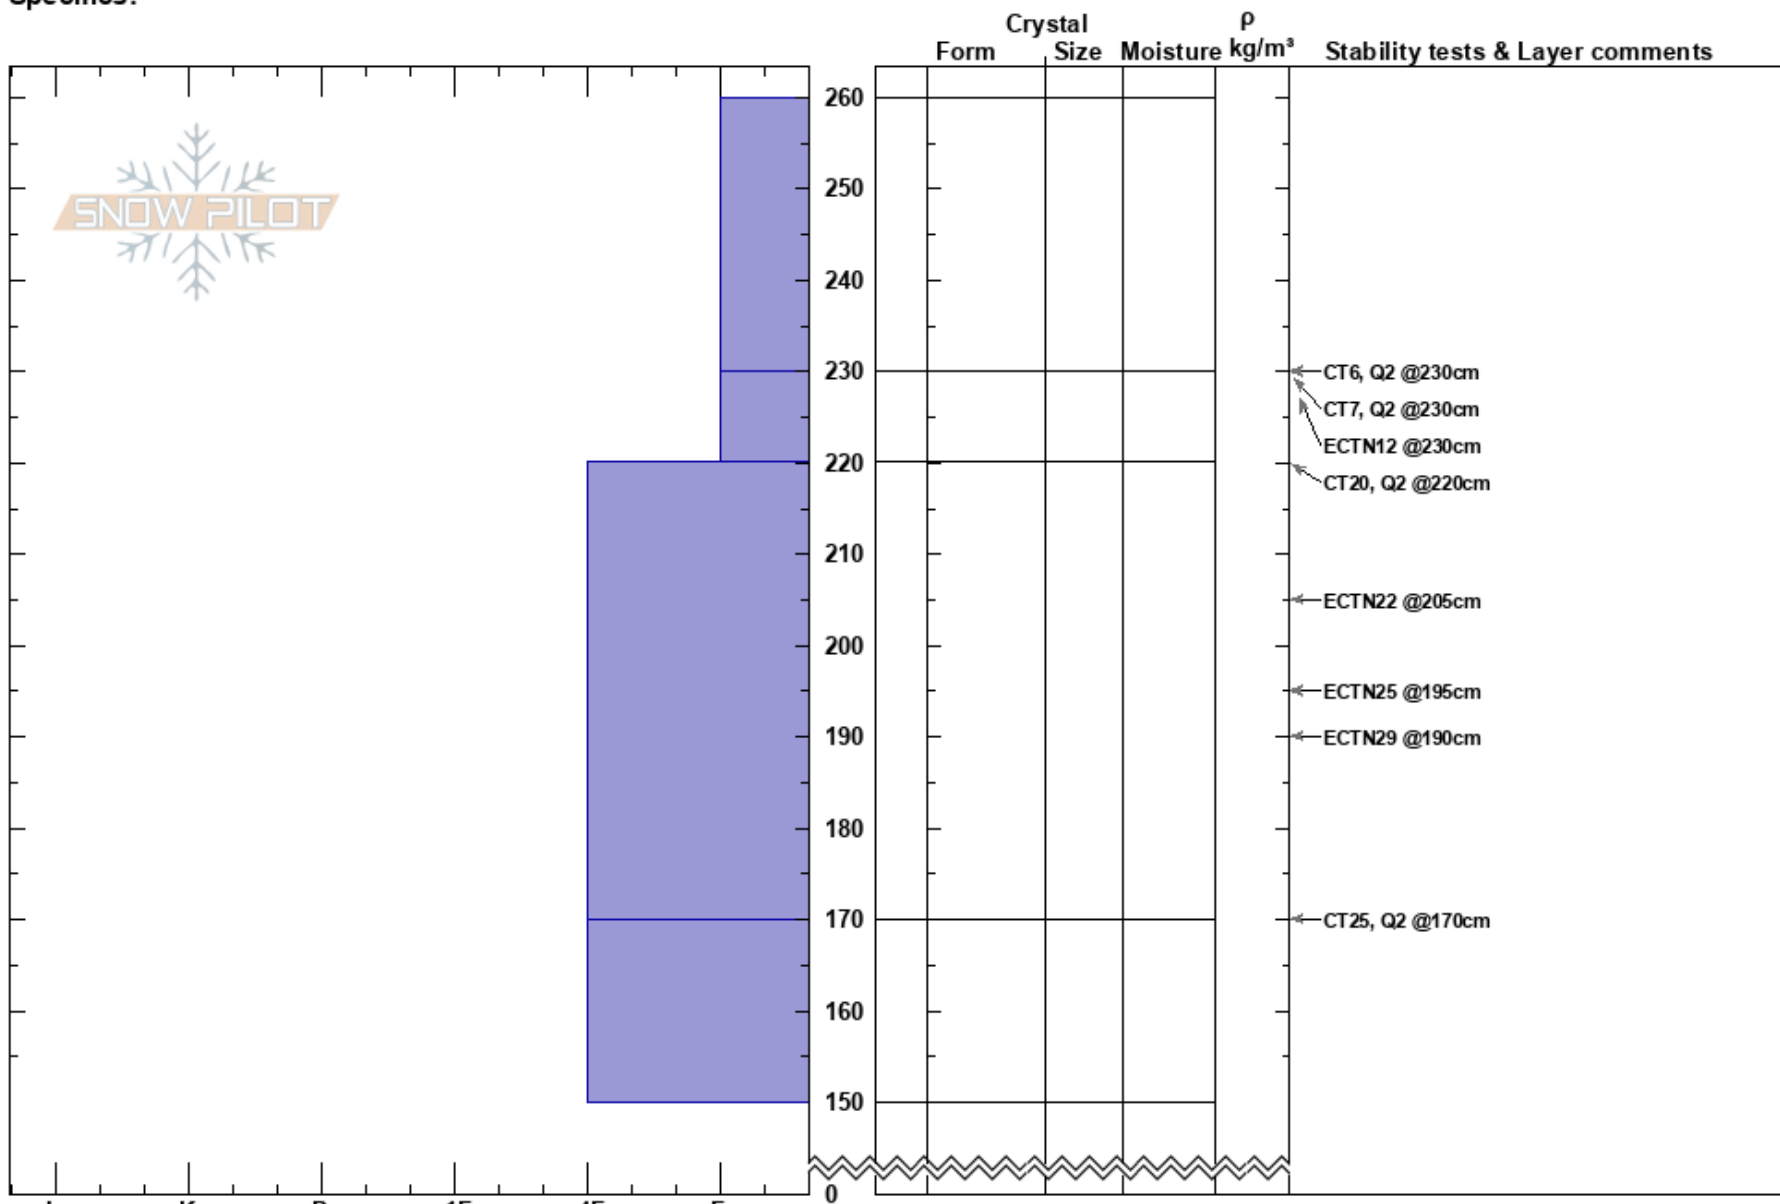

Core Ridge
 Kachina Peaks
 AZ
 Elevation: 11500 ft
 Aspect: N
 Specifics:

Ghonhee Lee
 02/25/2023 - 12:30pm
 Co-ord: 35.33417N, -111.67380W
 Slope Angle: 28°
 Wind Loading: yes

Stability:
 Air Temperature:
 Sky Cover: FEW
 Precipitation: NO
 Wind: N Moderate

HS:260 Layer Notes:

Notes:
 I K P 1F 4F F