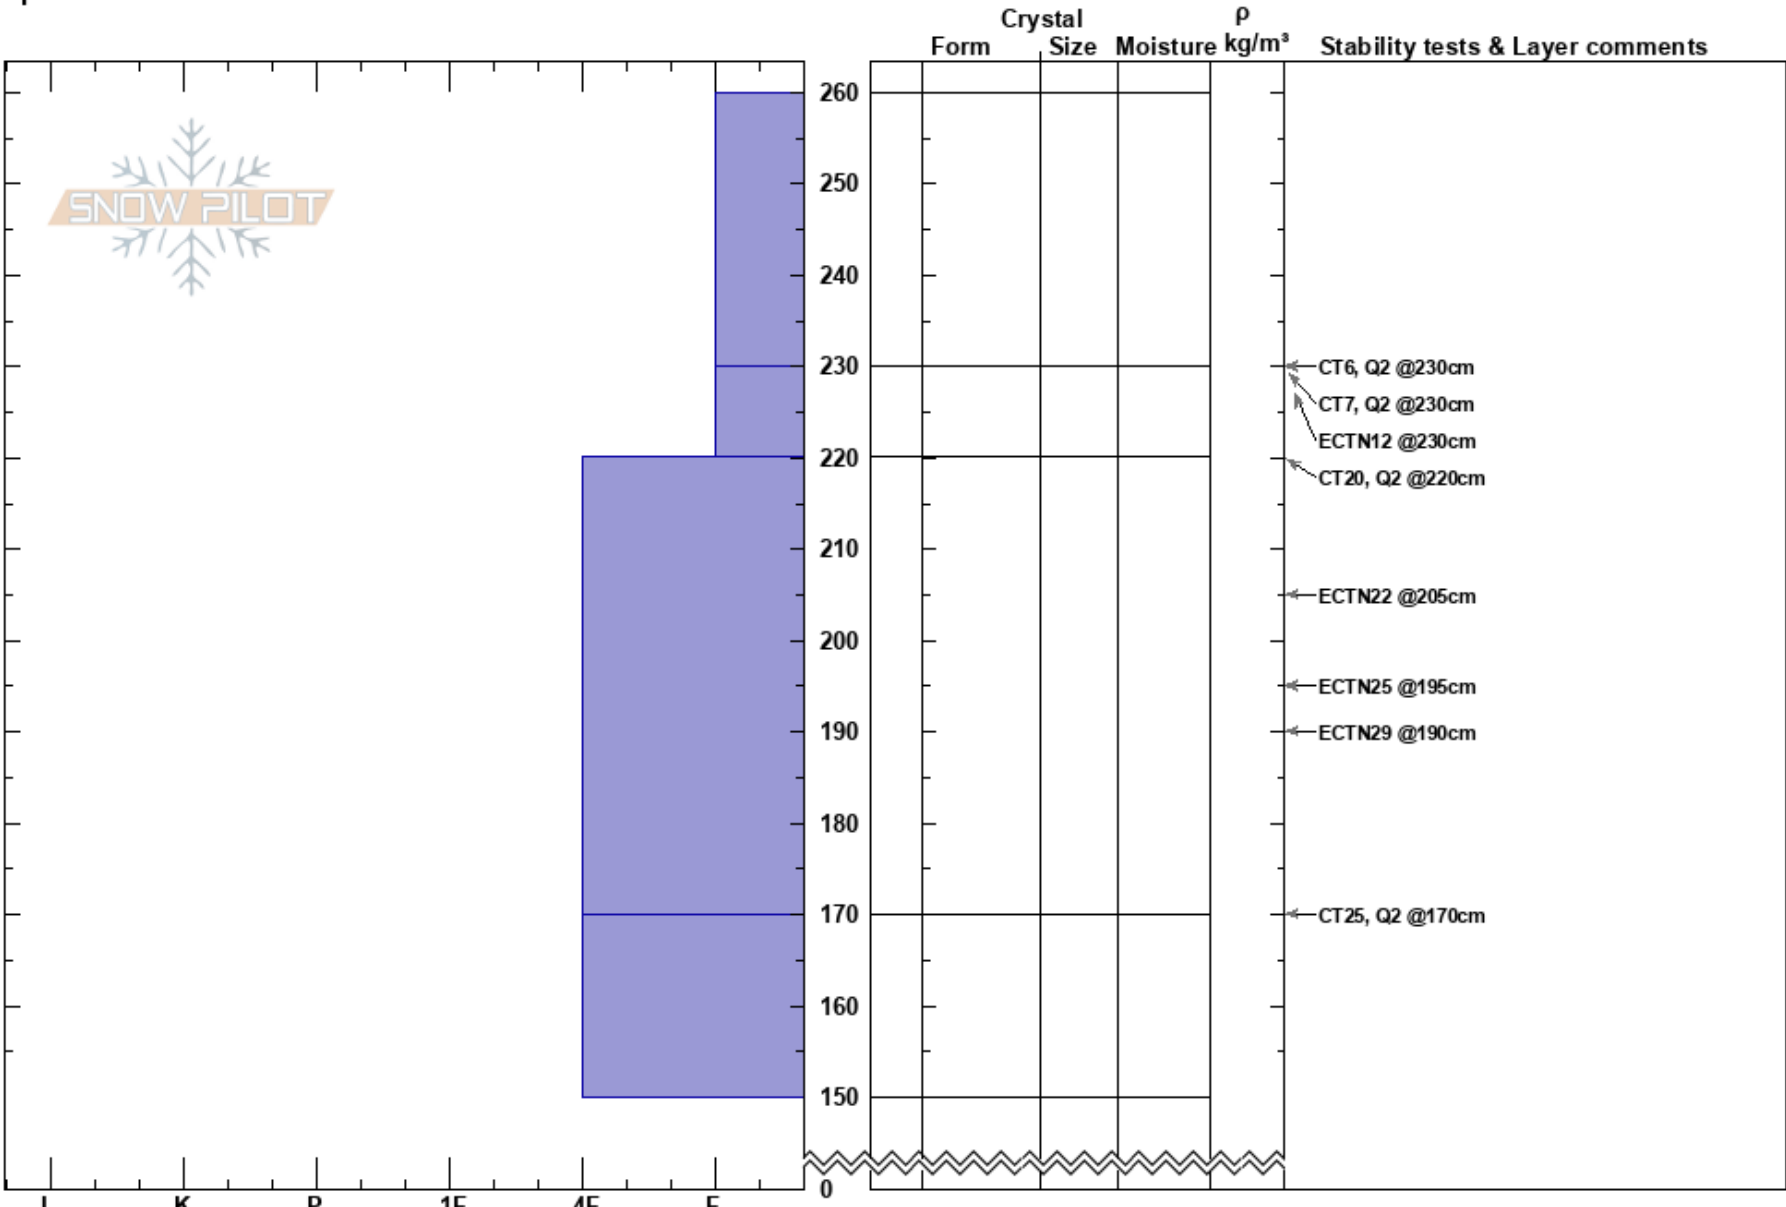

Core Ridge
Kachina Peaks
AZ
Elevation: 11500 ft
Aspect: N
Specifics:

Ghonhee Lee
02/25/2023 - 12:30pm
Co-ord: 35.33417N, -111.67380W
Slope Angle: 28°
Wind Loading: yes

Stability:
Air Temperature:
Sky Cover: FEW
Precipitation: NO
Wind: N Moderate

HS:260

Layer Notes:

Notes: I K P 1F 4F F