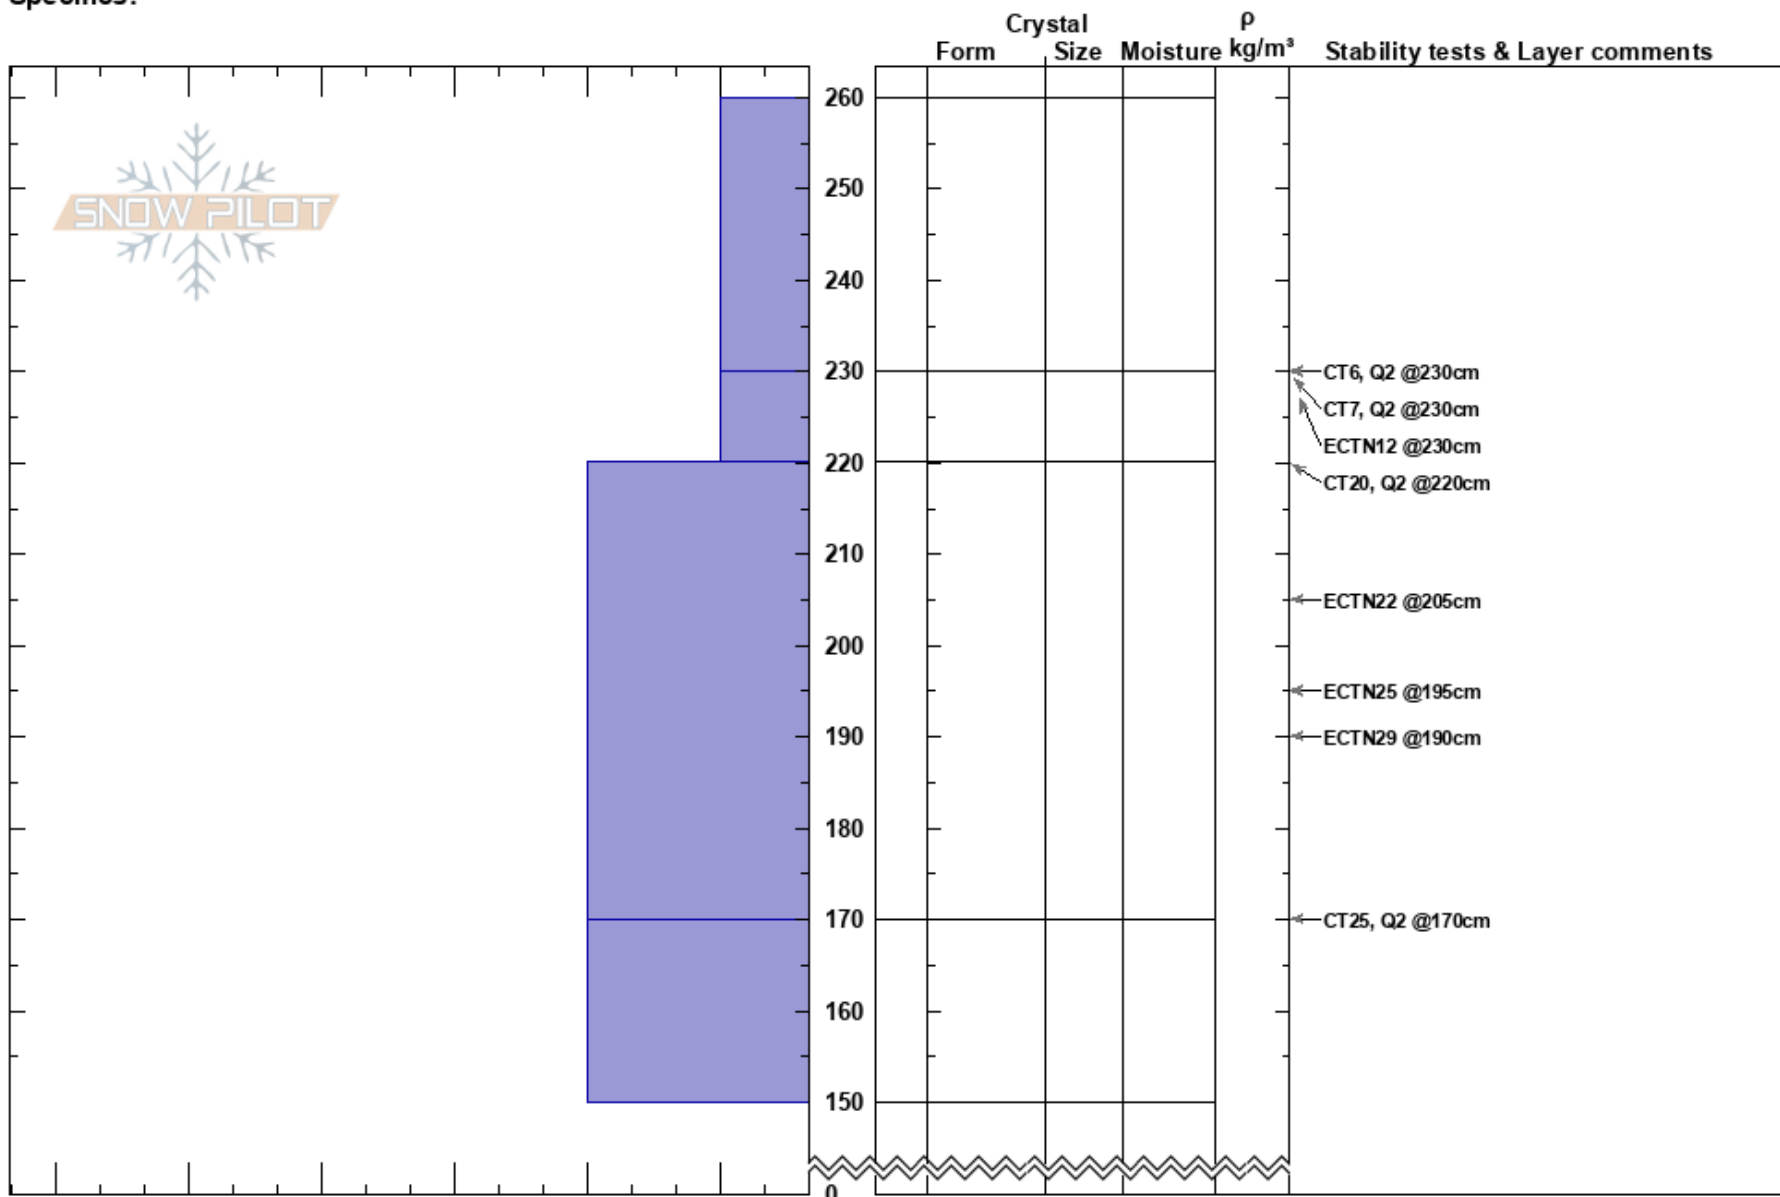

Core Ridge  
Kachina Peaks  
AZ  
Elevation: 11500 ft  
Aspect: N  
Specifics:

Ghonhee Lee  
02/25/2023 - 12:30pm  
Co-ord: 35.33417N, -111.67380W  
Slope Angle: 28°  
Wind Loading: yes

Stability:  
Air Temperature:  
Sky Cover: FEW  
Precipitation: NO  
Wind: N Moderate

HS:260

Layer Notes:

Notes: I K P 1F 4F F