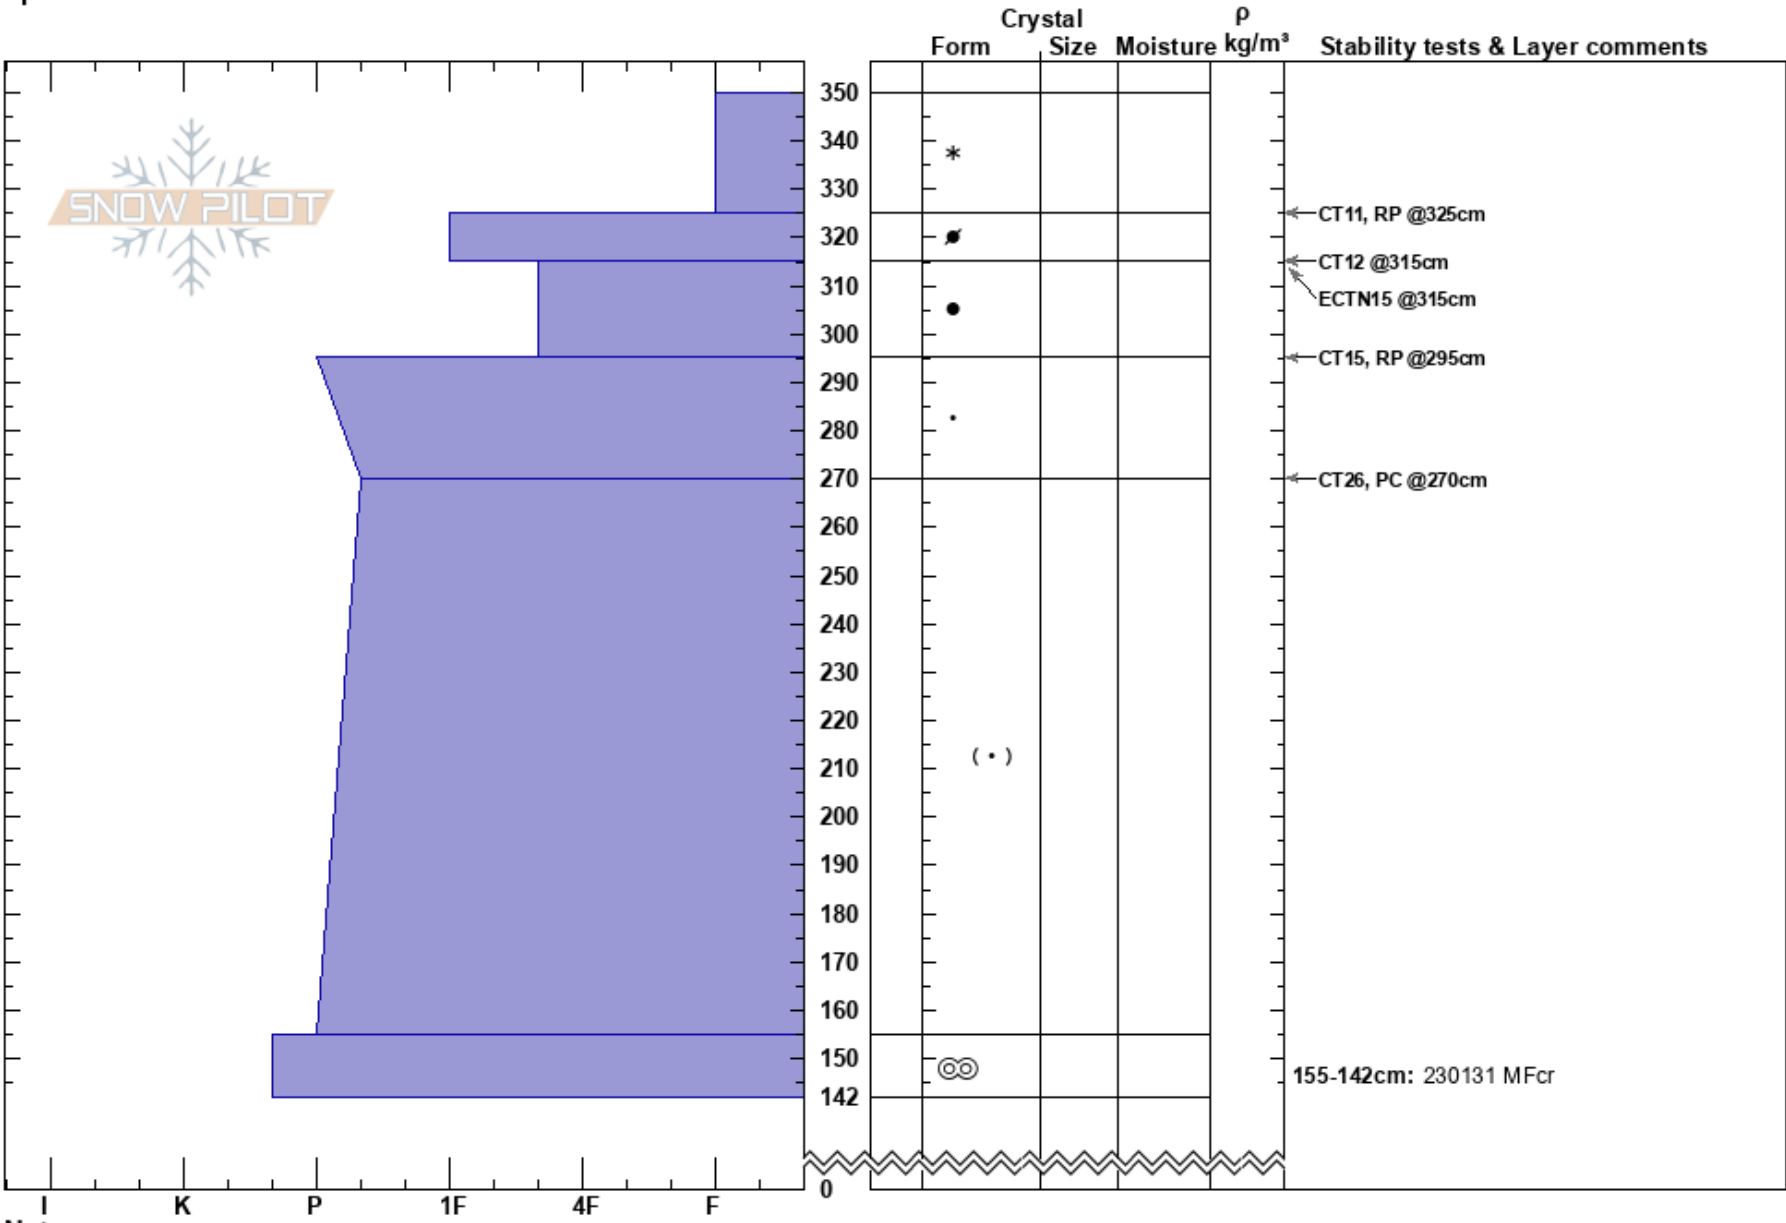

Mad Hatter  
 Skeena  
 BC  
 Elevation: 4500 ft  
 Aspect: W  
 Specifics:

Elliot James  
 26/02/2023 - 15:00  
 Co-ord:  
 Slope Angle: 28°  
 Wind Loading:

Stability:  
 Air Temperature: -7°C  
 Sky Cover: SCT  
 Precipitation: NO  
 Wind: Calm

HS:350  
 PF: 60  
 155-142cm: 230131 MFcr

Layer Notes:

Notes: