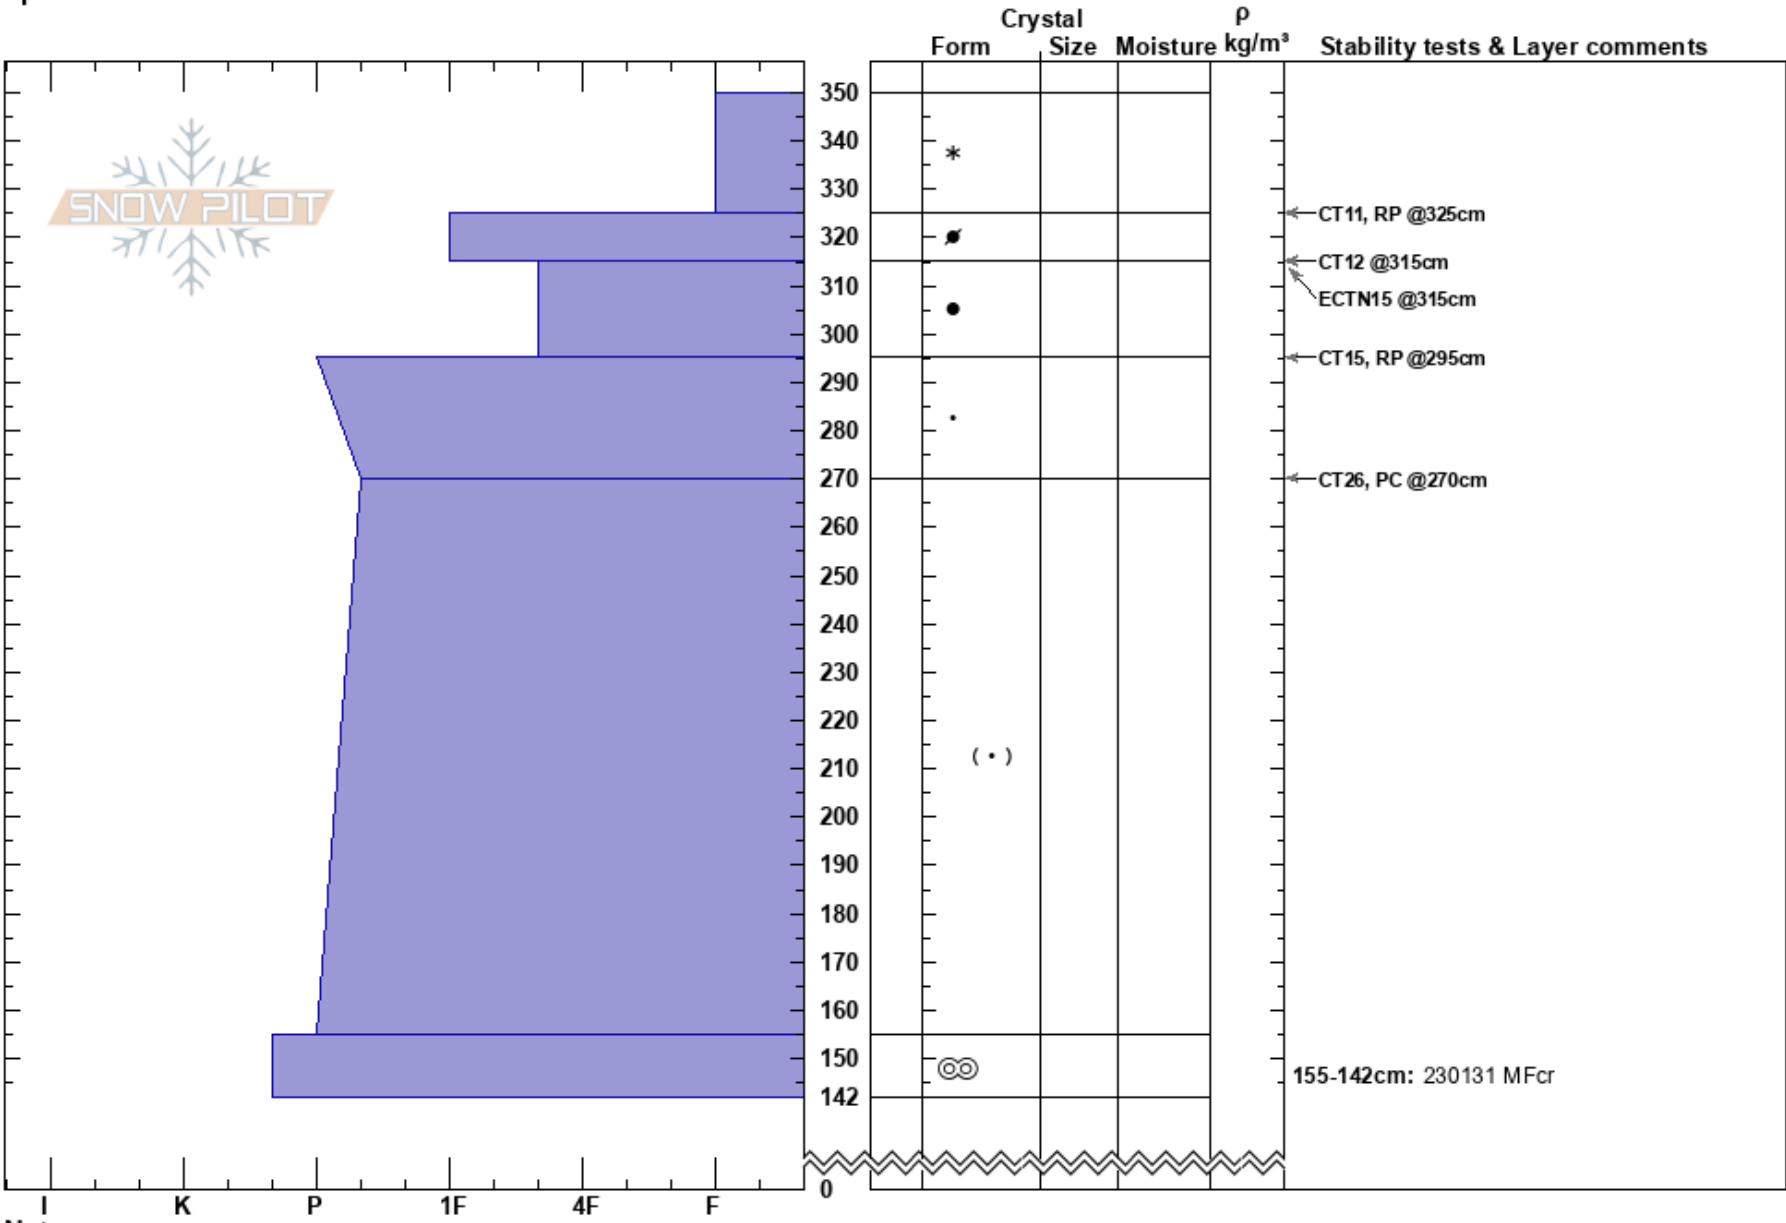

Mad Hatter
 Skeena
 BC
 Elevation: 4500 ft
 Aspect: W
 Specifics:

Elliot James
 26/02/2023 - 15:00
 Co-ord:
 Slope Angle: 28°
 Wind Loading:

Stability:
 Air Temperature: -7°C
 Sky Cover: SCT
 Precipitation: NO
 Wind: Calm

HS:350
 PF: 60
 155-142cm: 230131 MFcr

Layer Notes:

Notes: