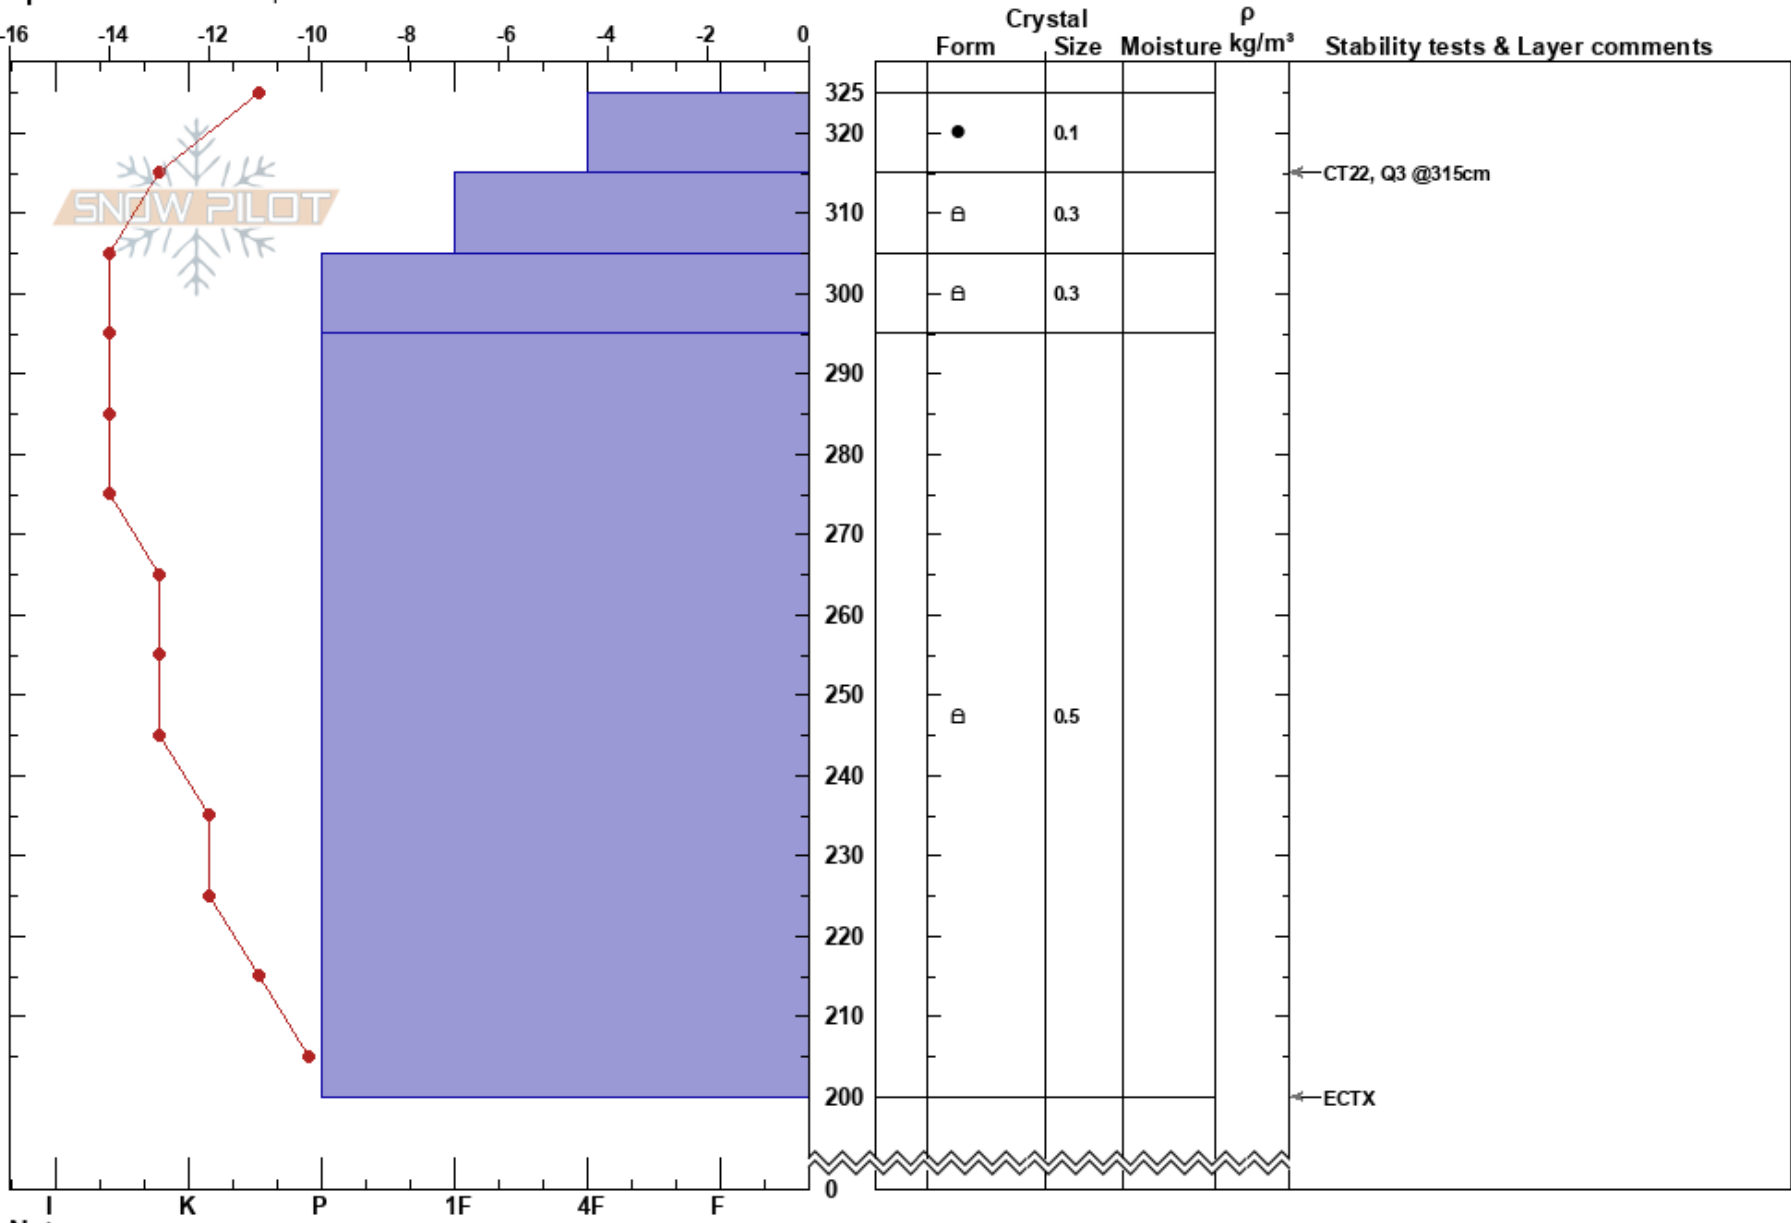

Snowslide Canyon
 Kachina Peaks
 AZ
 Elevation: 11950 ft
 Aspect: E
 Specifics: We skied slope

Ghonhee Lee
 02/25/2023 - 10:24am
 Co-ord: 35.33077N, -111.67800W
 Slope Angle: 30°
 Wind Loading: yes

Stability:
 Air Temperature: -6°C
 Sky Cover: SCT
 Precipitation: NO
 Wind: E Moderate

HS:325 Layer Notes:

Notes: