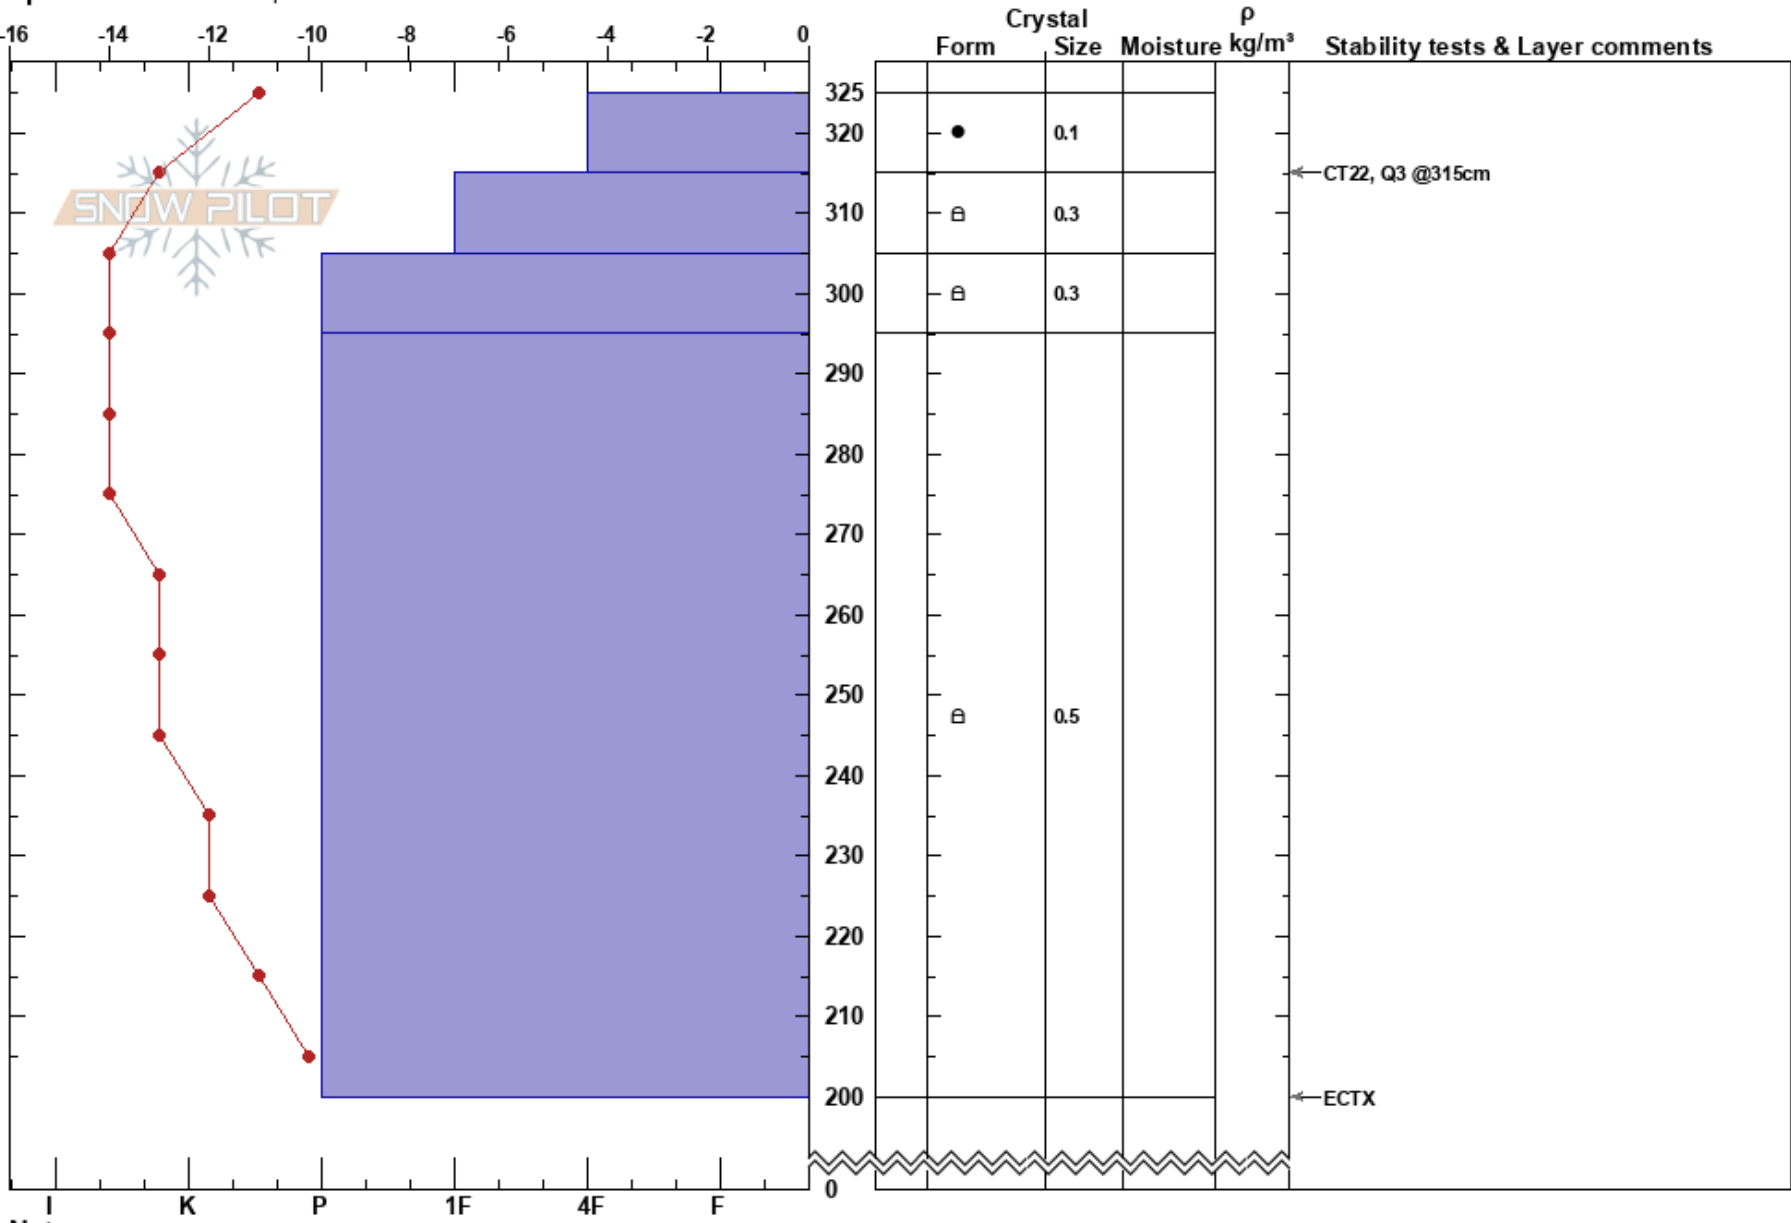

Snowslide Canyon  
 Kachina Peaks  
 AZ  
 Elevation: 11950 ft  
 Aspect: E  
 Specifics: We skied slope

Ghonhee Lee  
 02/25/2023 - 10:24am  
 Co-ord: 35.33077N, -111.67800W  
 Slope Angle: 30°  
 Wind Loading: yes

Stability:  
 Air Temperature: -6°C  
 Sky Cover: SCT  
 Precipitation: NO  
 Wind: E Moderate

HS:325 Layer Notes:

Notes: