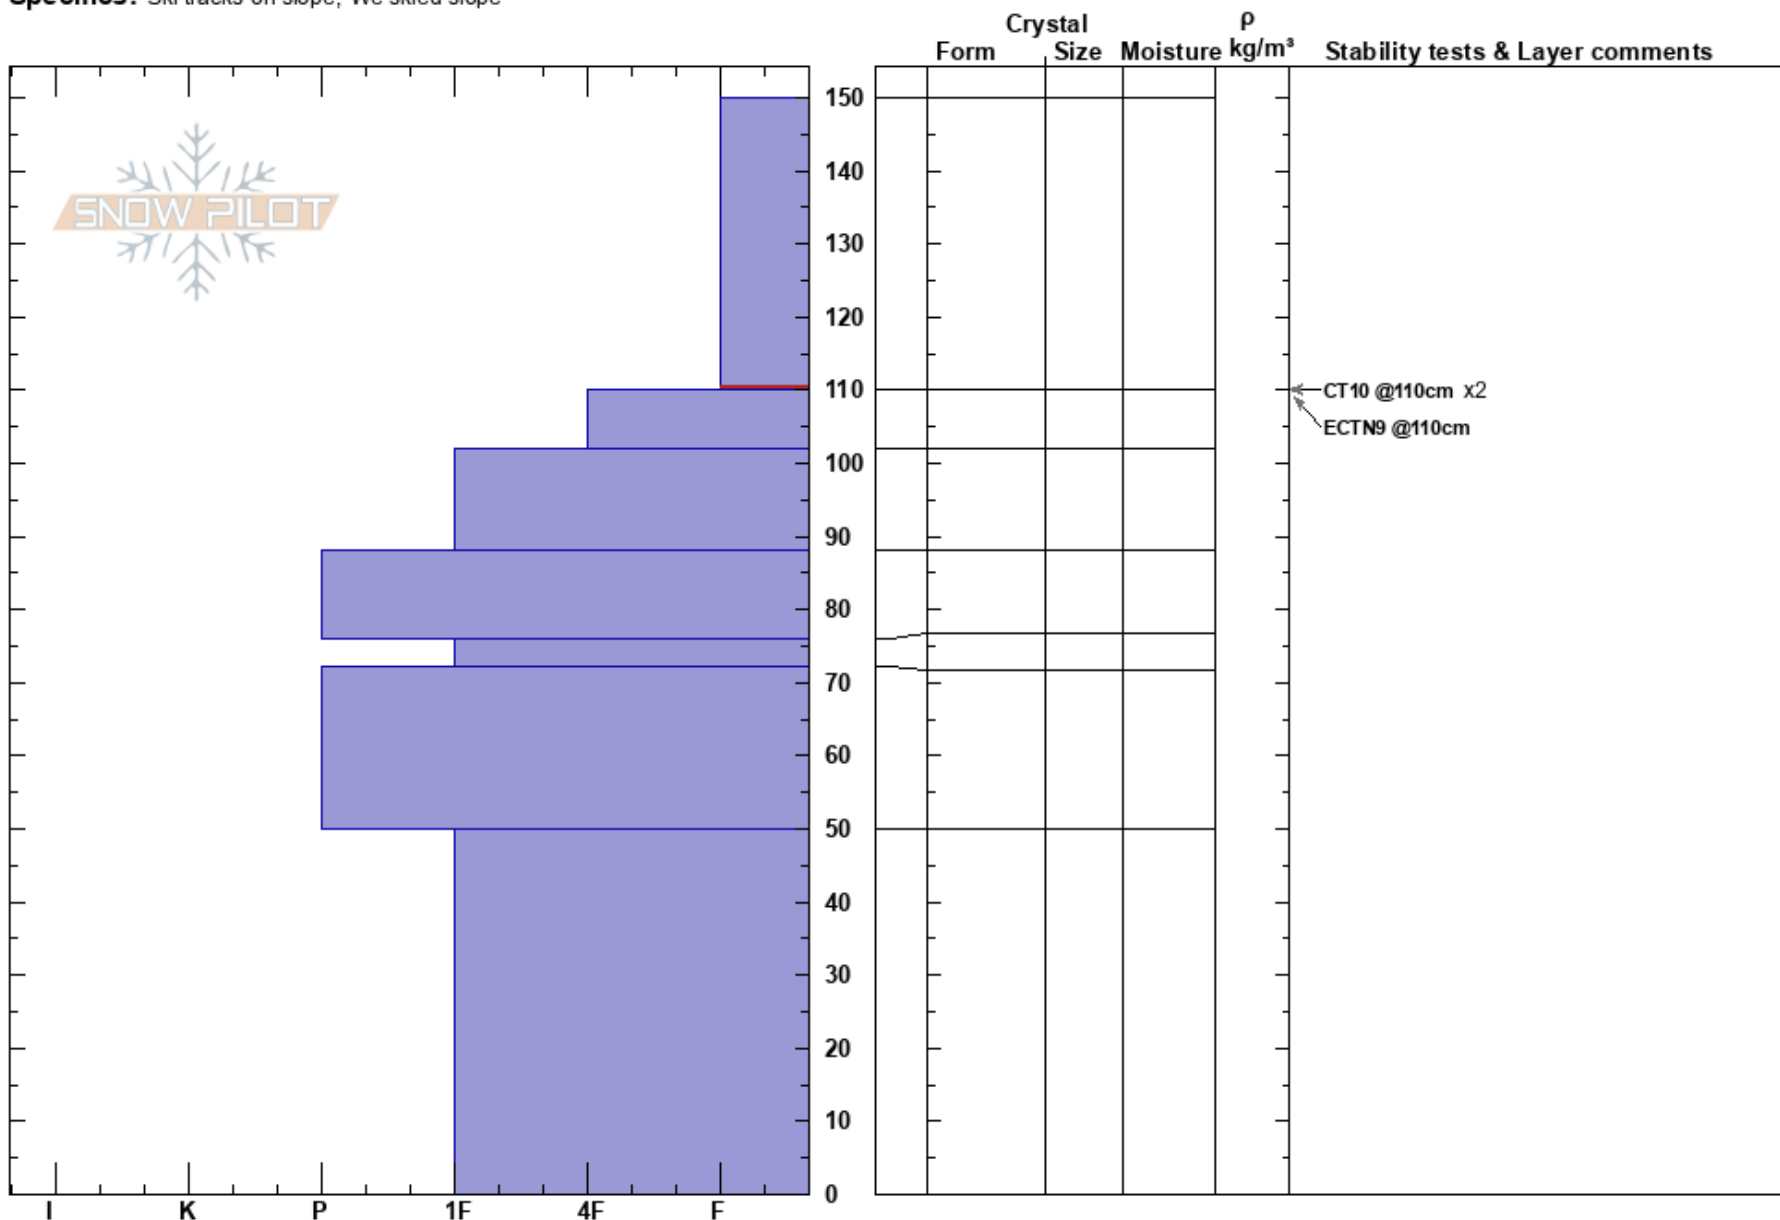

Shivers summit  
 Teton Range  
 WY  
**Elevation:** 8600 ft  
**Aspect:** W  
**Specifics:** Ski tracks on slope; We skied slope

Peter Warner  
 02/24/2023 - 1:20pm  
**Co-ord:** 43.49378N, -110.95637W  
**Slope Angle:** 20°  
**Wind Loading:** no

**Stability:** Good **HS:** 150 **Layer Notes:**  
**Air Temperature:** 150-110cm: Problematic layer  
**Sky Cover:** FEW  
**Precipitation:** NO  
**Wind:** W Light Breeze

**Notes:** Test pit for senior project. CT was repeated twice failing on the interface between the old new snow interface