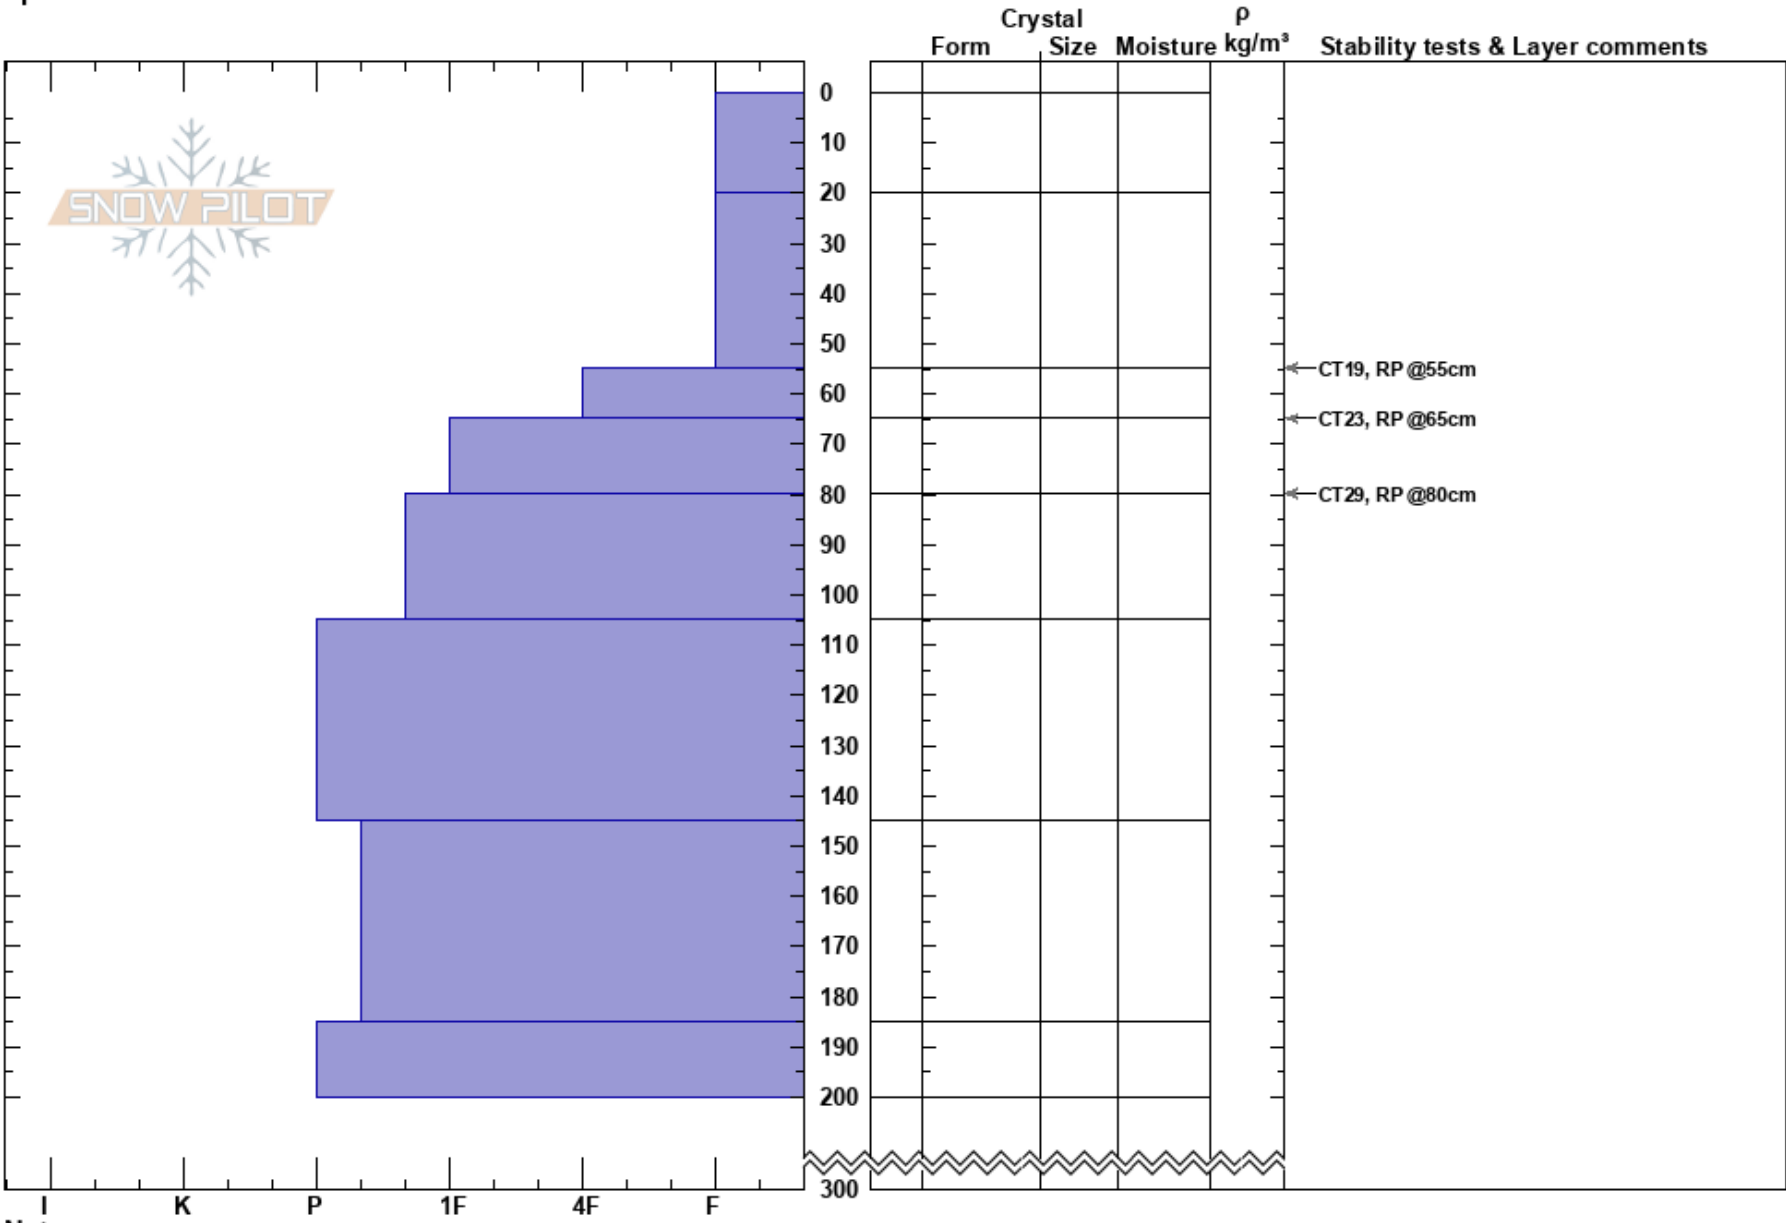

Balboa
Monashee
BC
Elevation:
Aspect: N
Specifics:

Chris Spicer
25/02/2023 - 11:30
Co-ord:
Slope Angle: 35°
Wind Loading:

Stability:
Air Temperature: -11°C
Sky Cover:
Precipitation: S1
Wind: SE Moderate

HS:300
PF: 65
PS: 30
Layer Notes:

Notes: