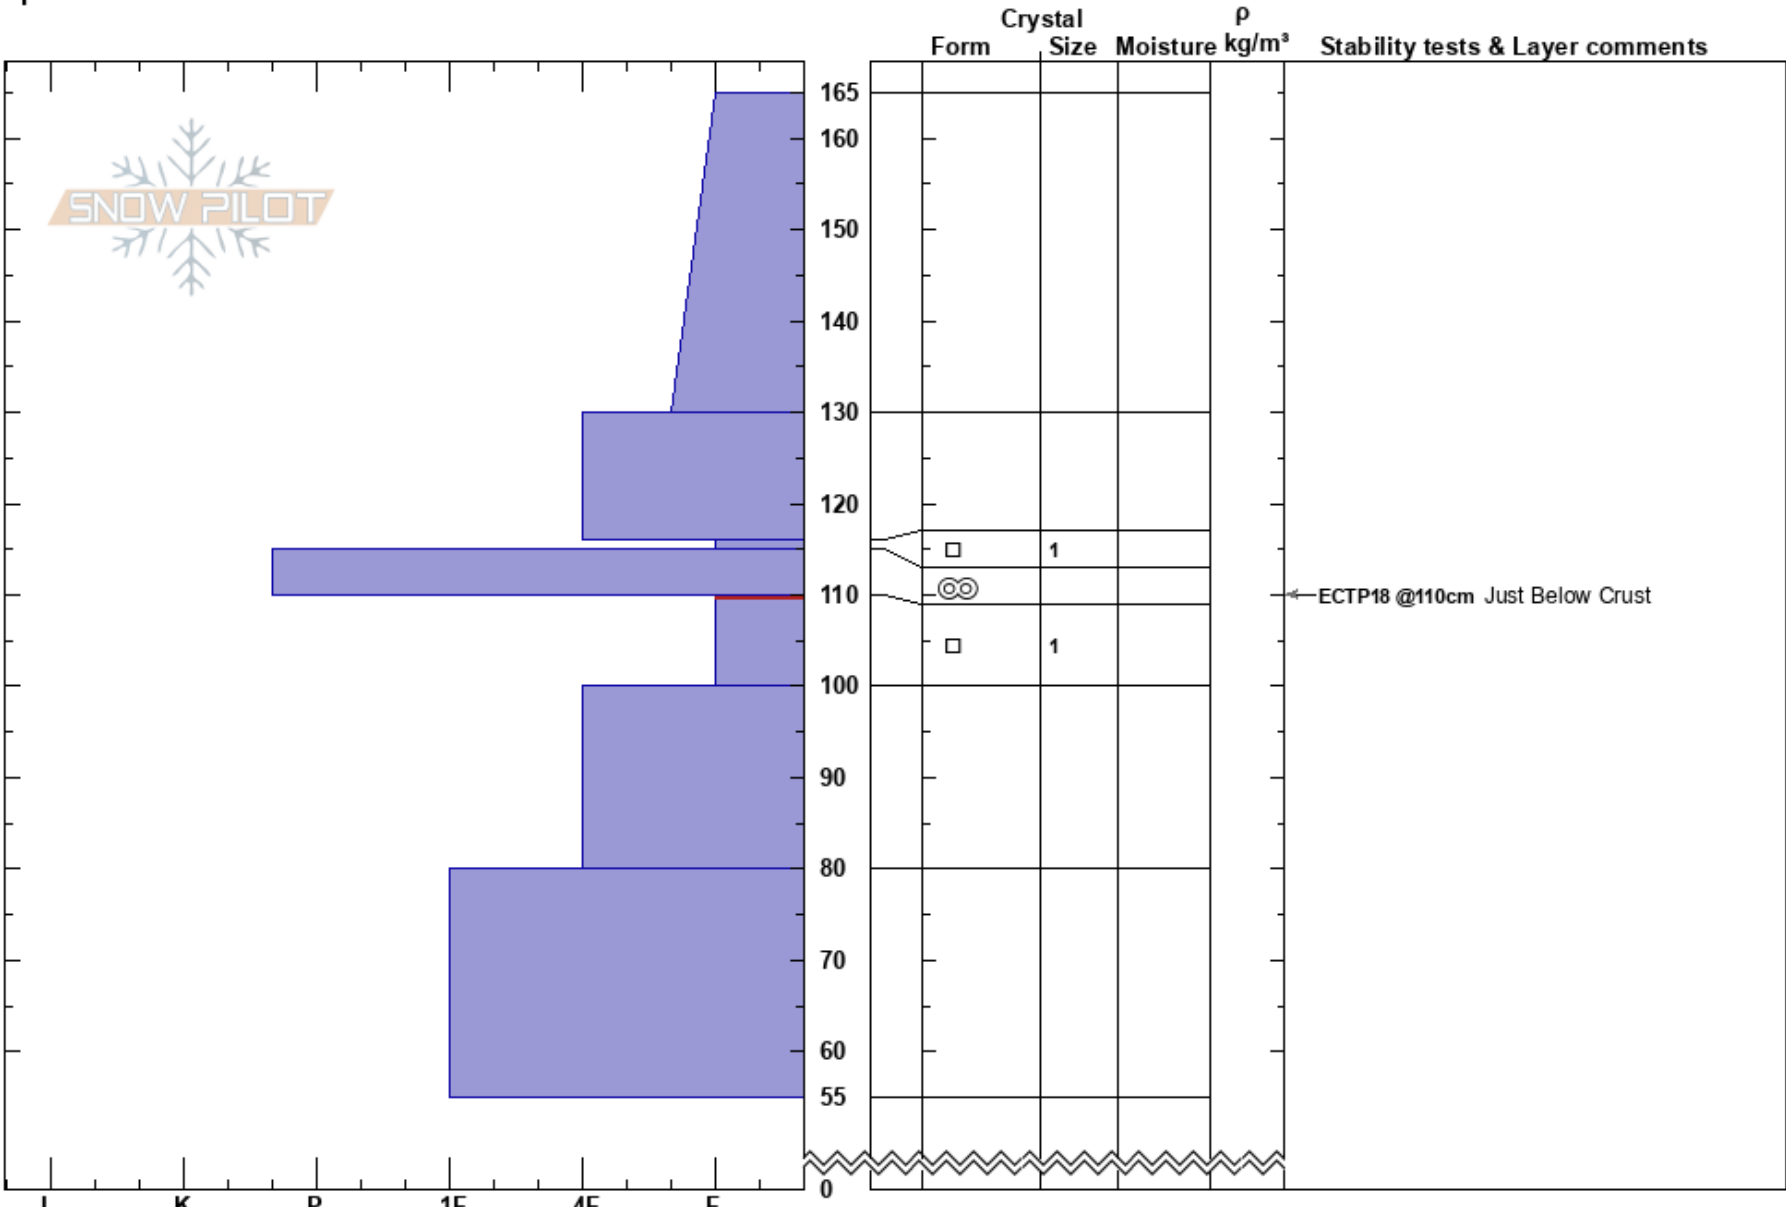

Phillips Bench
Teton Range
WY
Elevation: 7800 ft
Aspect: SE
Specifics:

Ryan Mertaugh
02/25/2023 - 1:00pm
Co-ord:
Slope Angle: 27°
Wind Loading: no

Stability:
Air Temperature:
Sky Cover: FEW
Precipitation: NO
Wind: Calm

HS: 165
Layer Notes:
110-100cm: Problematic layer

Notes: