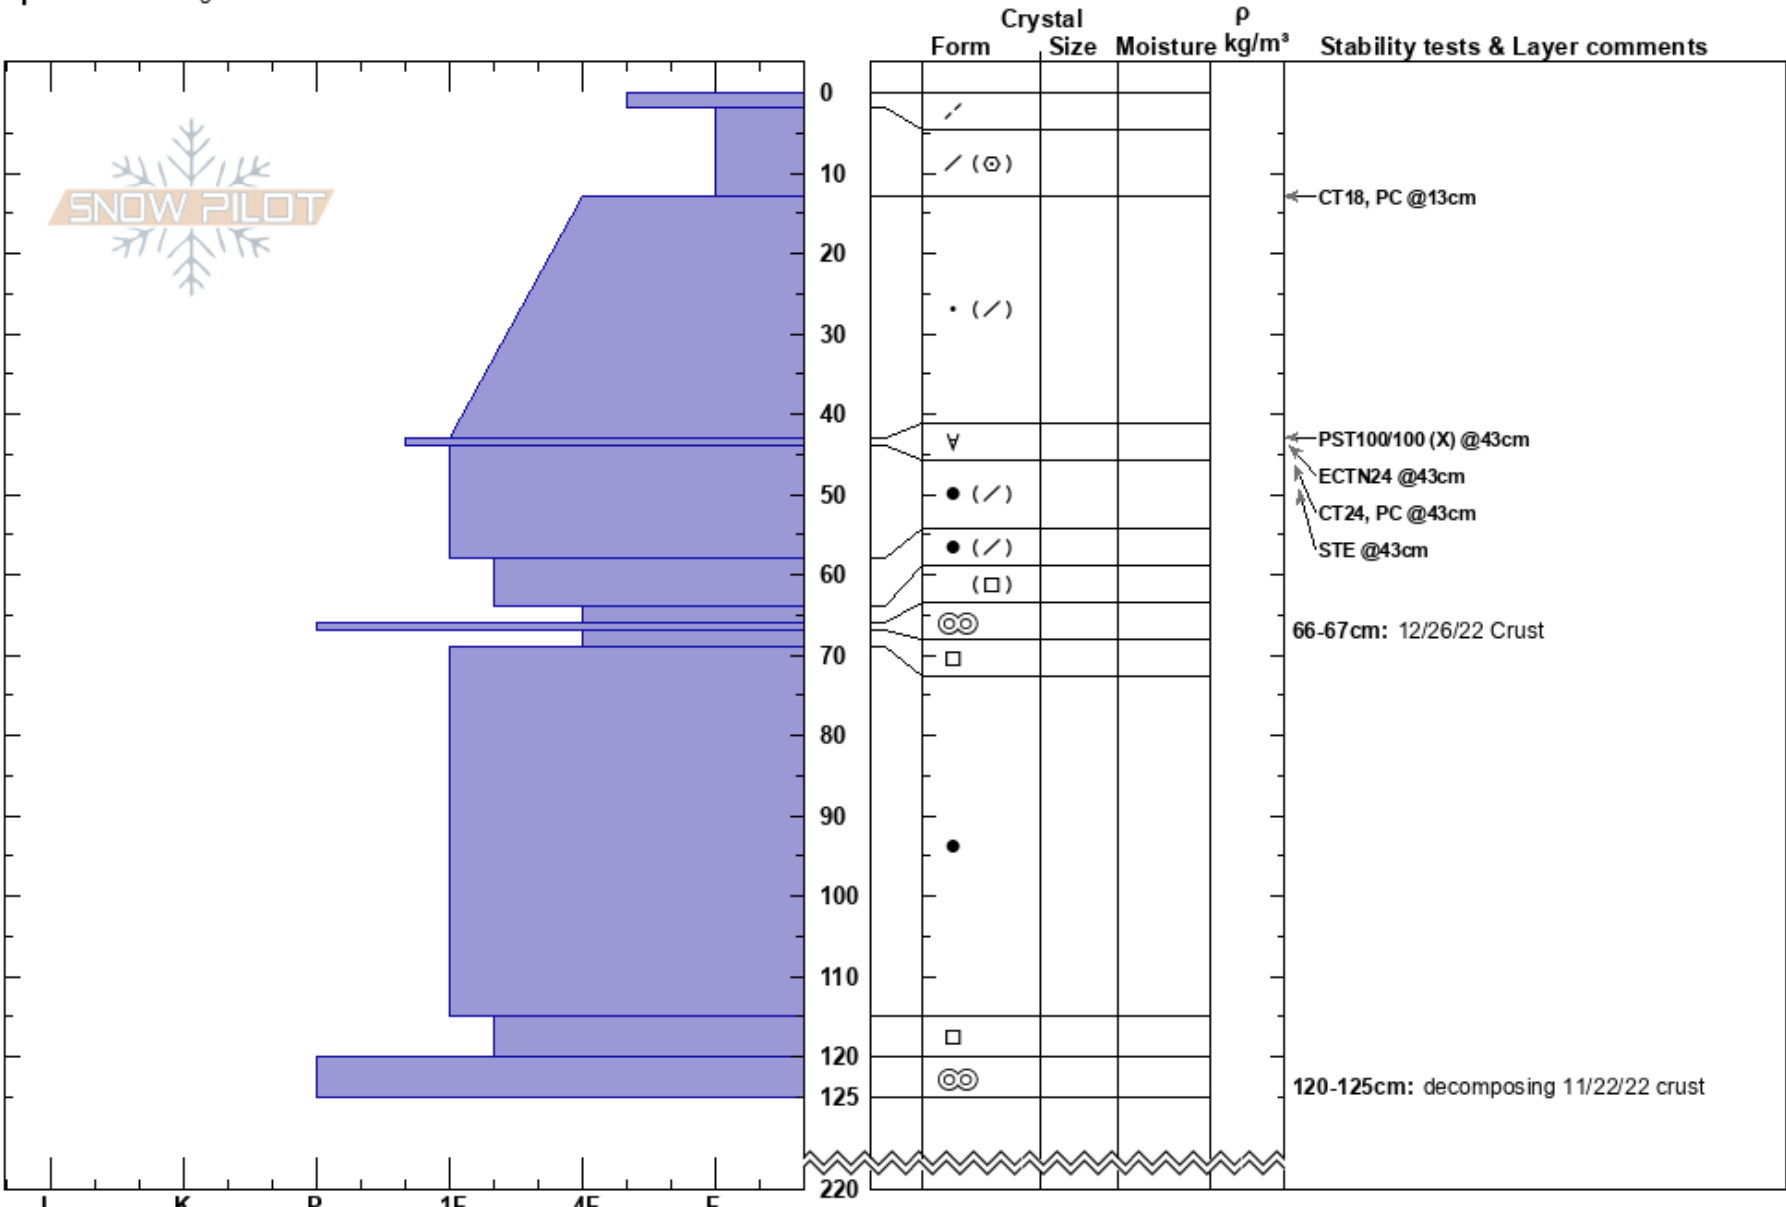

Max's
 Chugach Range
 AK
 Elevation: 1700 ft
 Aspect: NW
 Specifics: Pit dug in a Ski Area

Adam Smith
 02/25/2023 - 12:00pm
 Co-ord:
 Slope Angle: 34°
 Wind Loading: yes

Stability:
 Air Temperature: 19°F
 Sky Cover: FEW
 Precipitation: NO
 Wind: SW Light Breeze

HS:220
 Layer Notes:
 43-44cm: 2/4/23 fog rime crust
 66-67cm: 12/26/22 Crust
 120-125cm: decomposing 11/22/22 crust

Notes: This is our first check out of Max's this season. We dug in the fan, but found an area with no debris.