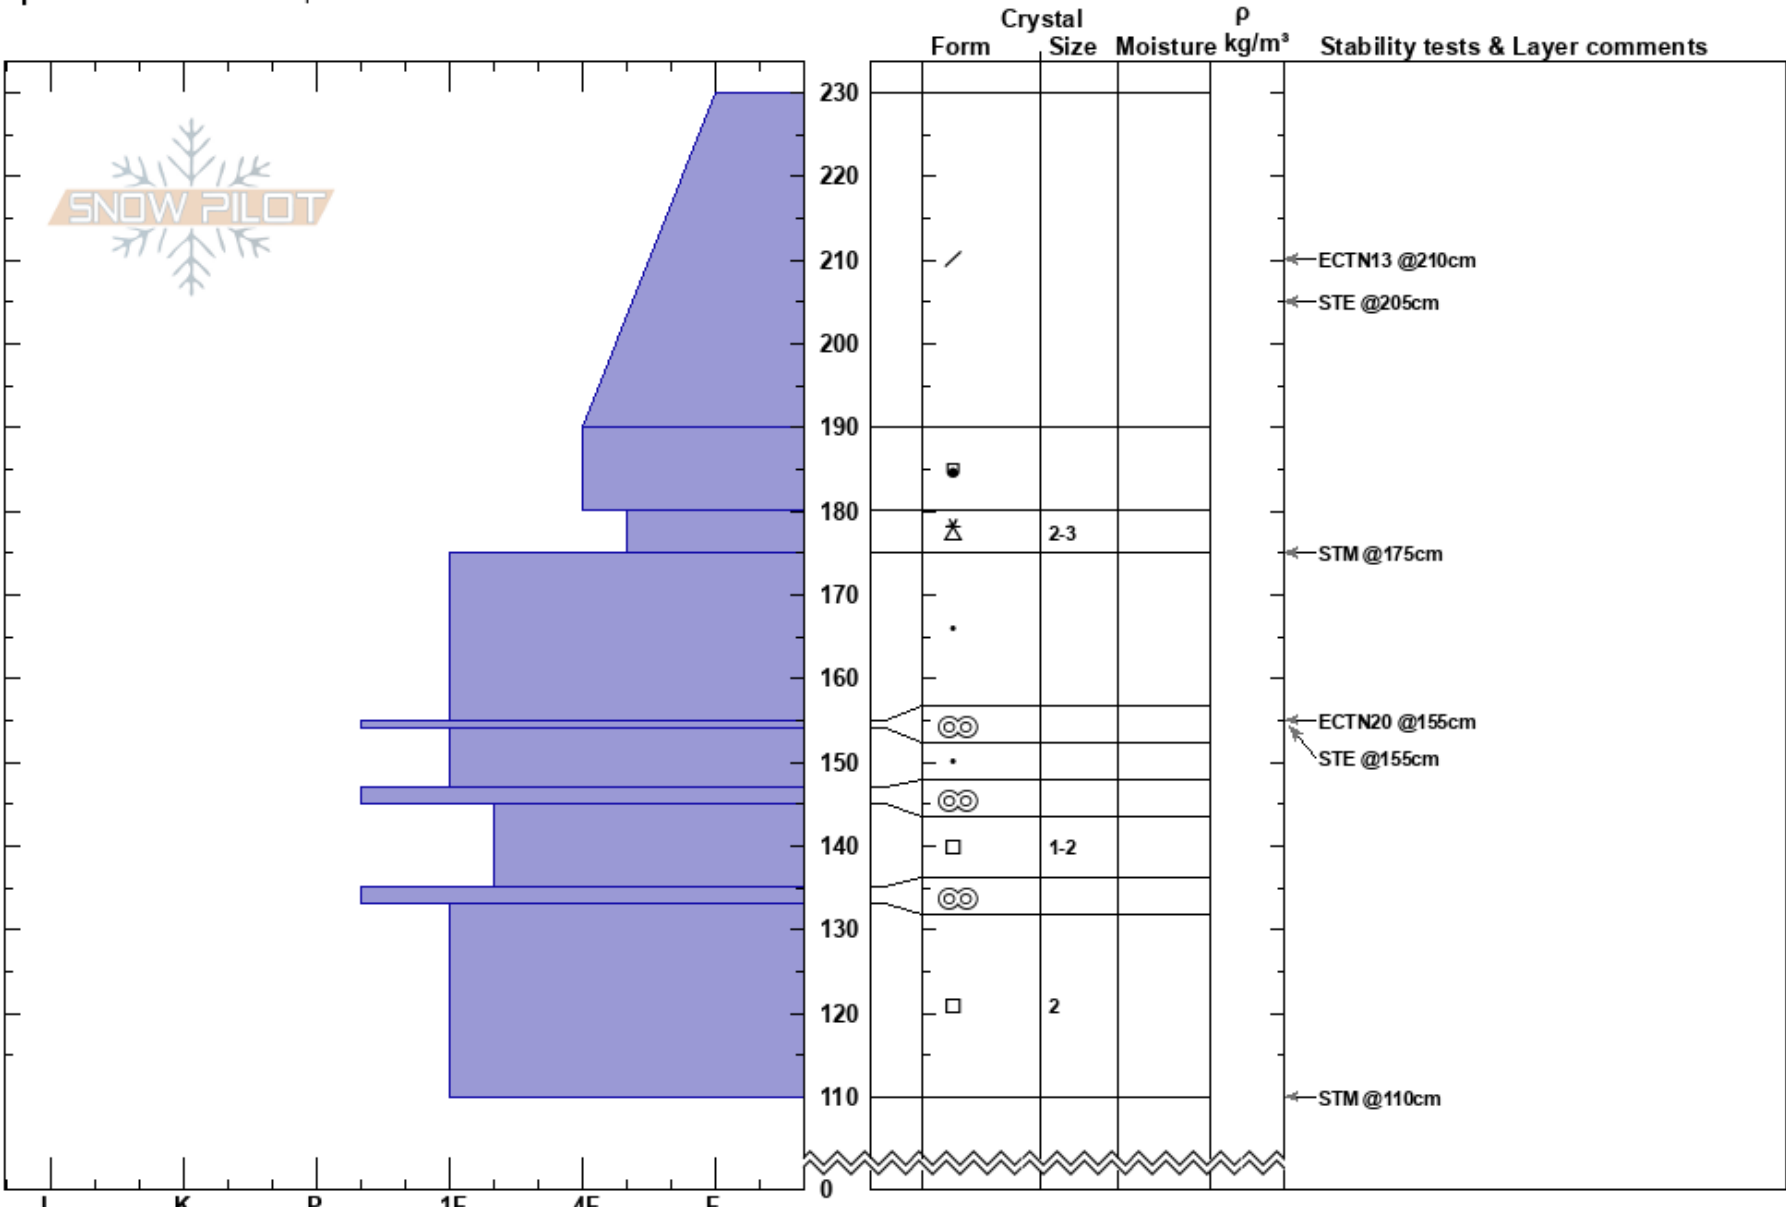

Red Creek
 Snake River Range
 WY
 Elevation: 7550 ft
 Aspect: S
 Specifics: Ski tracks on slope

Dashiell Andrews
 02/25/2023 - 10:20am
 Co-ord:
 Slope Angle: 26°
 Wind Loading: no

Stability:
 Air Temperature:
 Sky Cover: SCT
 Precipitation: NO
 Wind: SW Light Breeze

HS:230
 PF: 45 180-175cm: Problematic layer
 PS: 25

Notes: