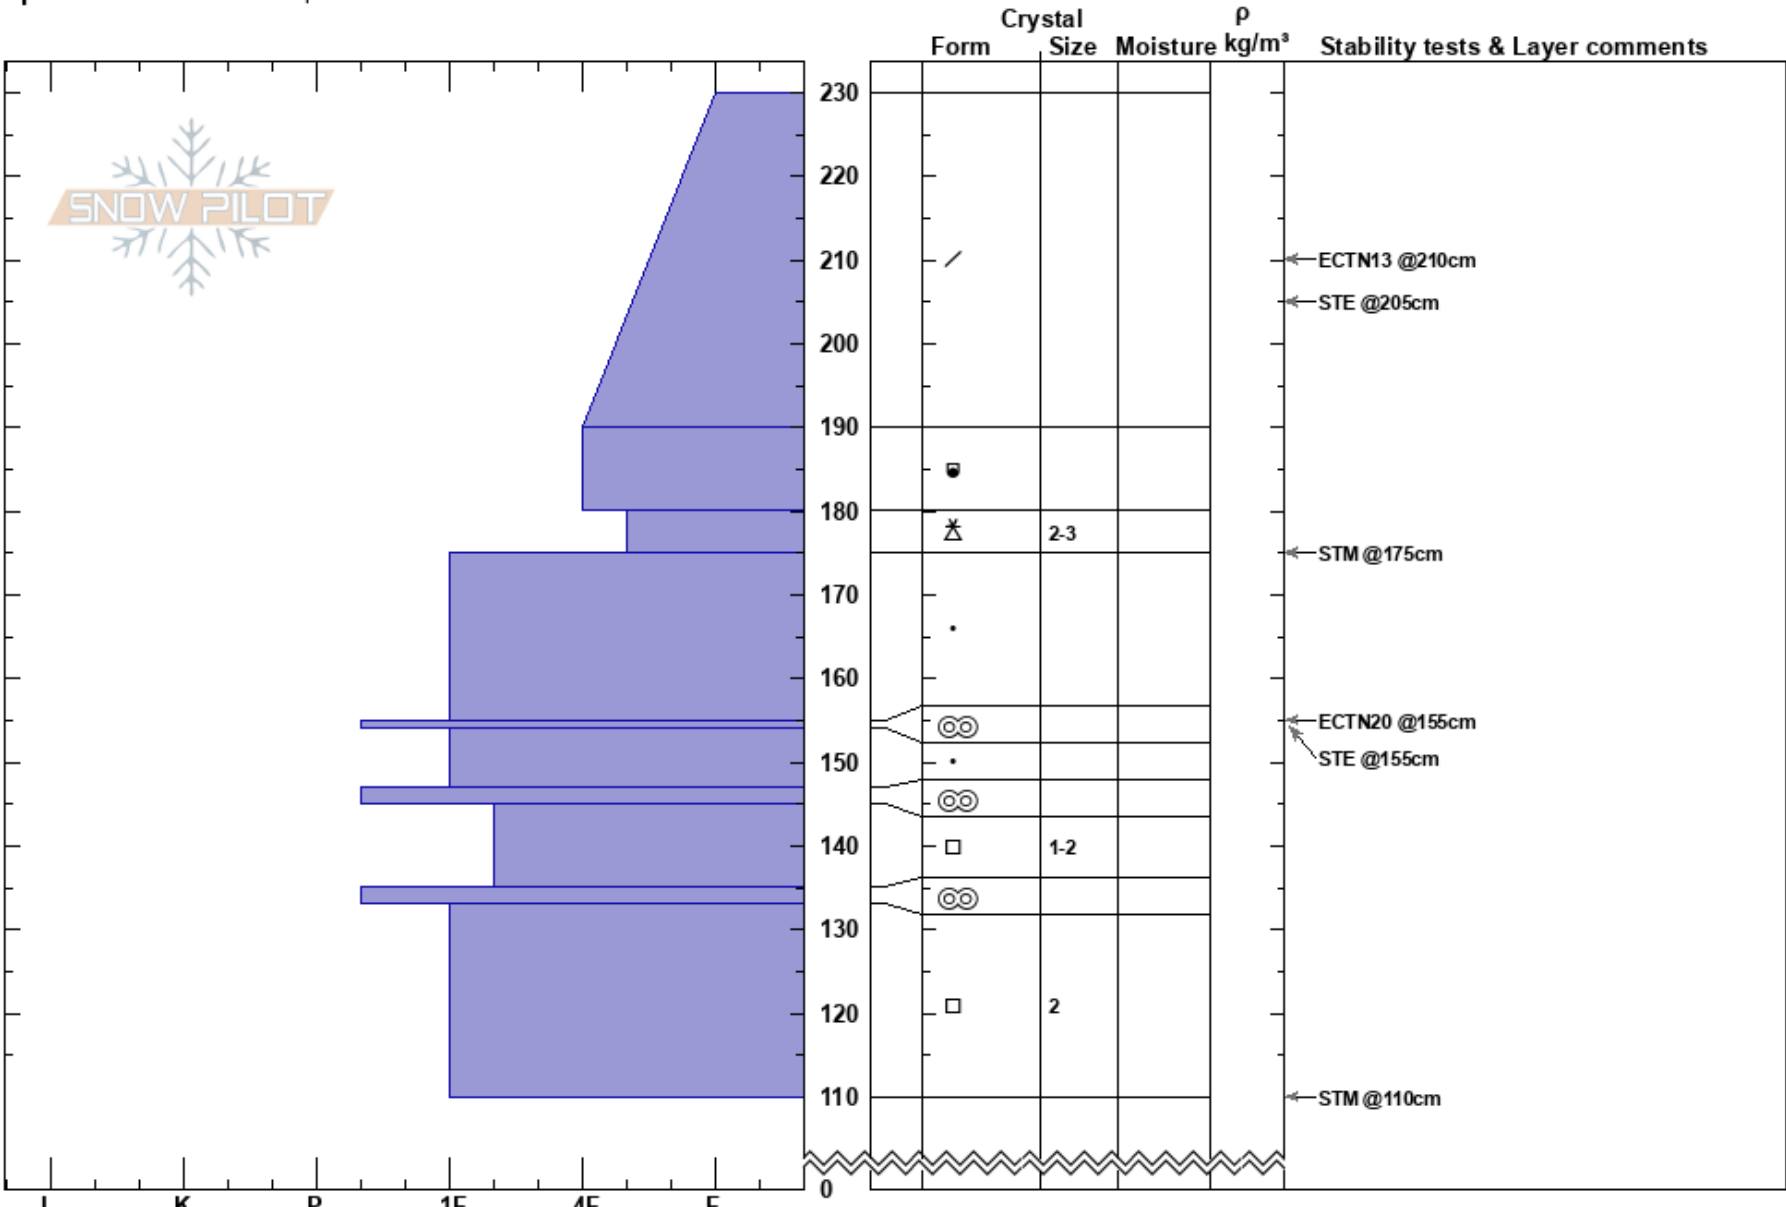

Red Creek  
 Snake River Range  
 WY  
 Elevation: 7550 ft  
 Aspect: S  
 Specifics: Ski tracks on slope

Dashiell Andrews  
 02/25/2023 - 10:20am  
 Co-ord:  
 Slope Angle: 26°  
 Wind Loading: no

Stability:  
 Air Temperature:  
 Sky Cover: SCT  
 Precipitation: NO  
 Wind: SW Light Breeze

HS:230  
 PF: 45 180-175cm: Problematic layer  
 PS: 25

Notes: