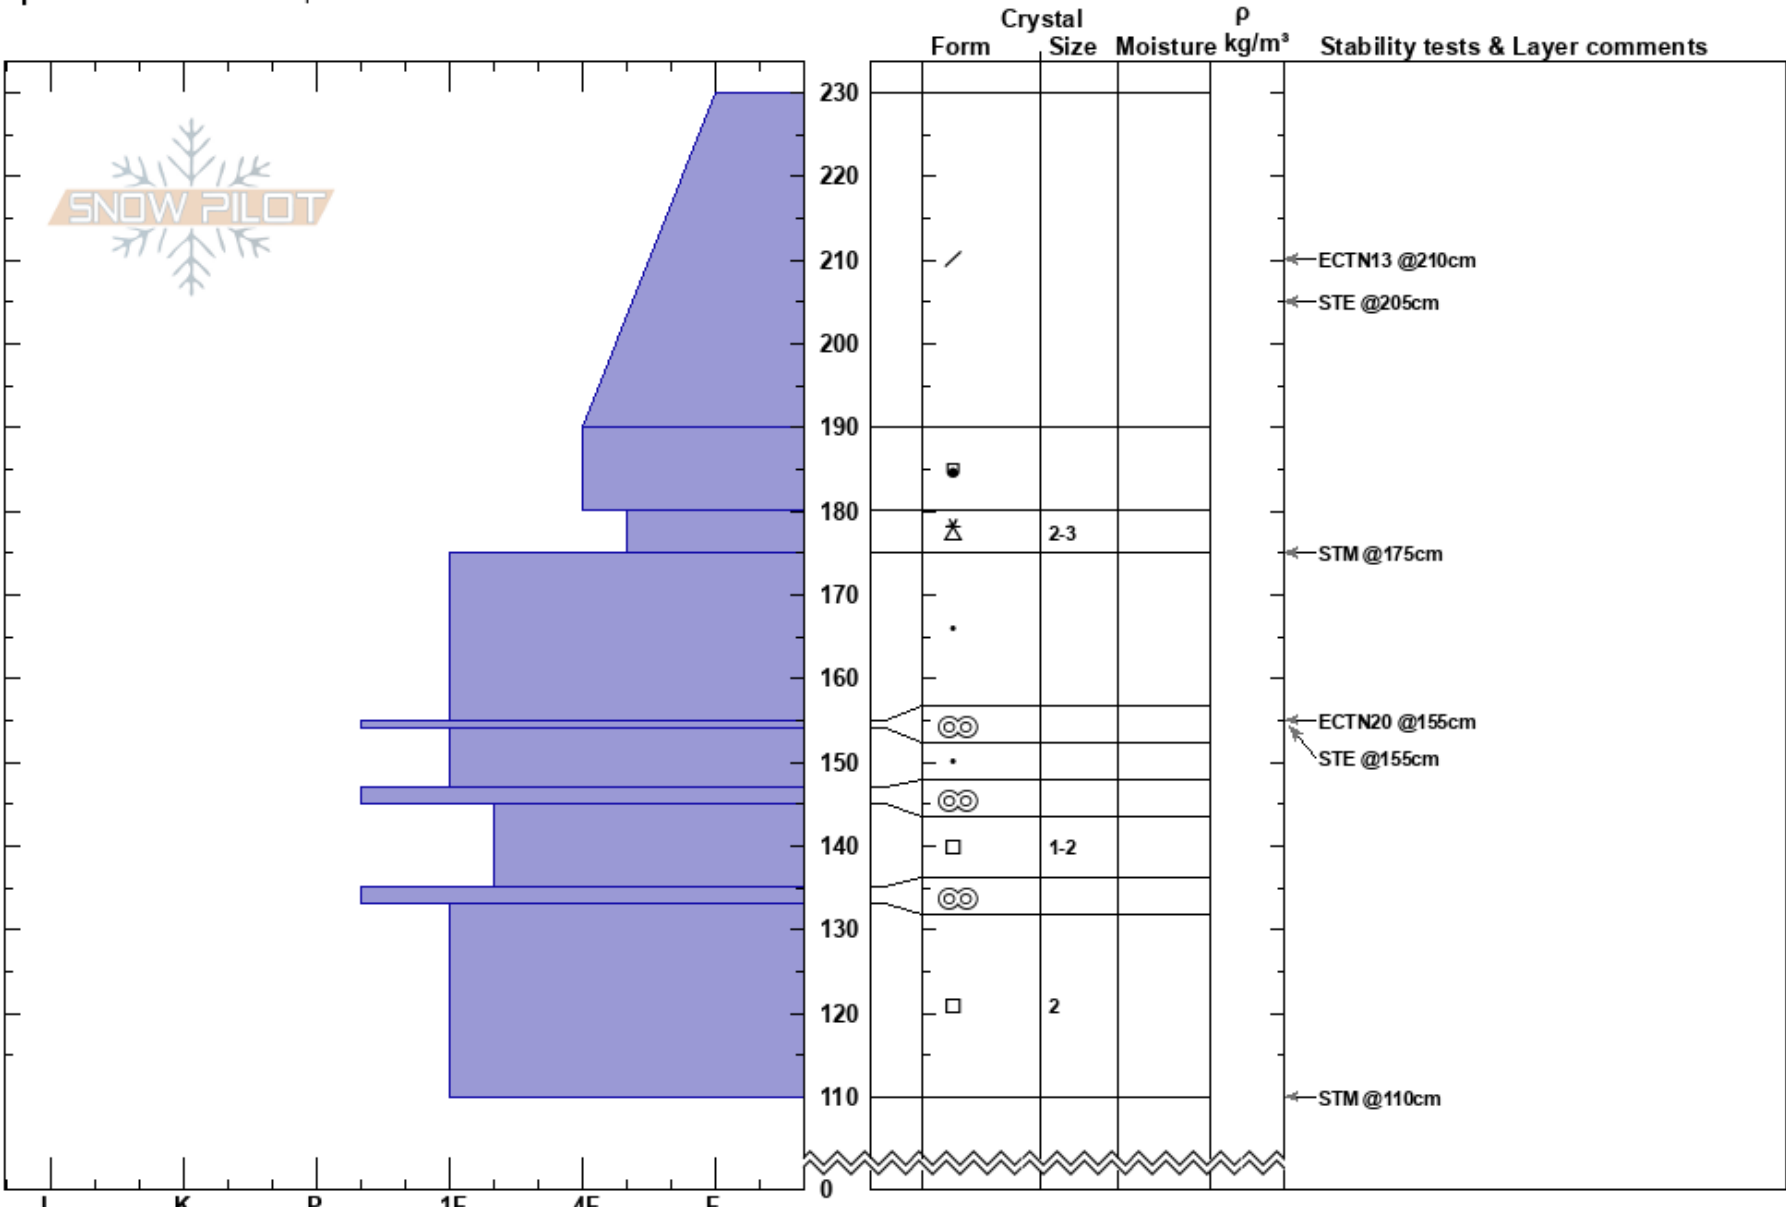

Red Creek
 Snake River Range
 WY
Elevation: 7550 ft
Aspect: S
Specifics: Ski tracks on slope

Dashiell Andrews
 02/25/2023 - 10:20am
Co-ord:
Slope Angle: 26°
Wind Loading: no

Stability:
Air Temperature:
Sky Cover: SCT
Precipitation: NO
Wind: SW Light Breeze

HS: 230
PF: 45 180-175cm: Problematic layer
PS: 25

Notes: