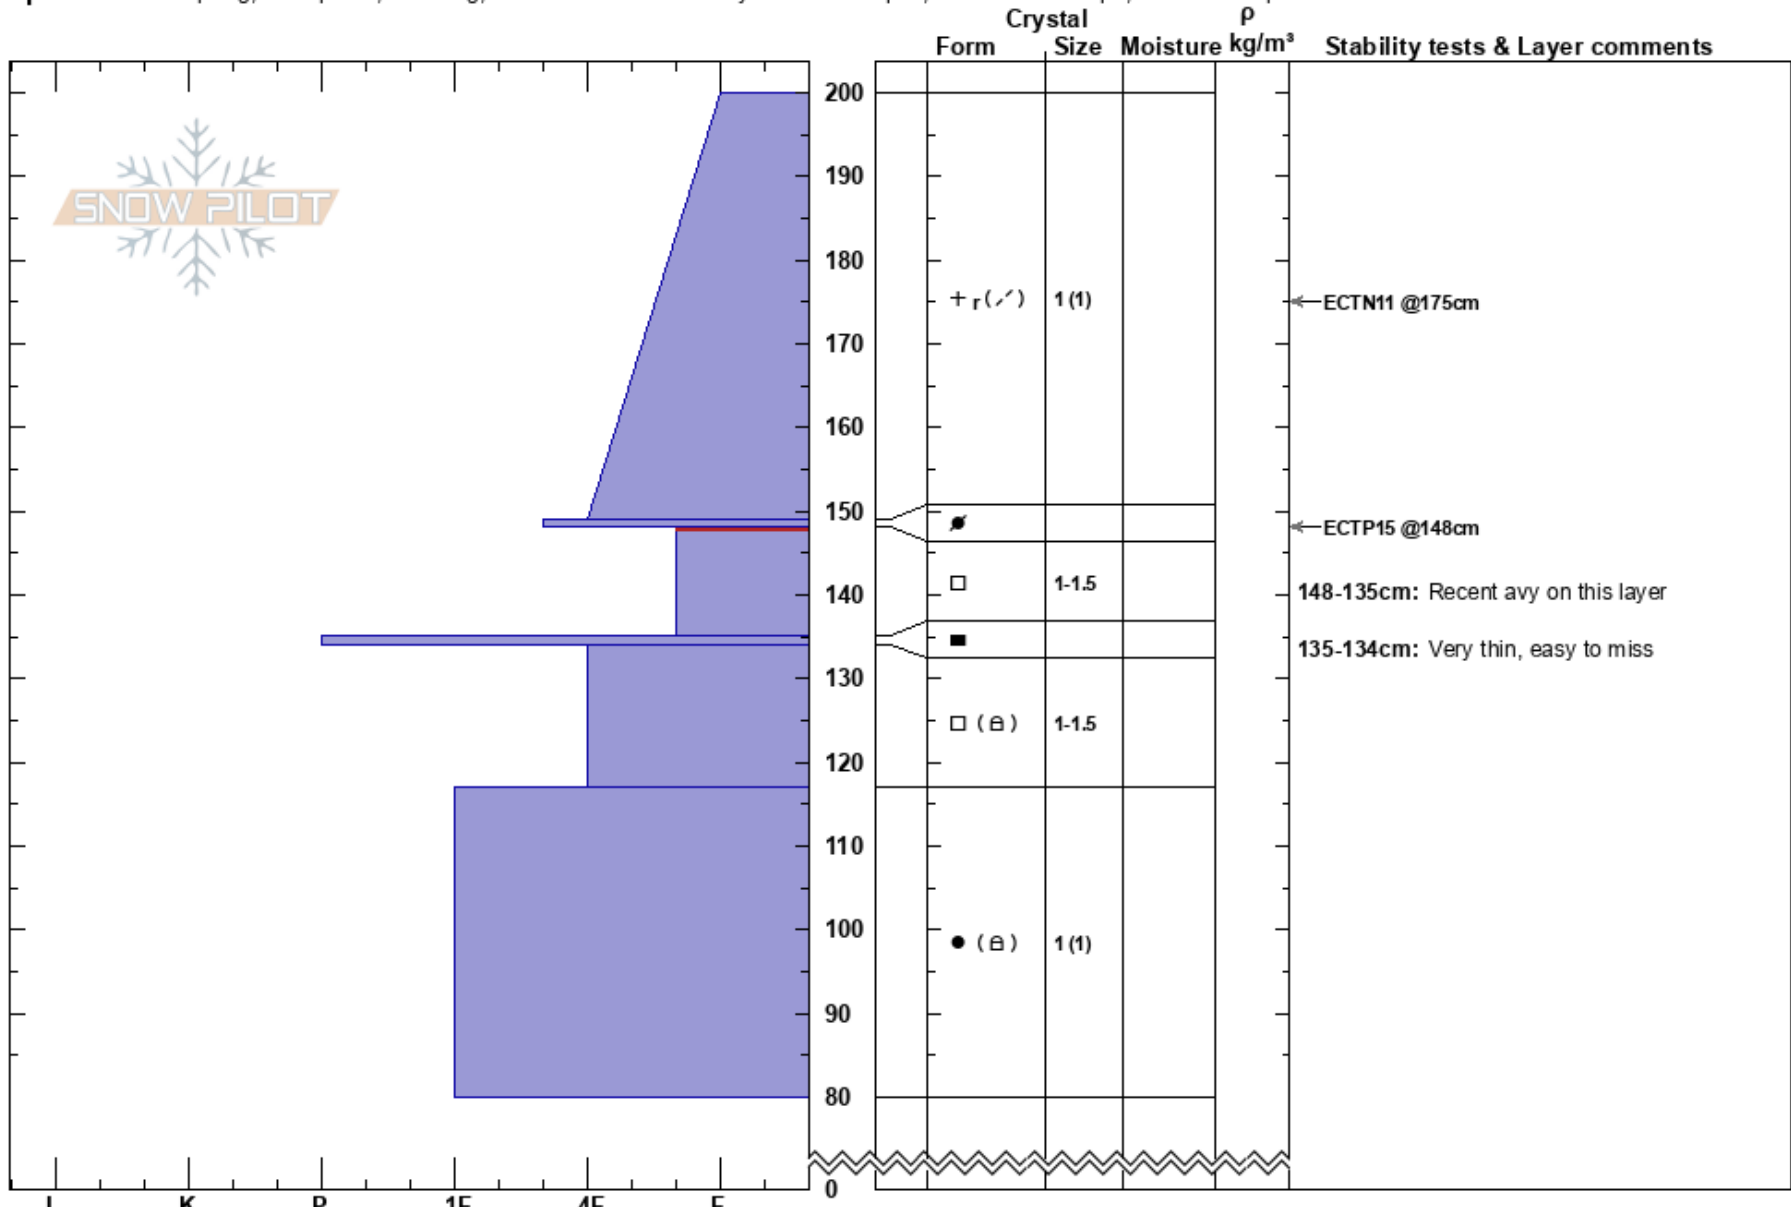

Cherry Bowl N - 8525'
Northern Wasatch
UT
Elevation: 8525 ft
Aspect: 20°

McKinley Talty
02/25/2023 - 2:30pm
Co-ord: 41.39313N, -111.73575W
Slope Angle: 25°
Wind Loading: previous

Stability: Poor
Air Temperature: -0.7°C
Sky Cover: BKN
Precipitation: NO
Wind: S Light Breeze

HS: 200
Layer Notes:
148-135cm: Recent avy on this layer
148-135cm: Problematic layer
135-134cm: Very thin, easy to miss

Specifics: Collapsing, widespread; Cracking; Recent avalanche activity on similar slopes; Ski tracks on slope; We skied slope

Notes: