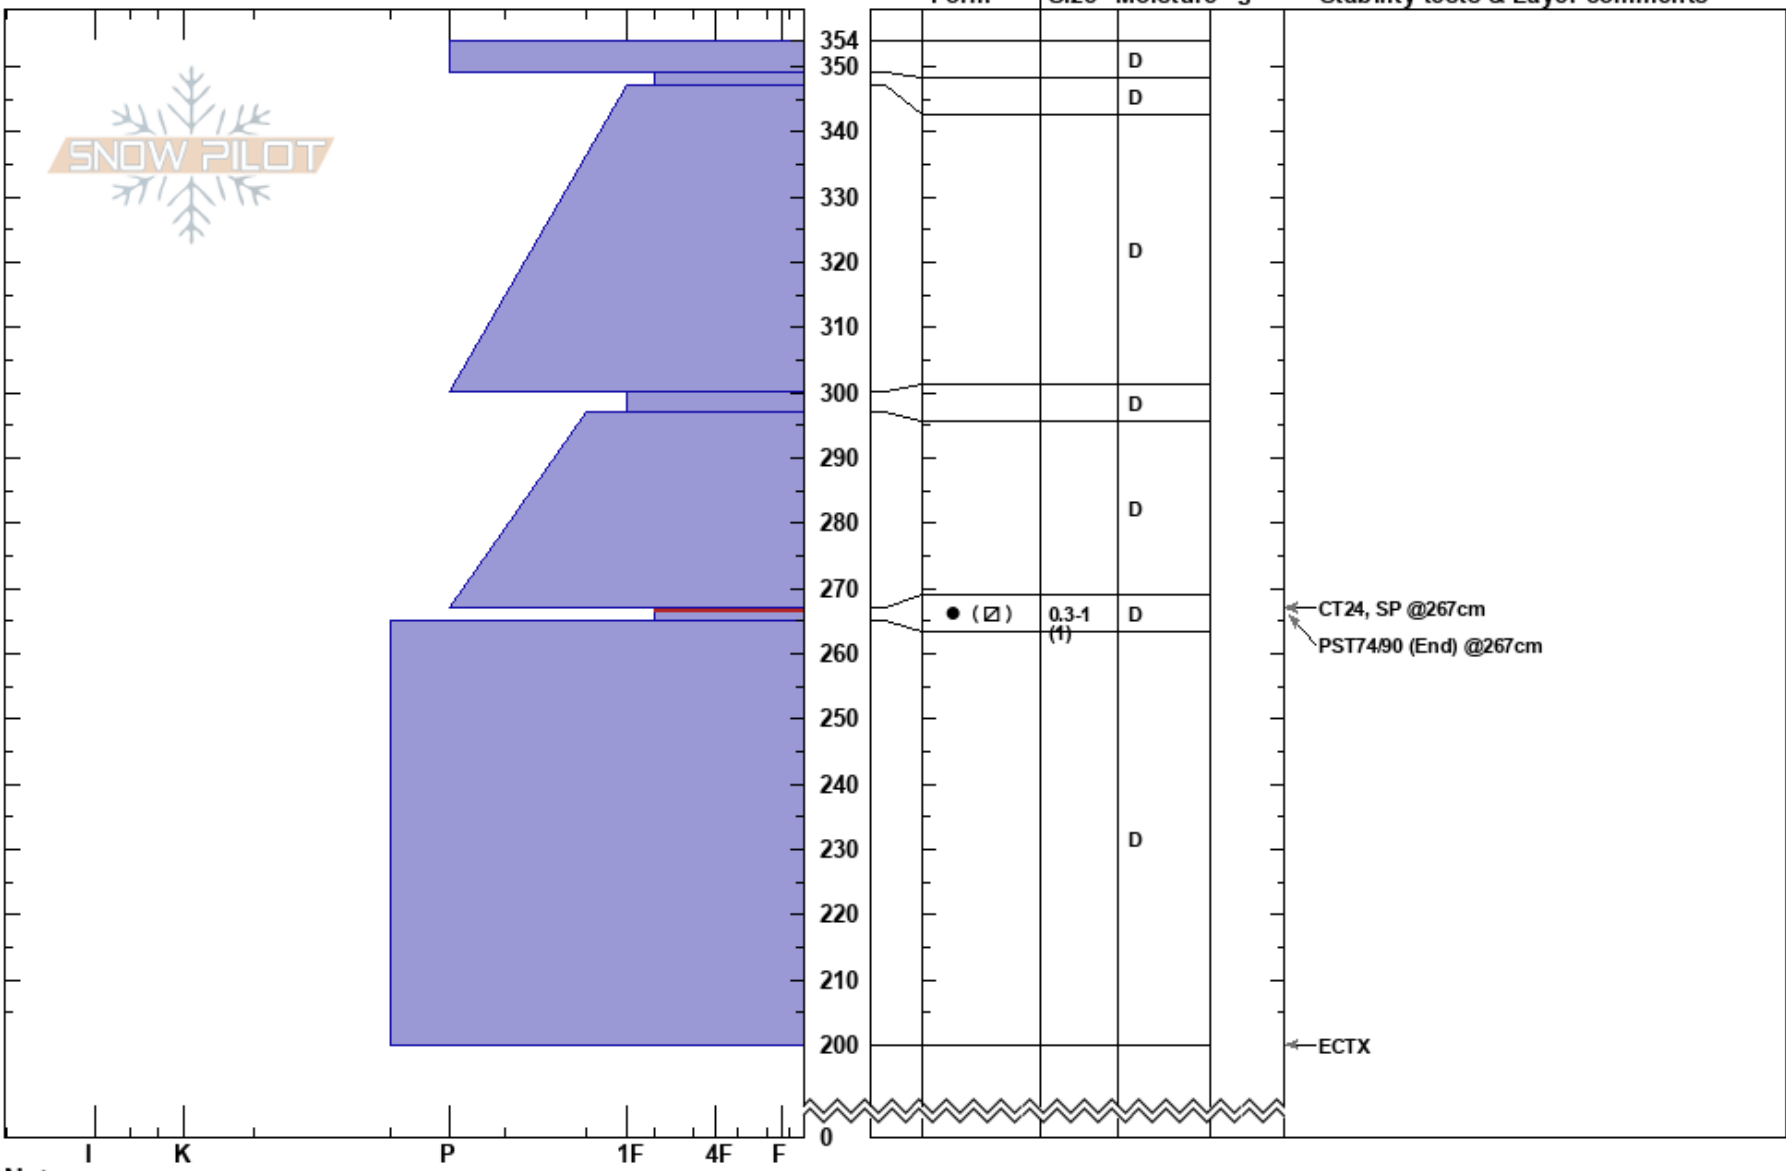

Kumroch av.path 3D  
 Kamchatka  
 Russia  
**Elevation:** 785 m  
**Aspect:** S  
**Specifics:** We skied slope

Mikhail Ryabchikov  
 25/02/2023 - 15:50  
**Co-ord:**  
**Slope Angle:** 32°  
**Wind Loading:** yes

**Stability:** Good  
**Air Temperature:**  
**Sky Cover:** BKN  
**Precipitation:** NO  
**Wind:** W Moderate

**HS:** 354  
**PF:** 2 267-265cm: Problematic layer

**Layer Notes:**

Notes: