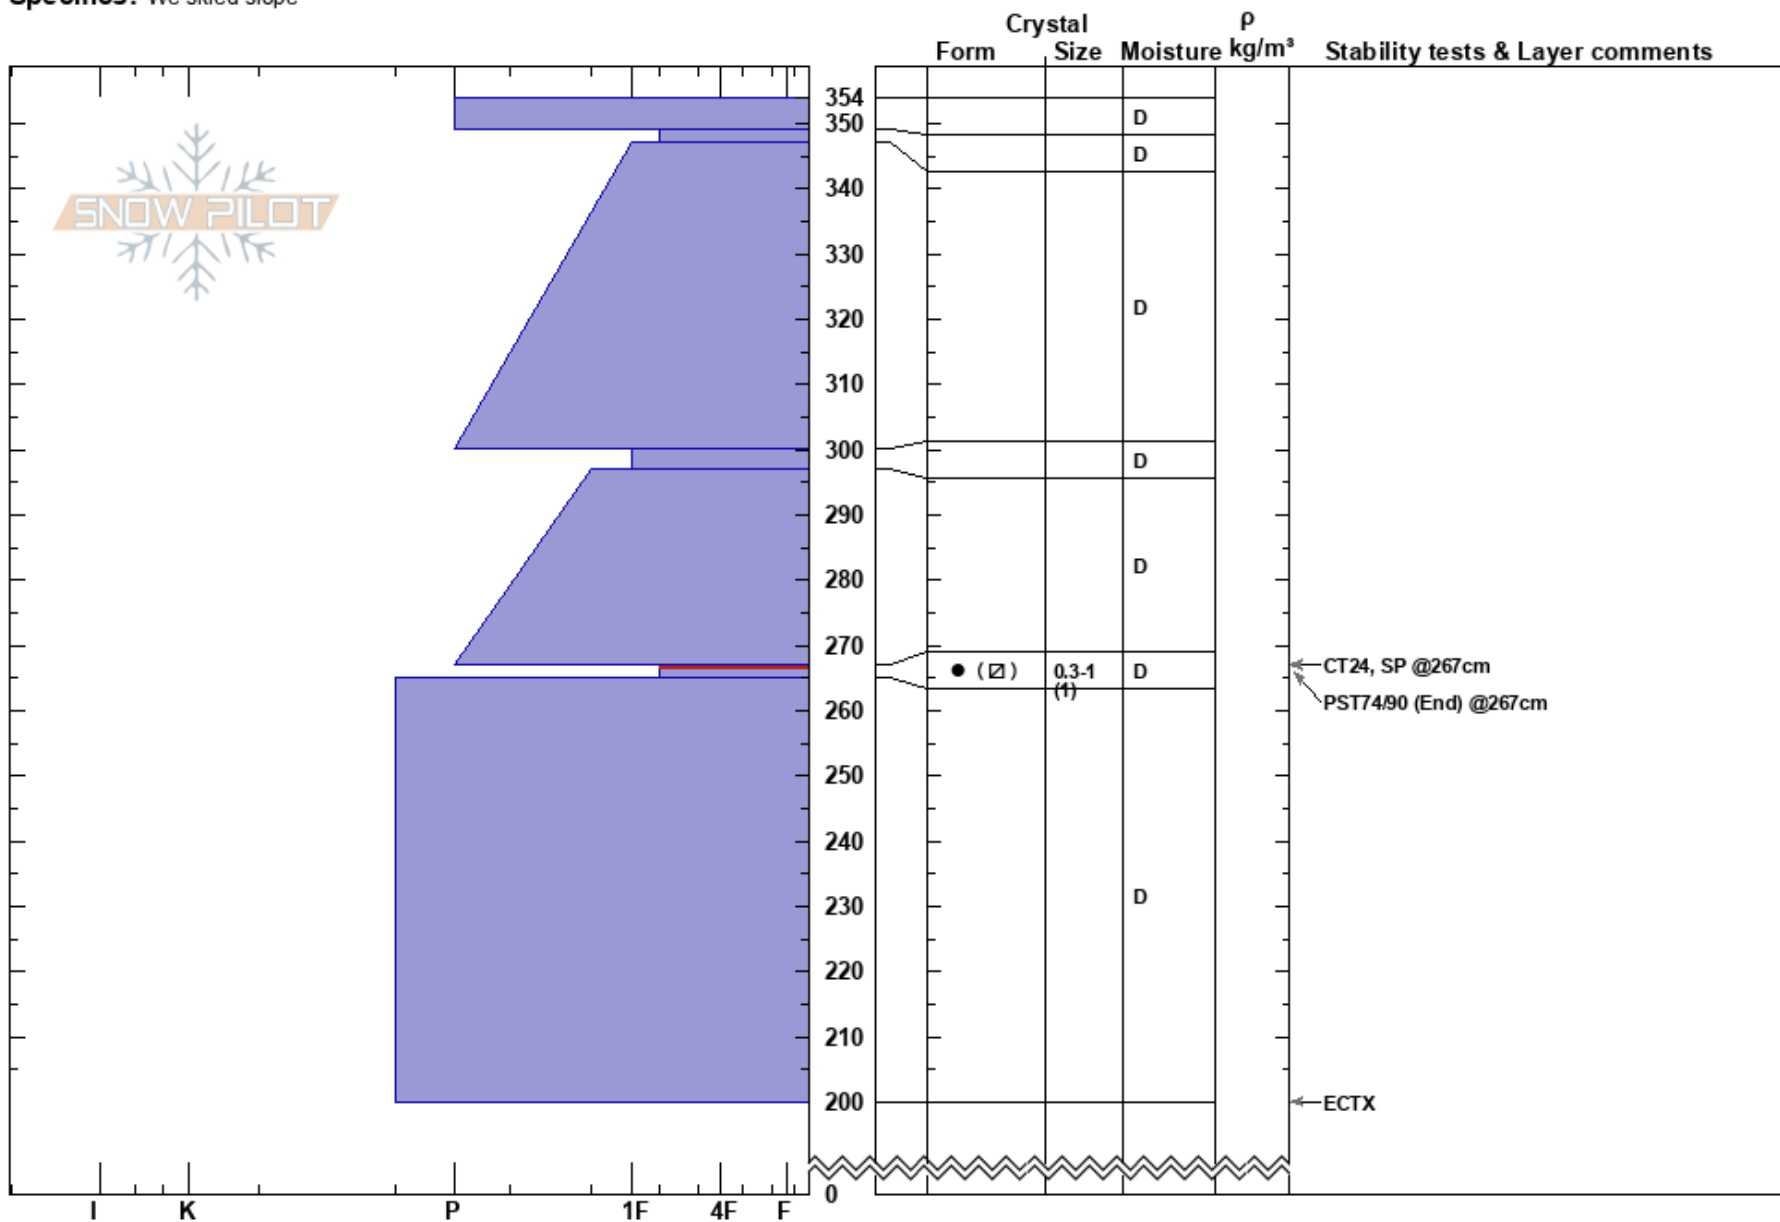

Kumroch av.path 3D
 Kamchatka
 Russia
Elevation: 785 m
Aspect: S
Specifics: We skied slope

Mikhail Ryabchikov
 25/02/2023 - 15:50
Co-ord:
Slope Angle: 32°
Wind Loading: yes

Stability: Good
Air Temperature:
Sky Cover: BKN
Precipitation: NO
Wind: W Moderate

HS: 354
PF: 2 267-265cm: Problematic layer

Layer Notes:

Notes: