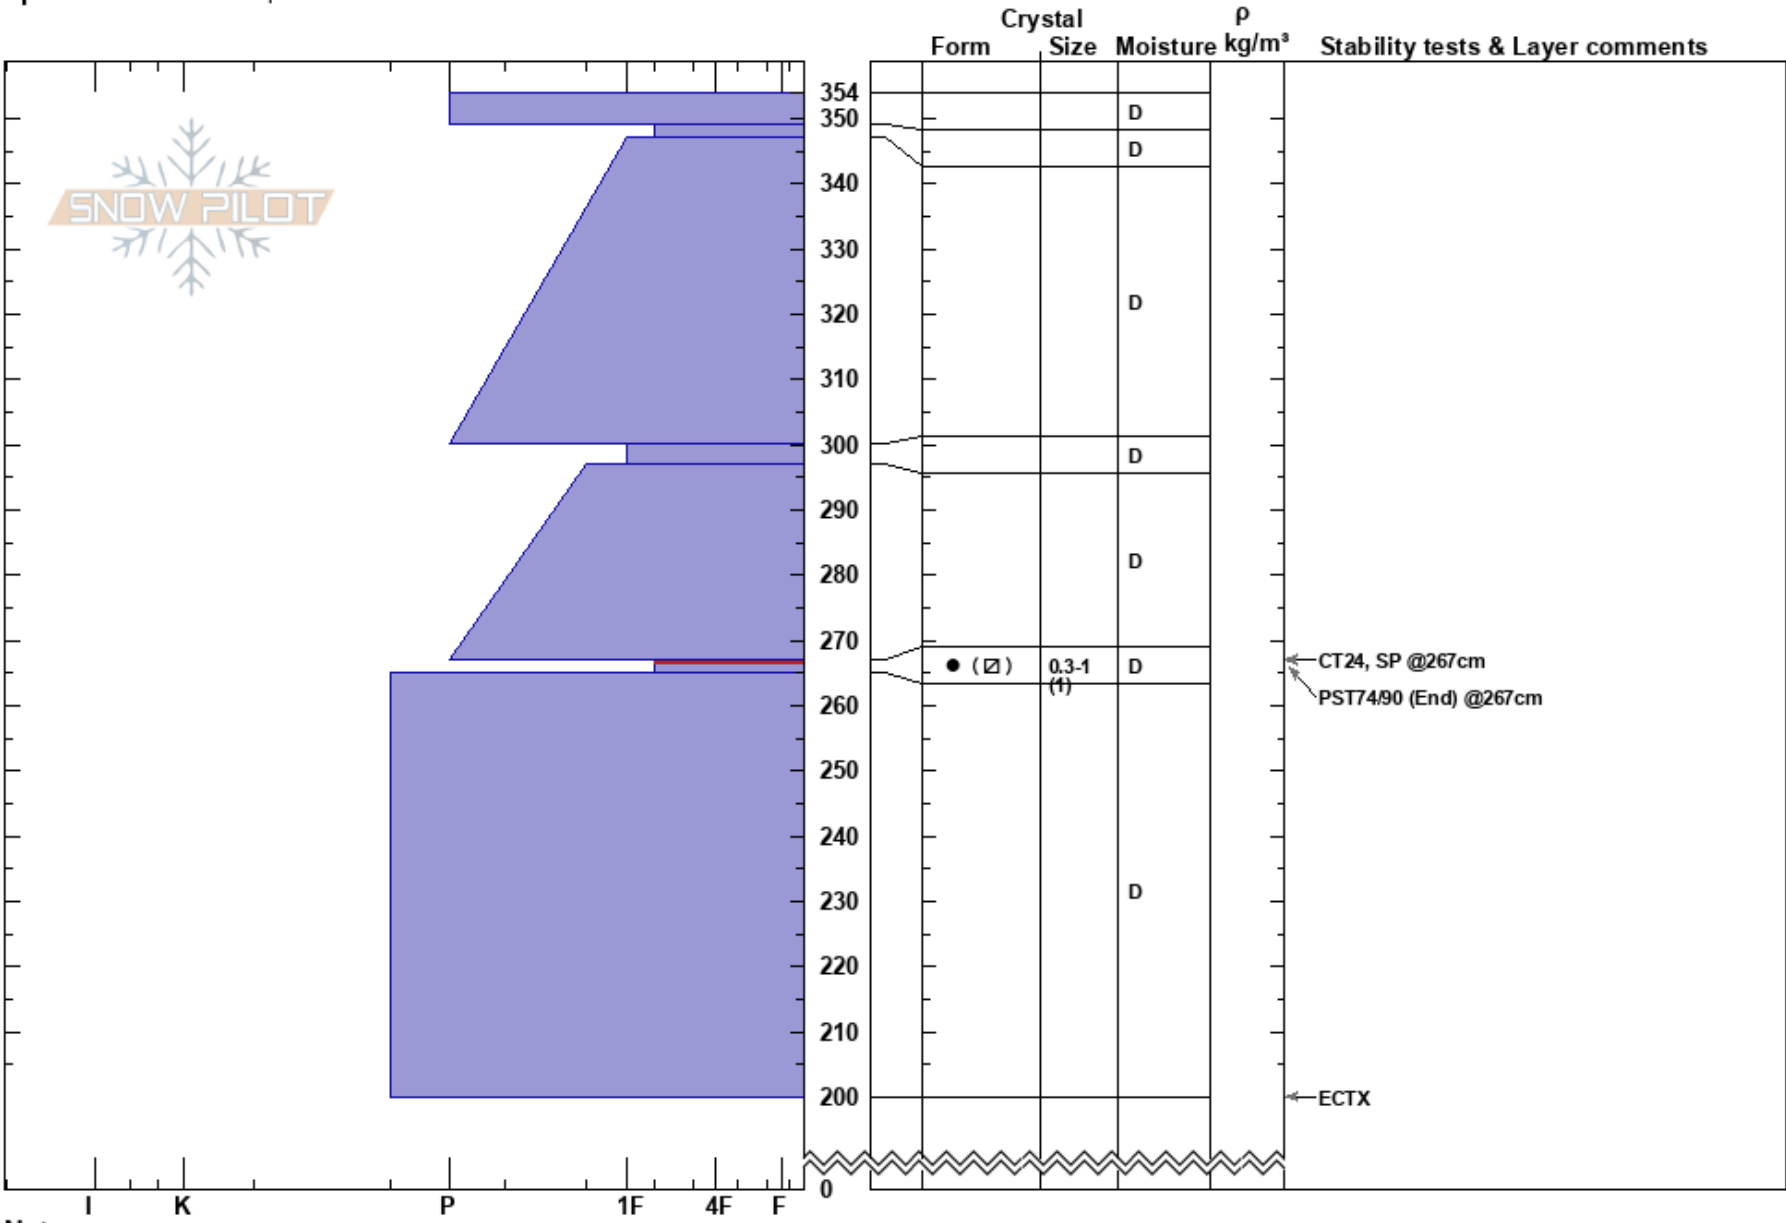

Kumroch av.path 3D
 Kamchatka
 Russia
Elevation: 785 m
Aspect: S
Specifics: We skied slope

Mikhail Ryabchikov
 25/02/2023 - 15:50
Co-ord:
Slope Angle: 32°
Wind Loading: yes

Stability: Good **HS:** 354 **Layer Notes:**
Air Temperature: **PF:** 2 267-265cm: Problematic layer
Sky Cover: BKN
Precipitation: NO
Wind: W Moderate