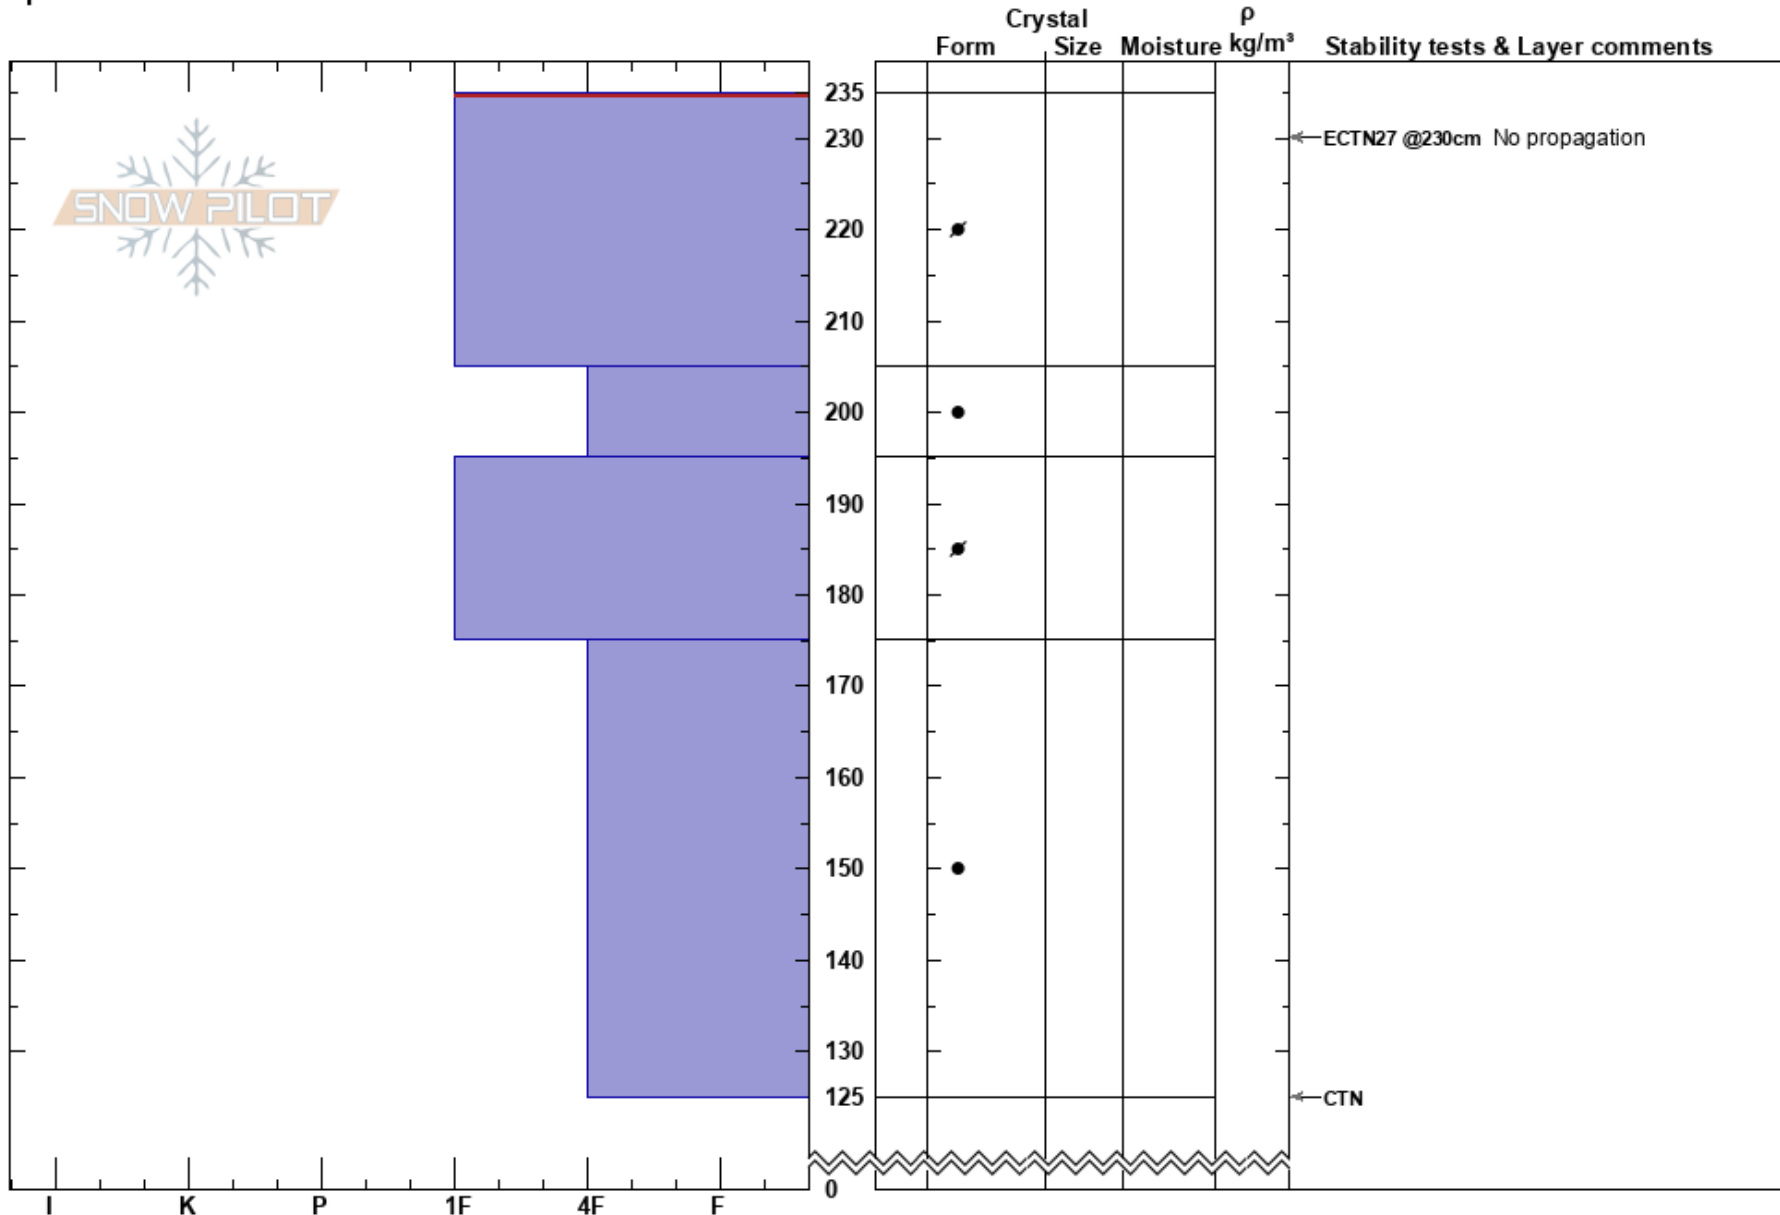

Lake Fork N Moraine
Sangre de Cristo Range
NM

Bowe Ellis
02/25/2023 - 1:45pm
Co-ord: 36.55342N, -105.43577W
Slope Angle: 30°
Wind Loading:

Stability:
Air Temperature:
Sky Cover:
Precipitation:
Wind:
HS:235
PF: 5
PS: 1
235-205cm: Problematic layer

Elevation: 11480 ft
Aspect: E
Specifics:

Notes: