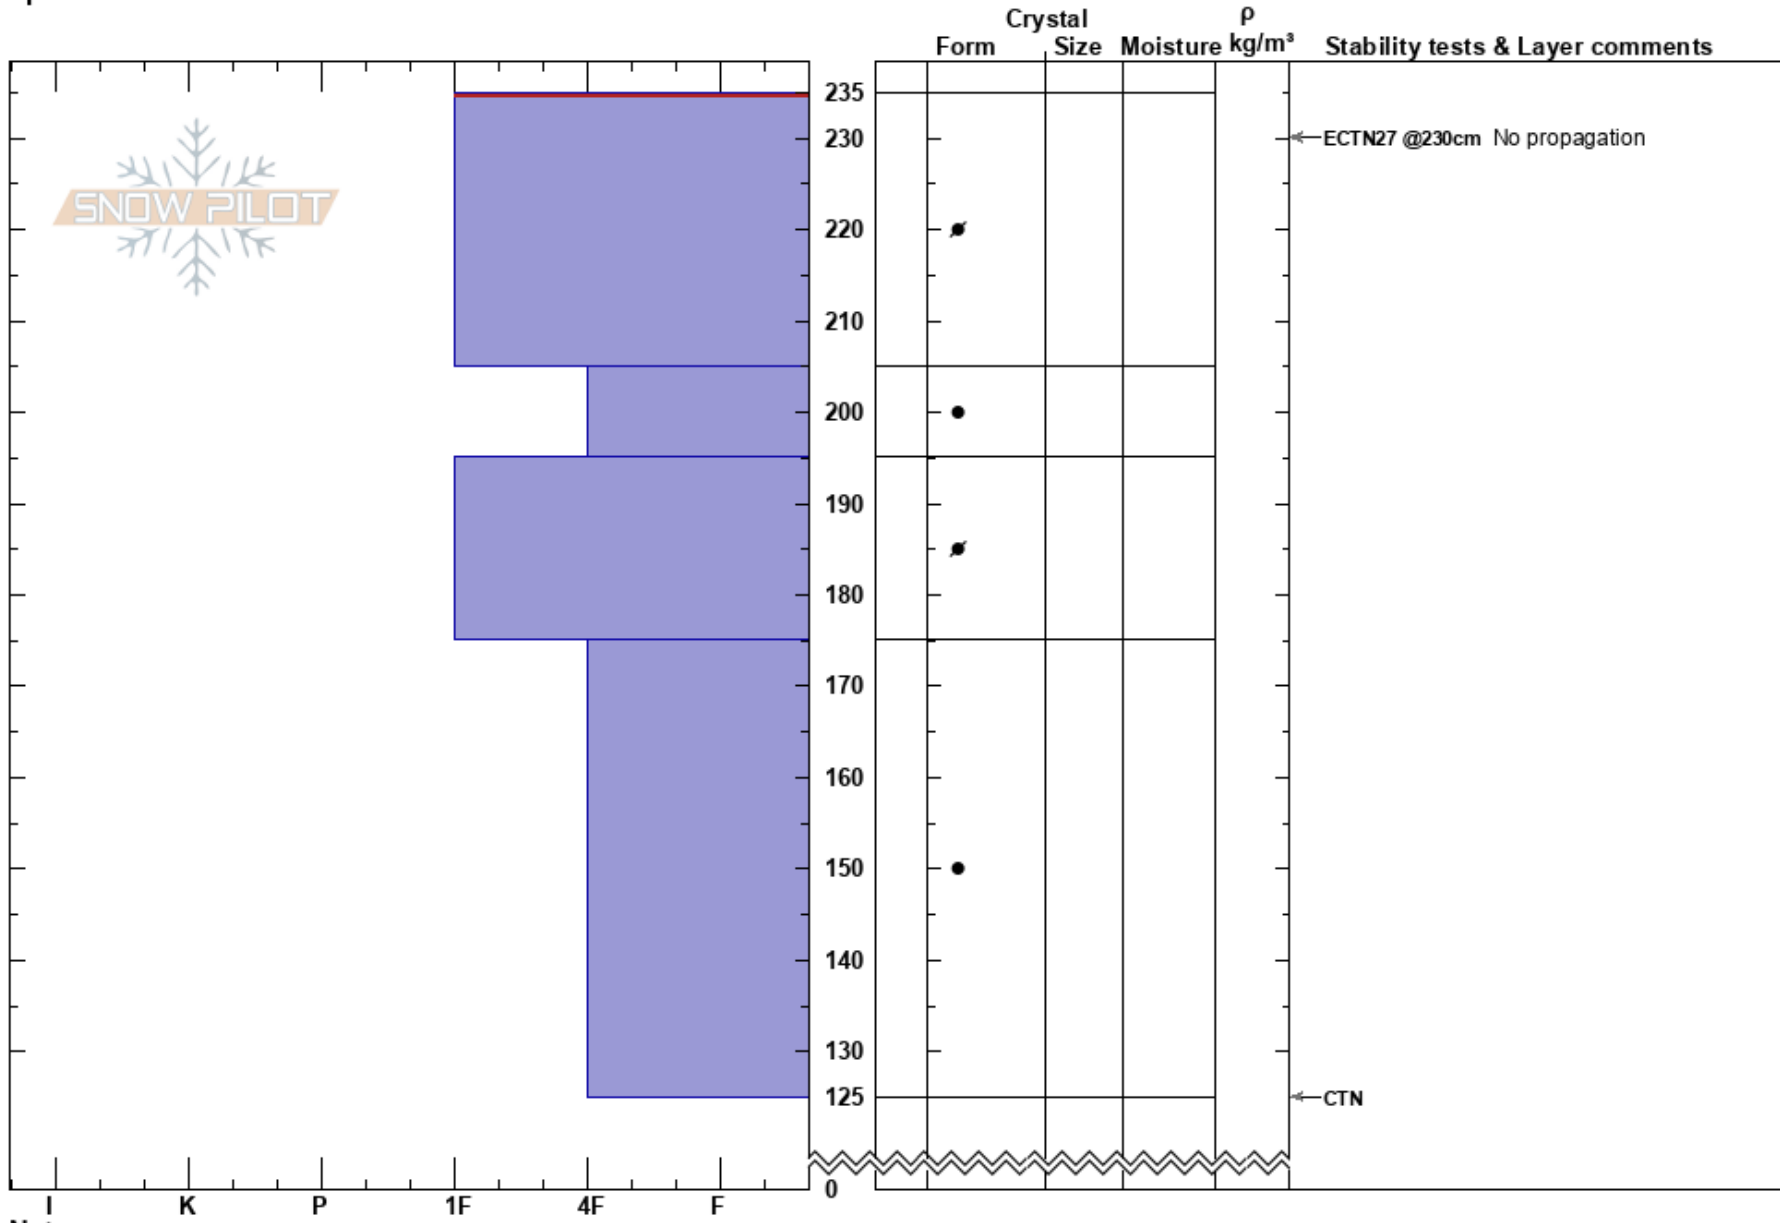

Lake Fork N Moraine
Sangre de Cristo Range
NM

Bowe Ellis
02/25/2023 - 1:45pm
Co-ord: 36.55342N, -105.43577W
Slope Angle: 30°
Wind Loading:

Stability:
Air Temperature:
Sky Cover:
Precipitation:
Wind:
HS:235
PF: 5
PS: 1
235-205cm: Problematic layer

Elevation: 11480 ft
Aspect: E
Specifics:

Notes: