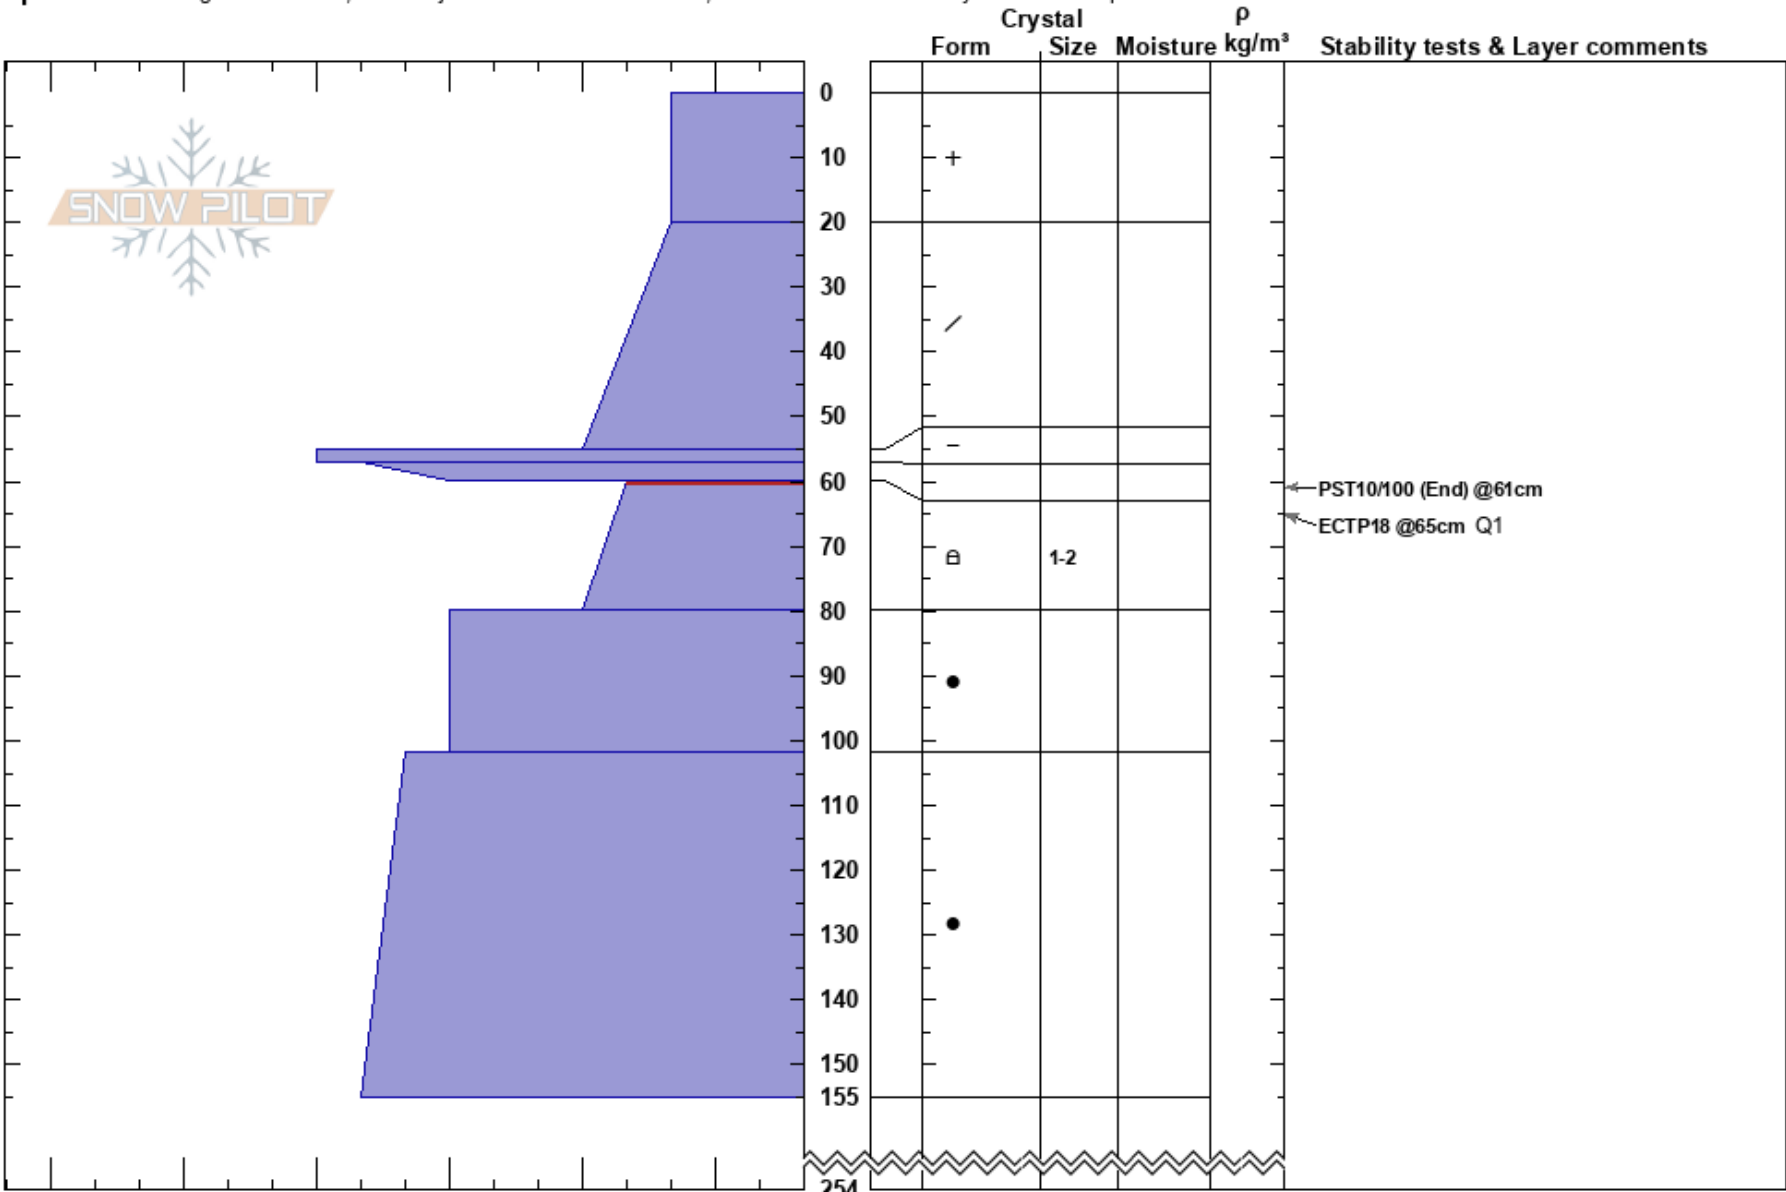

High LC Shot 8/9

Paul Spranklin

Stability: Fair

HS:254

Layer Notes:

Wasatch Range

02/25/2023 - 12:00pm

Air Temperature:

PS: 20 60-80cm: Problematic layer

UT

Co-ord: 40.55460N, -111.64902W

Sky Cover: BKN

Elevation: 10700 ft

Slope Angle:

Precipitation:

Aspect:

Wind Loading:

Wind: Light Breeze

Specifics: Pit dug in a Ski Area; Pit is adjacent to avalanche: crown; Recent avalanche activity on similar slopes

Notes: I K P 1F 4F F