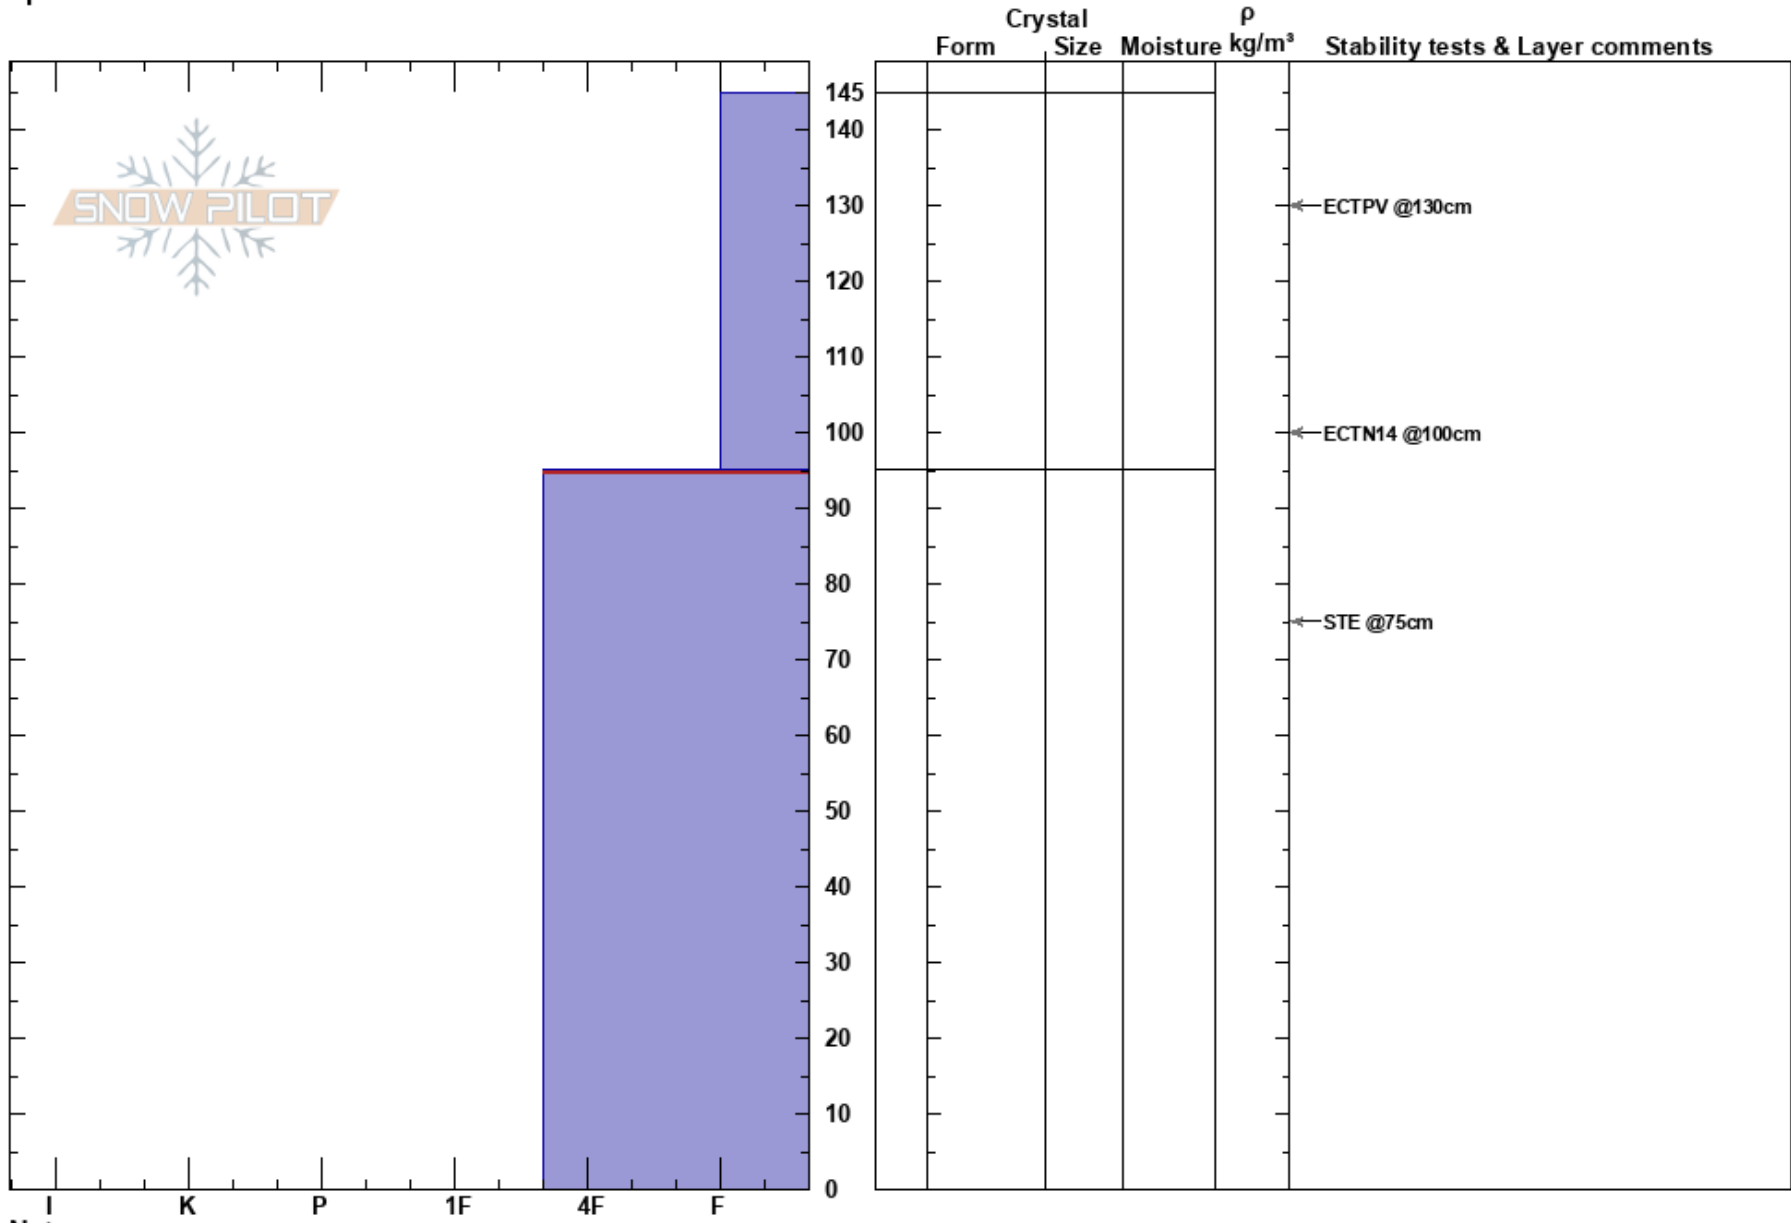

Nose Bowl
 Soldier Mountains
 ID
 Elevation: 8230 ft
 Aspect: N
 Specifics:

cam fields
 02/25/2023 - 10:30am
 Co-ord:
 Slope Angle: 28°
 Wind Loading: no

Stability:
 Air Temperature: -7°C
 Sky Cover: CLR
 Precipitation: NO
 Wind: SW Calm
 HS: 145
 PF: 30
 PS: 20
 95-0cm: Problematic layer

Layer Notes:

Notes: pit not dug to basal layer. Overall depth is 275cm. Pit was dug to 145cm