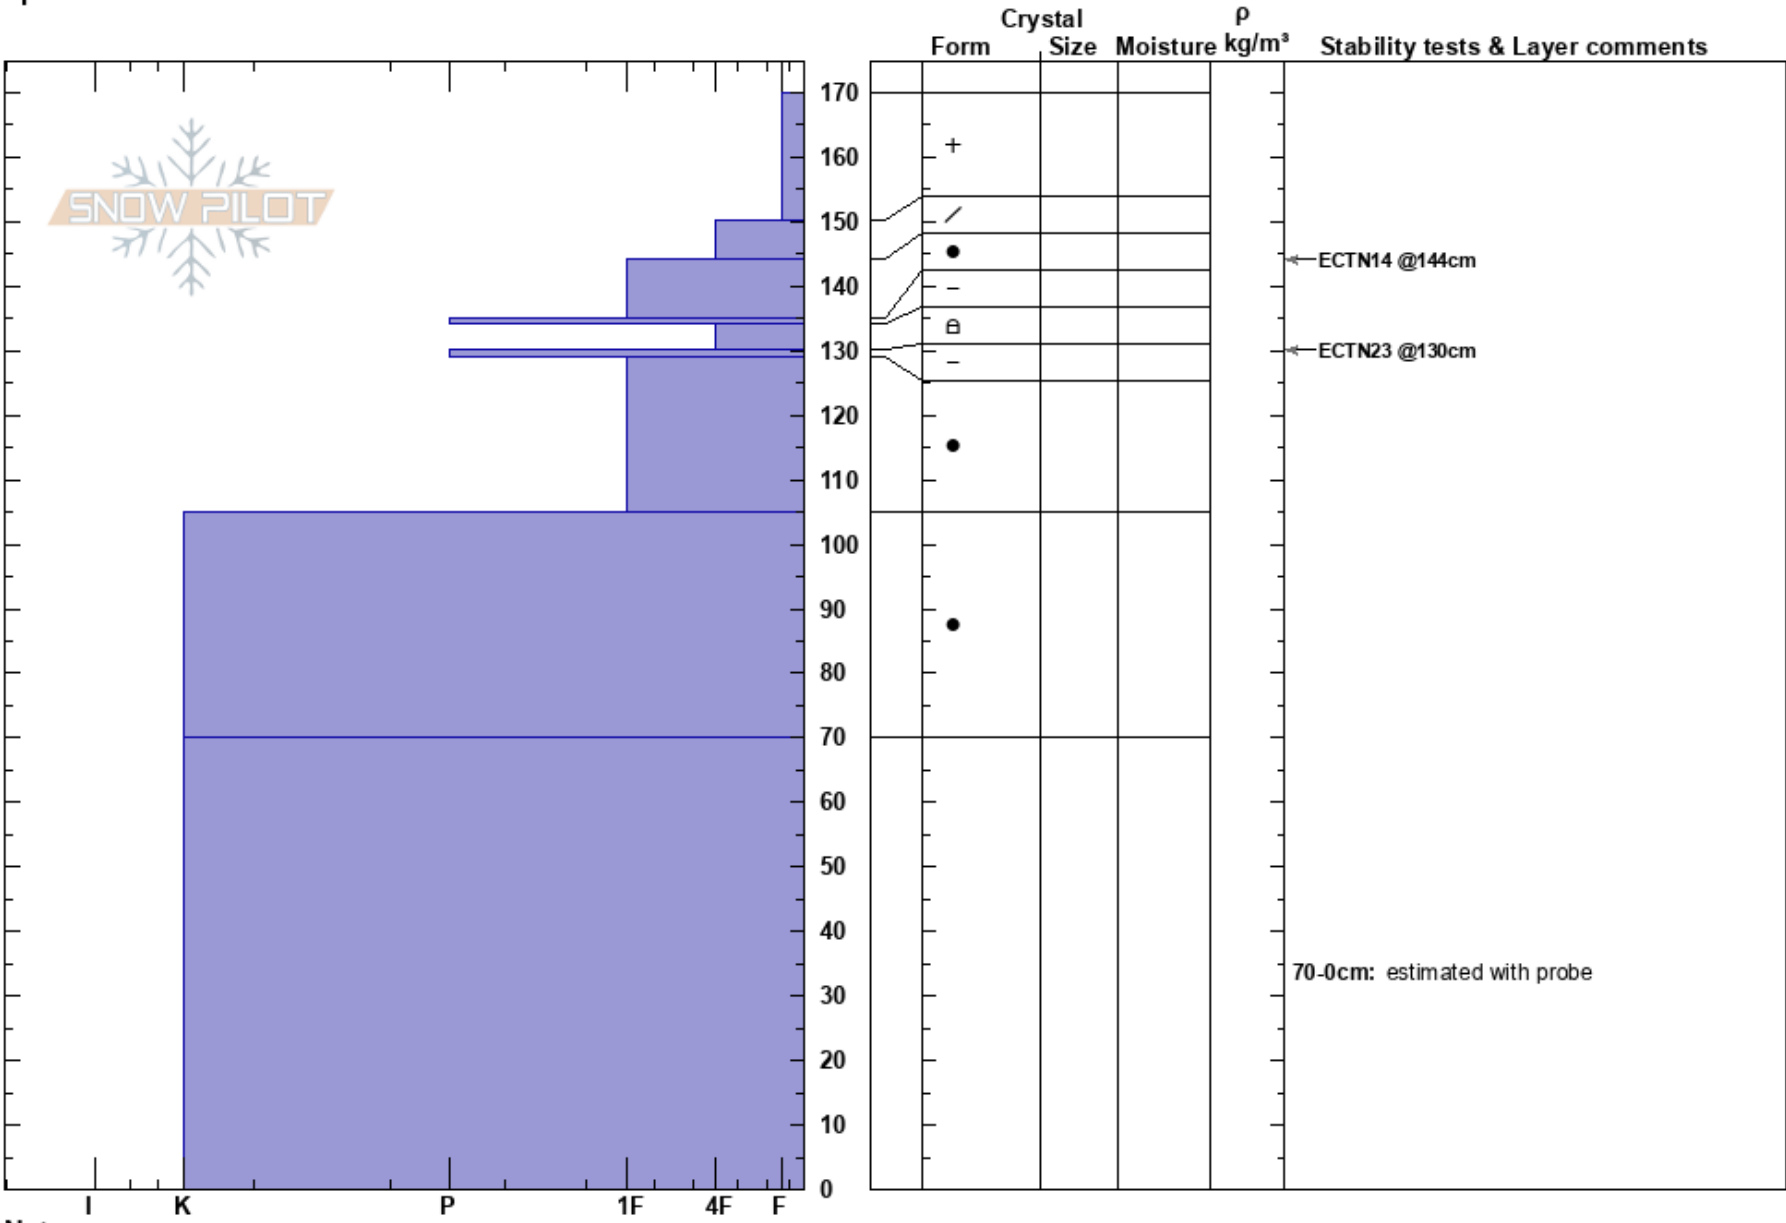

san francisco south
Tordrillo Range
AK
Elevation: 4200 ft
Aspect:
Specifics:

Mike Rheam
02/24/2023 - 4:00pm
Co-ord: 61.63834N, -151.98956W
Slope Angle: 26°
Wind Loading:

Stability:
Air Temperature: 20°F
Sky Cover: CLR
Precipitation: NO
Wind:

HS: 170
PF: 40
PS: 15
134-130cm: Problematic layer
70-0cm: estimated with probe

Notes: hahn, weeks