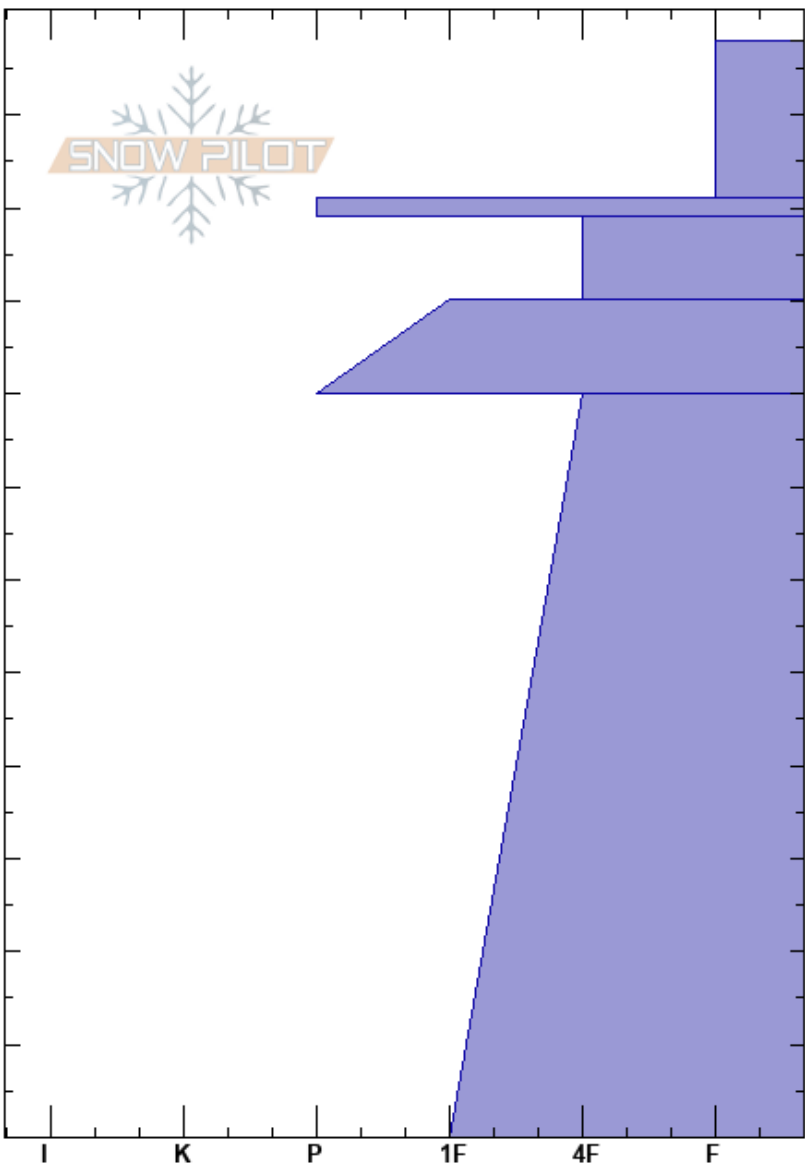

VB Solo
 Mt Bachelor Area
 OR
 Elevation: 6540 ft
 Aspect: NW
 Specifics:

Timothy Peterson
 02/24/2023 - 10:35am
 Co-ord: 10T 612281W 4872083N
 Slope Angle: 24°
 Wind Loading: no

Stability: **HS: 118**
 Air Temperature: 17.7°F **PF: 15**
 Sky Cover: FEW **PS: 15**
 Precipitation: NO
 Wind: Calm
Layer Notes:
 101-99cm: Problematic layer
 90-80cm: crust sandwich layers

Height (cm)	Crystal		Moisture	ρ kg/m ³	Stability tests & Layer comments
	Form	Size			
118					
110			D		
100	⊙⊙				
90					
80					90-80cm: crust sandwich layers
70					
60					
50					
40					
30					
20					
10					
0					2x CTN