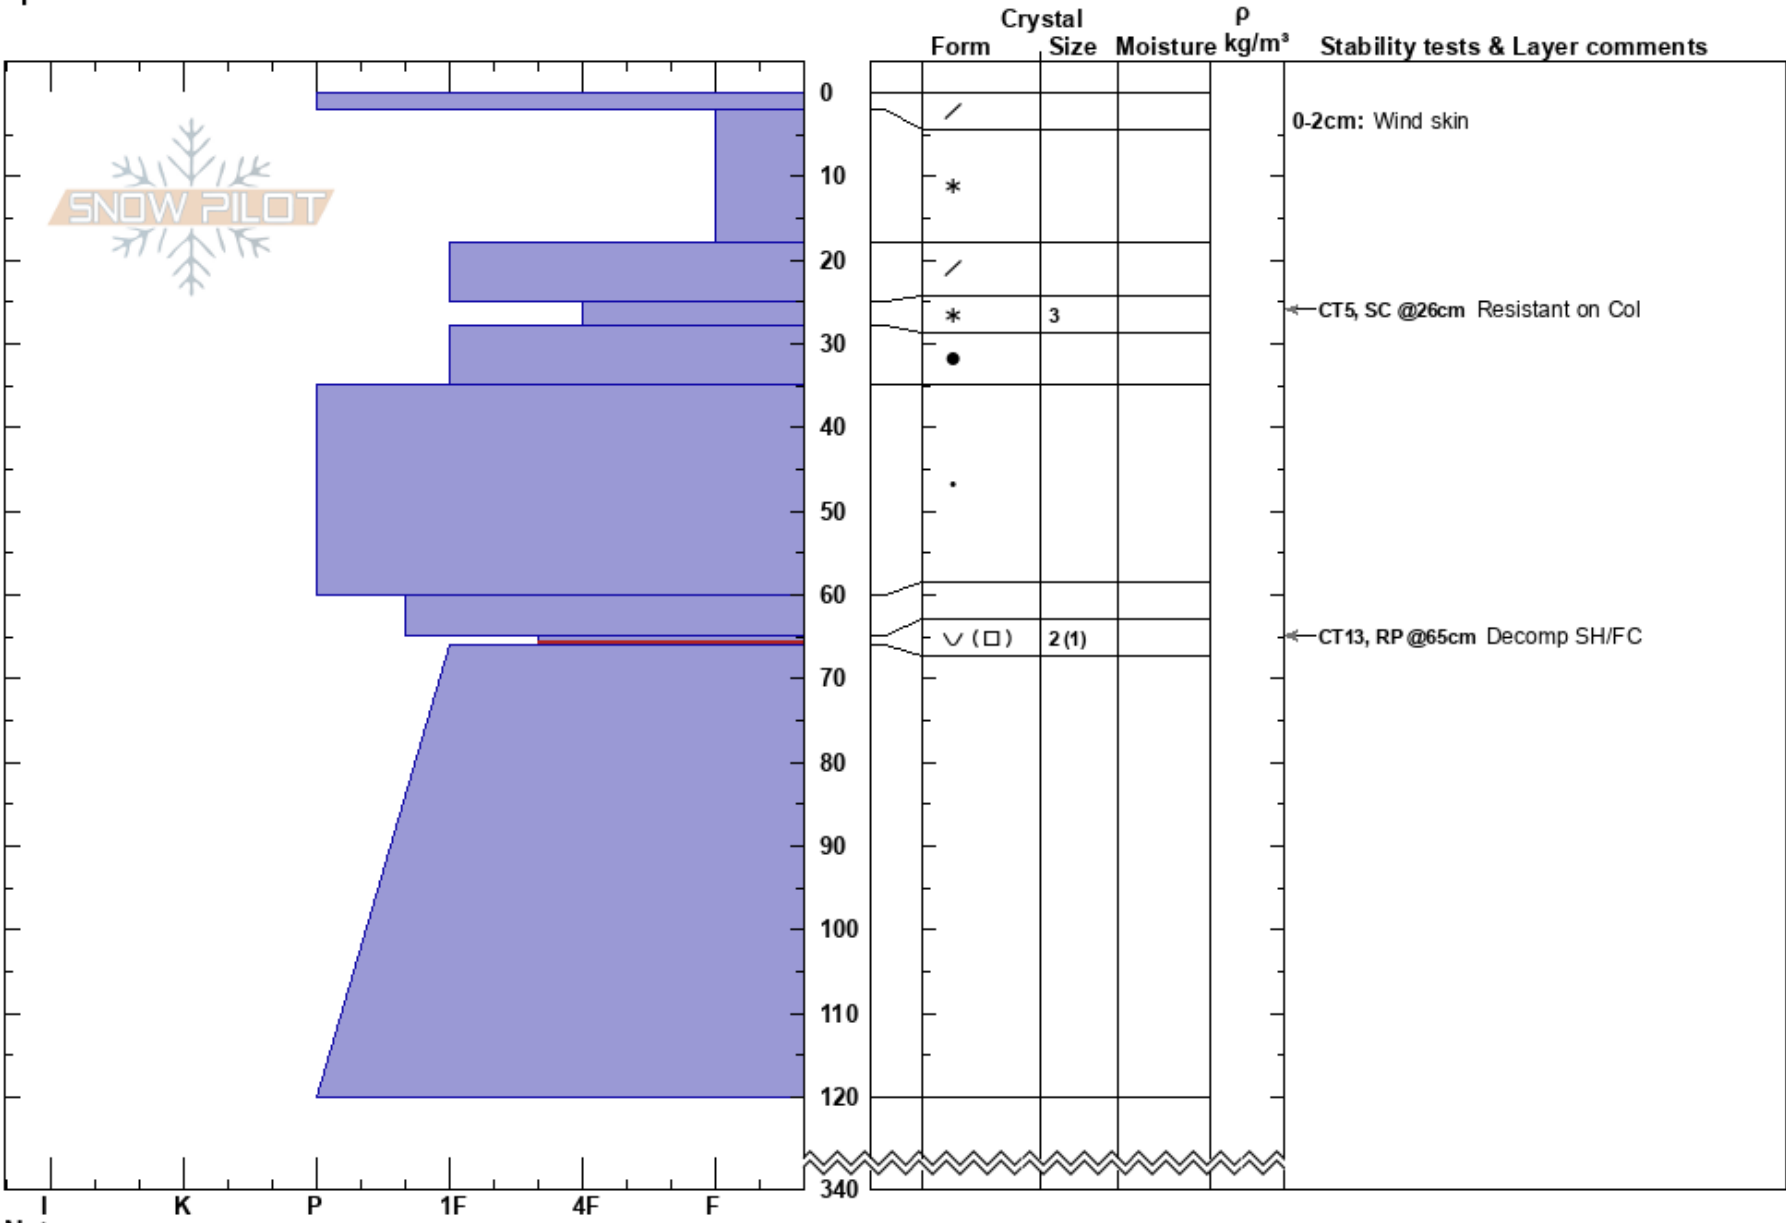

Vegas TG/SM  
 Monashee  
 BC  
 Elevation: 2000 m  
 Aspect: NW  
 Specifics:

Trevor Gavura  
 24/02/2023 - 11:30  
 Co-ord:  
 Slope Angle: 25°  
 Wind Loading:

Stability:  
 Air Temperature: -19°C  
 Sky Cover: CLR  
 Precipitation: NO  
 Wind: Calm

HS:340  
 Layer Notes:  
 0-2cm: Wind skin  
 65-66cm: Problematic layer

Notes: