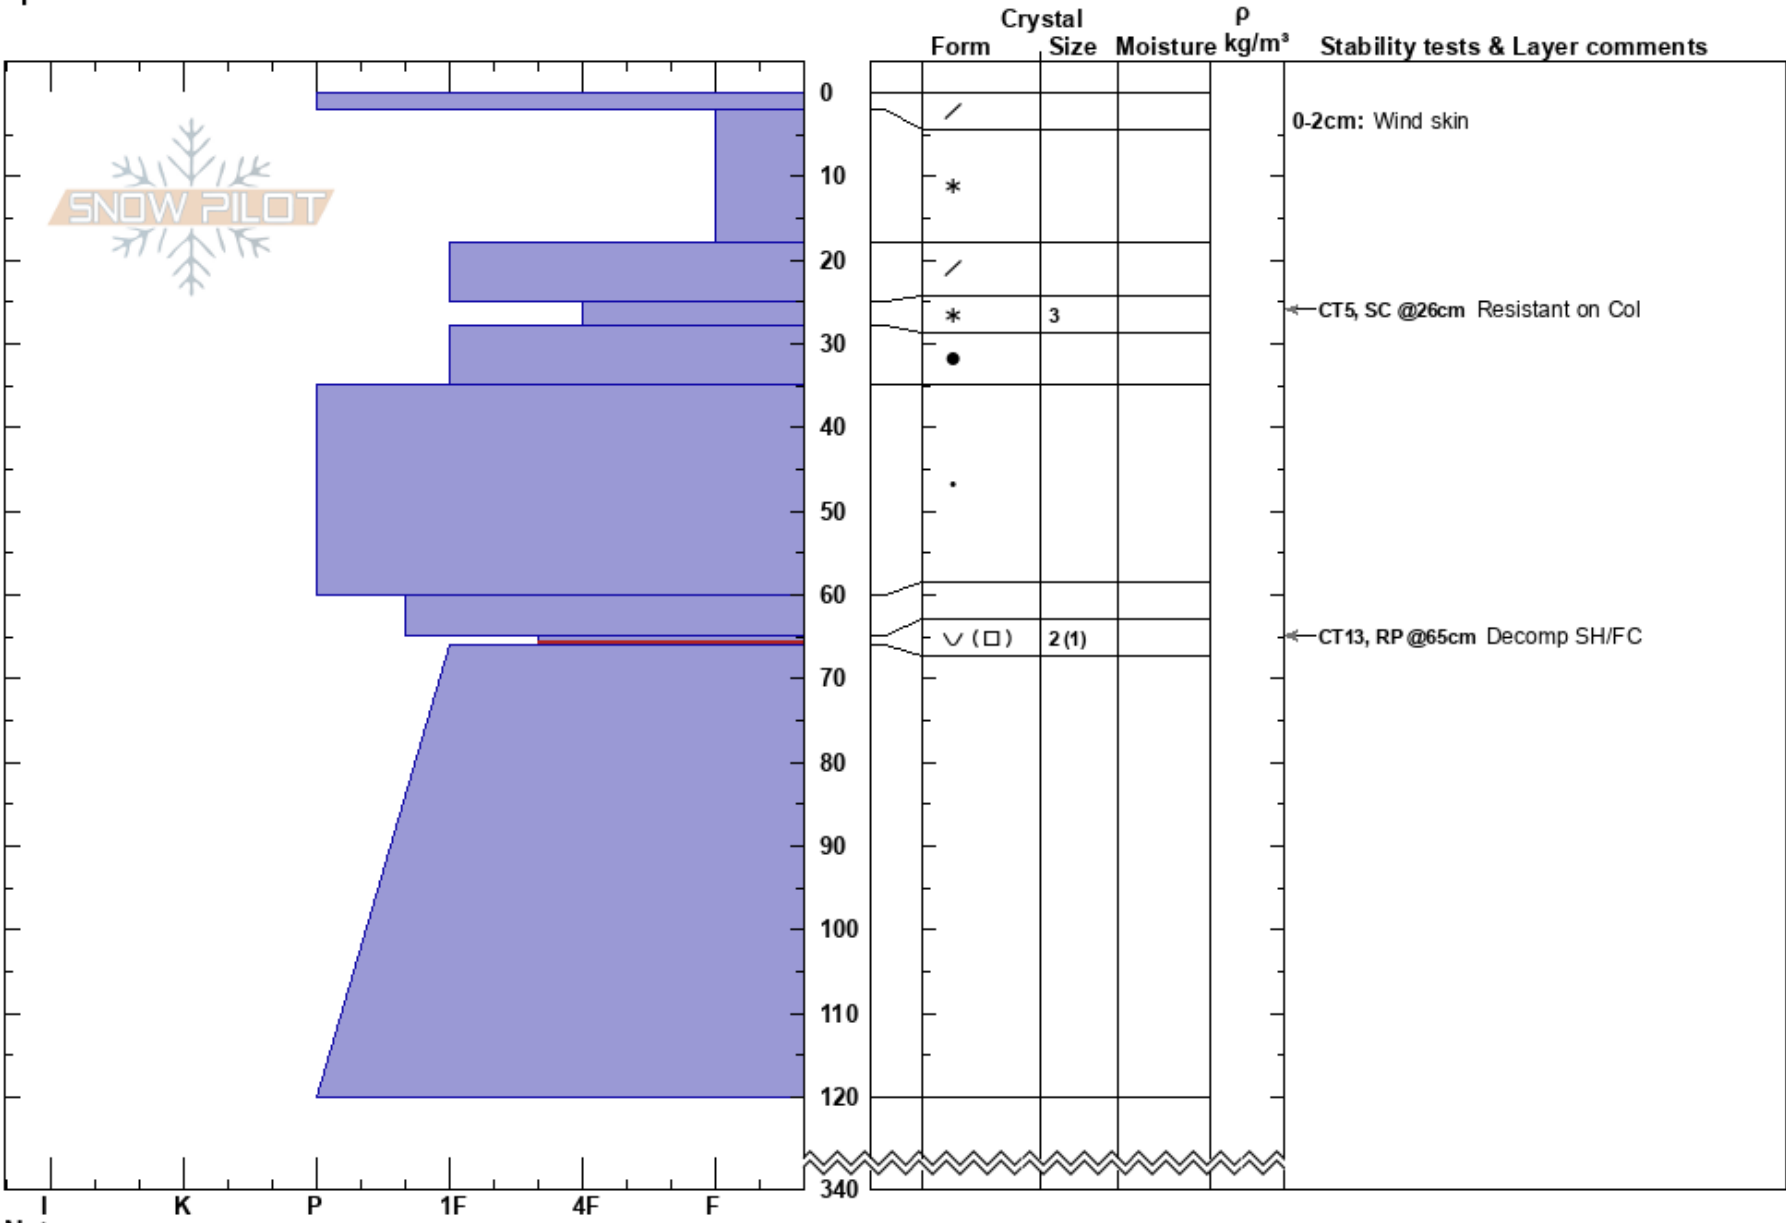

Vegas TG/SM
 Monashee
 BC
 Elevation: 2000 m
 Aspect: NW
 Specifics:

Trevor Gavura
 24/02/2023 - 11:30
 Co-ord:
 Slope Angle: 25°
 Wind Loading:

Stability:
 Air Temperature: -19°C
 Sky Cover: CLR
 Precipitation: NO
 Wind: Calm

HS:340
 Layer Notes:
 0-2cm: Wind skin
 65-66cm: Problematic layer

Notes: