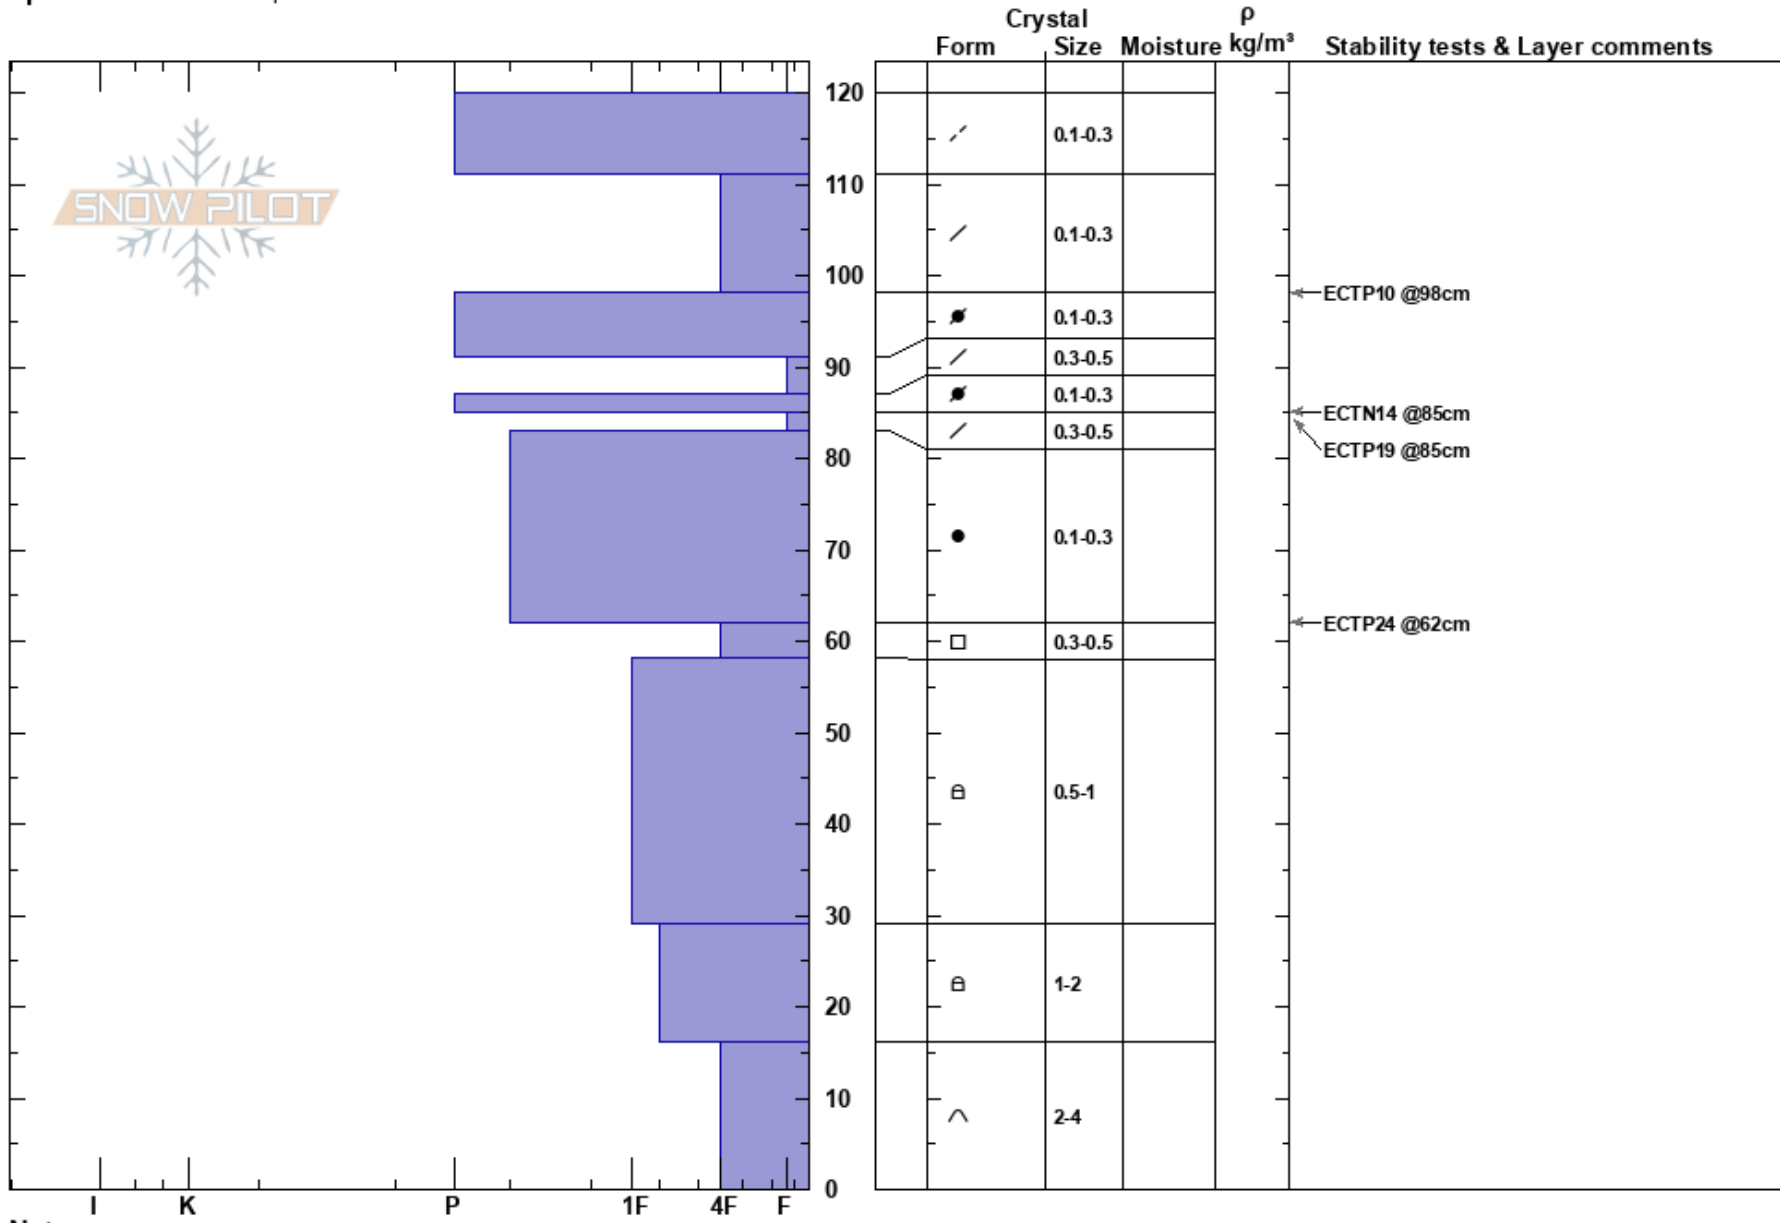

Mt. Arkansas
 Fremont Pass
 CO
Elevation: 11700 ft
Aspect: NW
Specifics: We skied slope

Andrew McWilliams
 02/25/2023 - 11:00am
Co-ord: 39.34970N, -106.17883W
Slope Angle: 31°
Wind Loading: previous

Stability:
Air Temperature: 15°F
Sky Cover: OVC
Precipitation: S-1
Wind: SW Moderate

HS: 120
PF: 2
PS: 2
 62-58cm: Problematic layer

Notes: