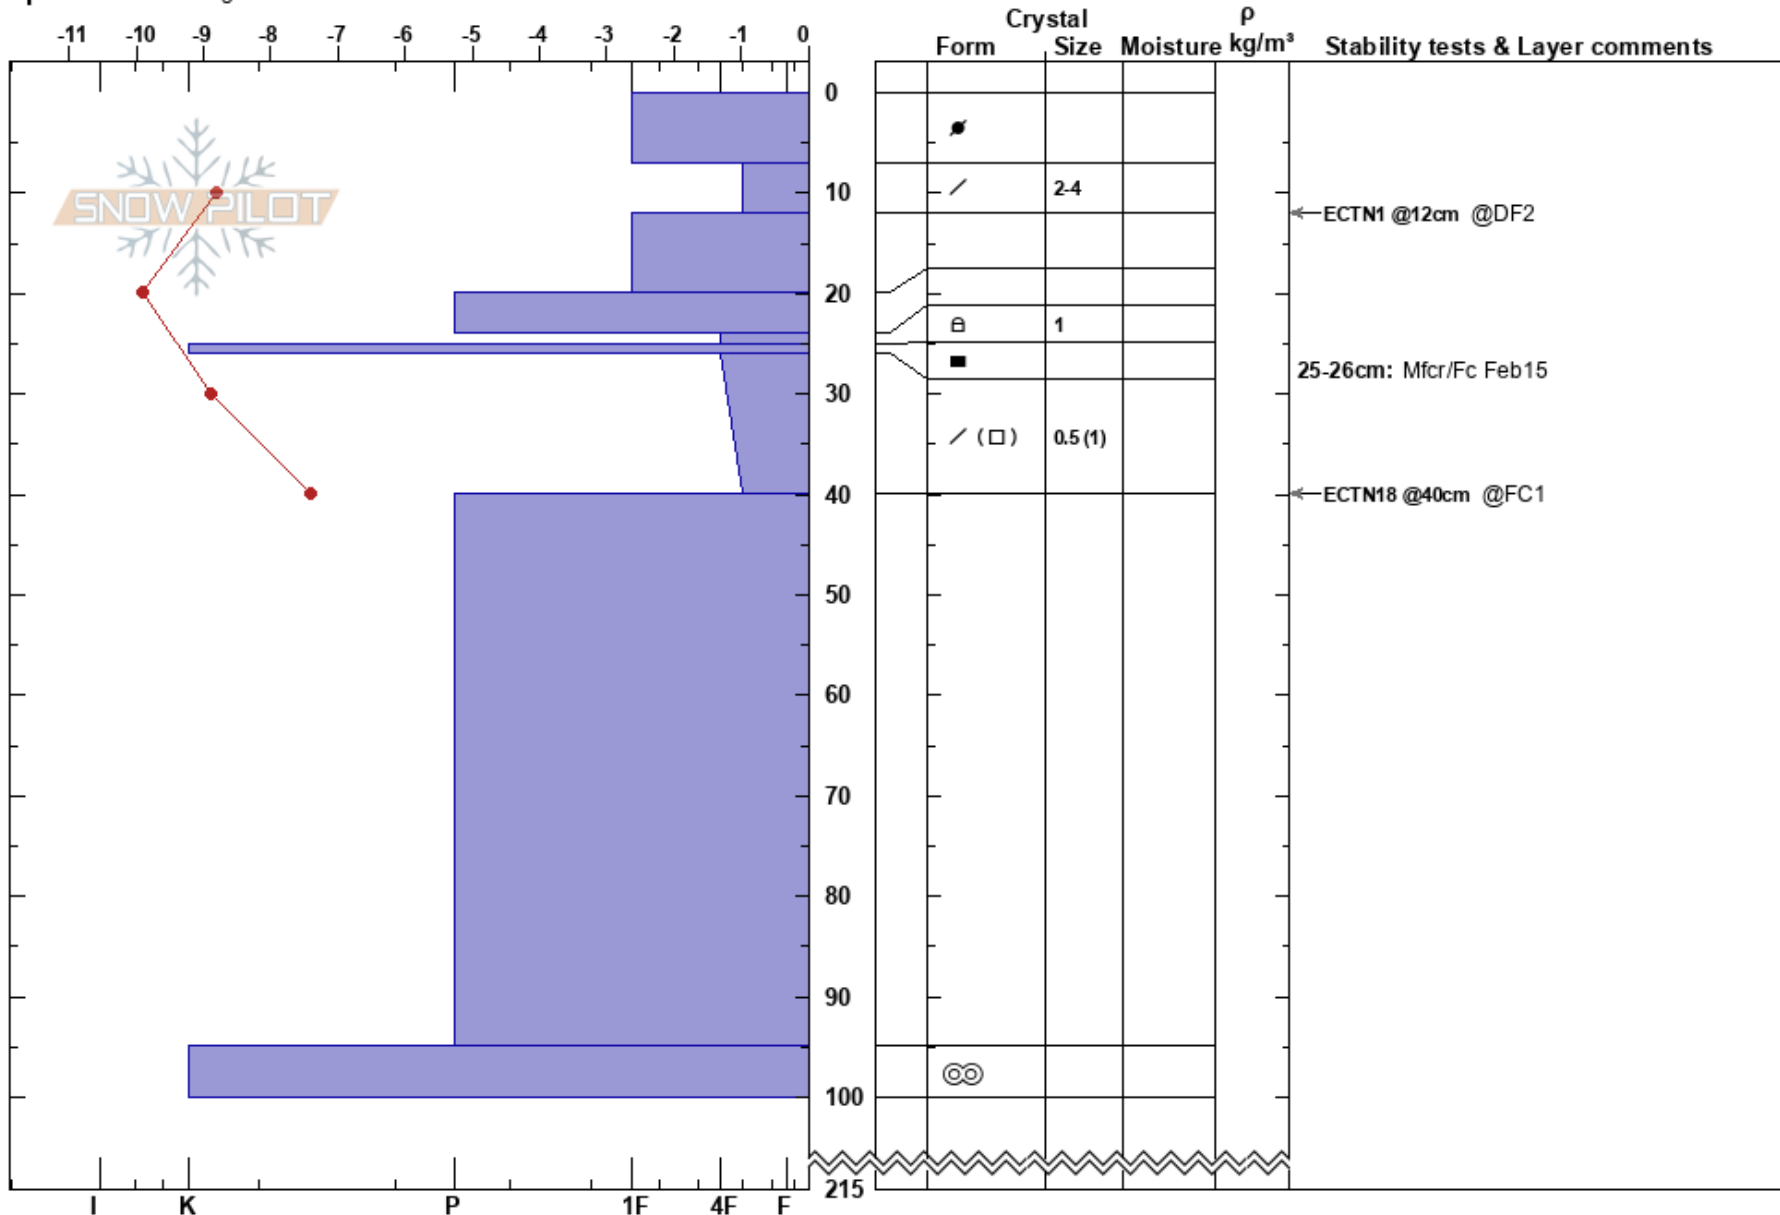

Fågelfjället TL
 Fågelfjället
 Sweden
 Elevation: 850 m
 Aspect: S
 Specifics: Cracking

Stefan Lundin
 25/02/2023 - 12:00
 Co-ord: 65.29839N, 15.46795E
 Slope Angle: 32°
 Wind Loading: yes

Stability: HS:215 Layer Notes:
 Air Temperature: -7°C PF: 25 25-26cm: Mfcr/Fc Feb15
 Sky Cover: BKN
 Precipitation: NO
 Wind: NW Moderate