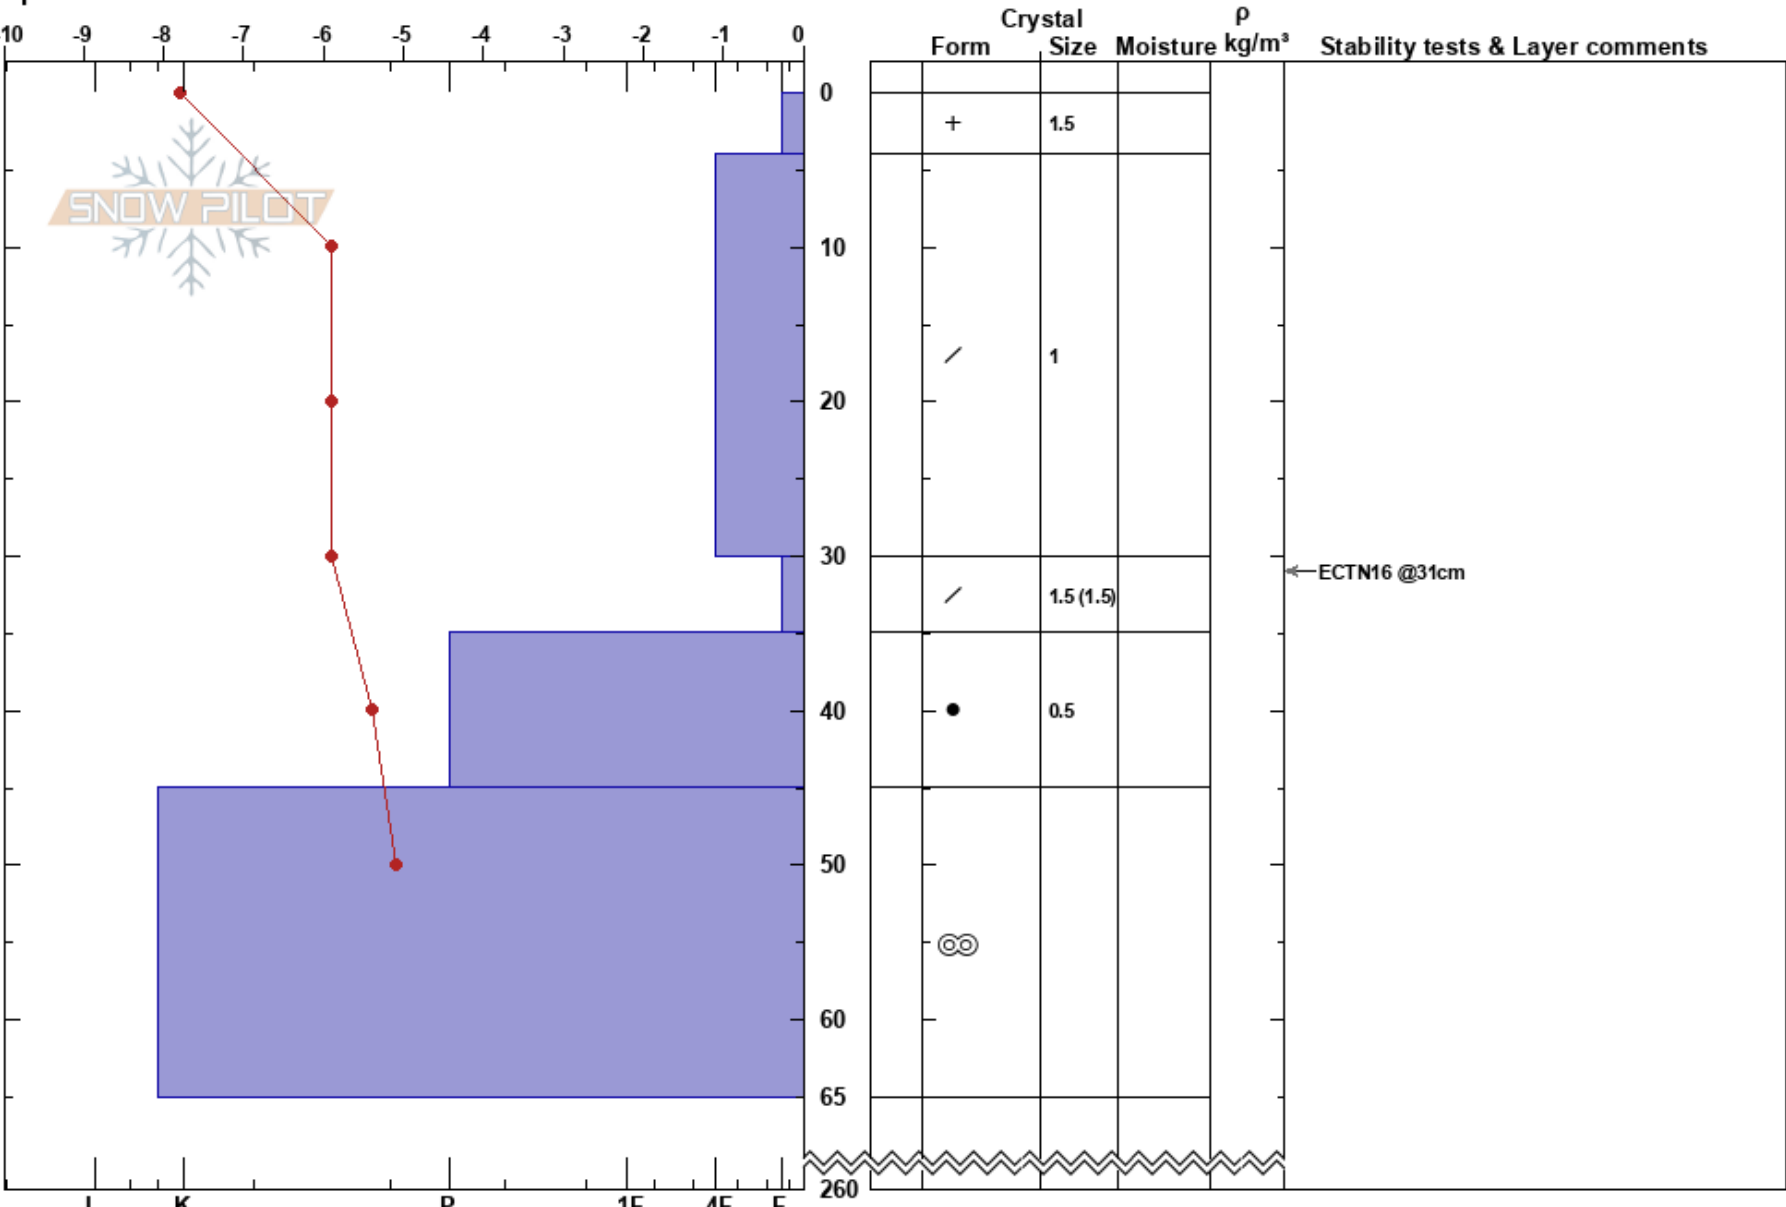

Lillstendsalsfjället N
 Våådalen
 Sweden
Elevation: 950 m
Aspect: N
Specifics:

Oskar Brodén
 25/02/2023 - 11:55
Co-ord: 63.10937N, 12.69247E
Slope Angle: 18°
Wind Loading: no

Stability:
Air Temperature: -7°C
Sky Cover: BKN
Precipitation: NO
Wind: N Light Breeze

HS: 260

Layer Notes:

Notes: