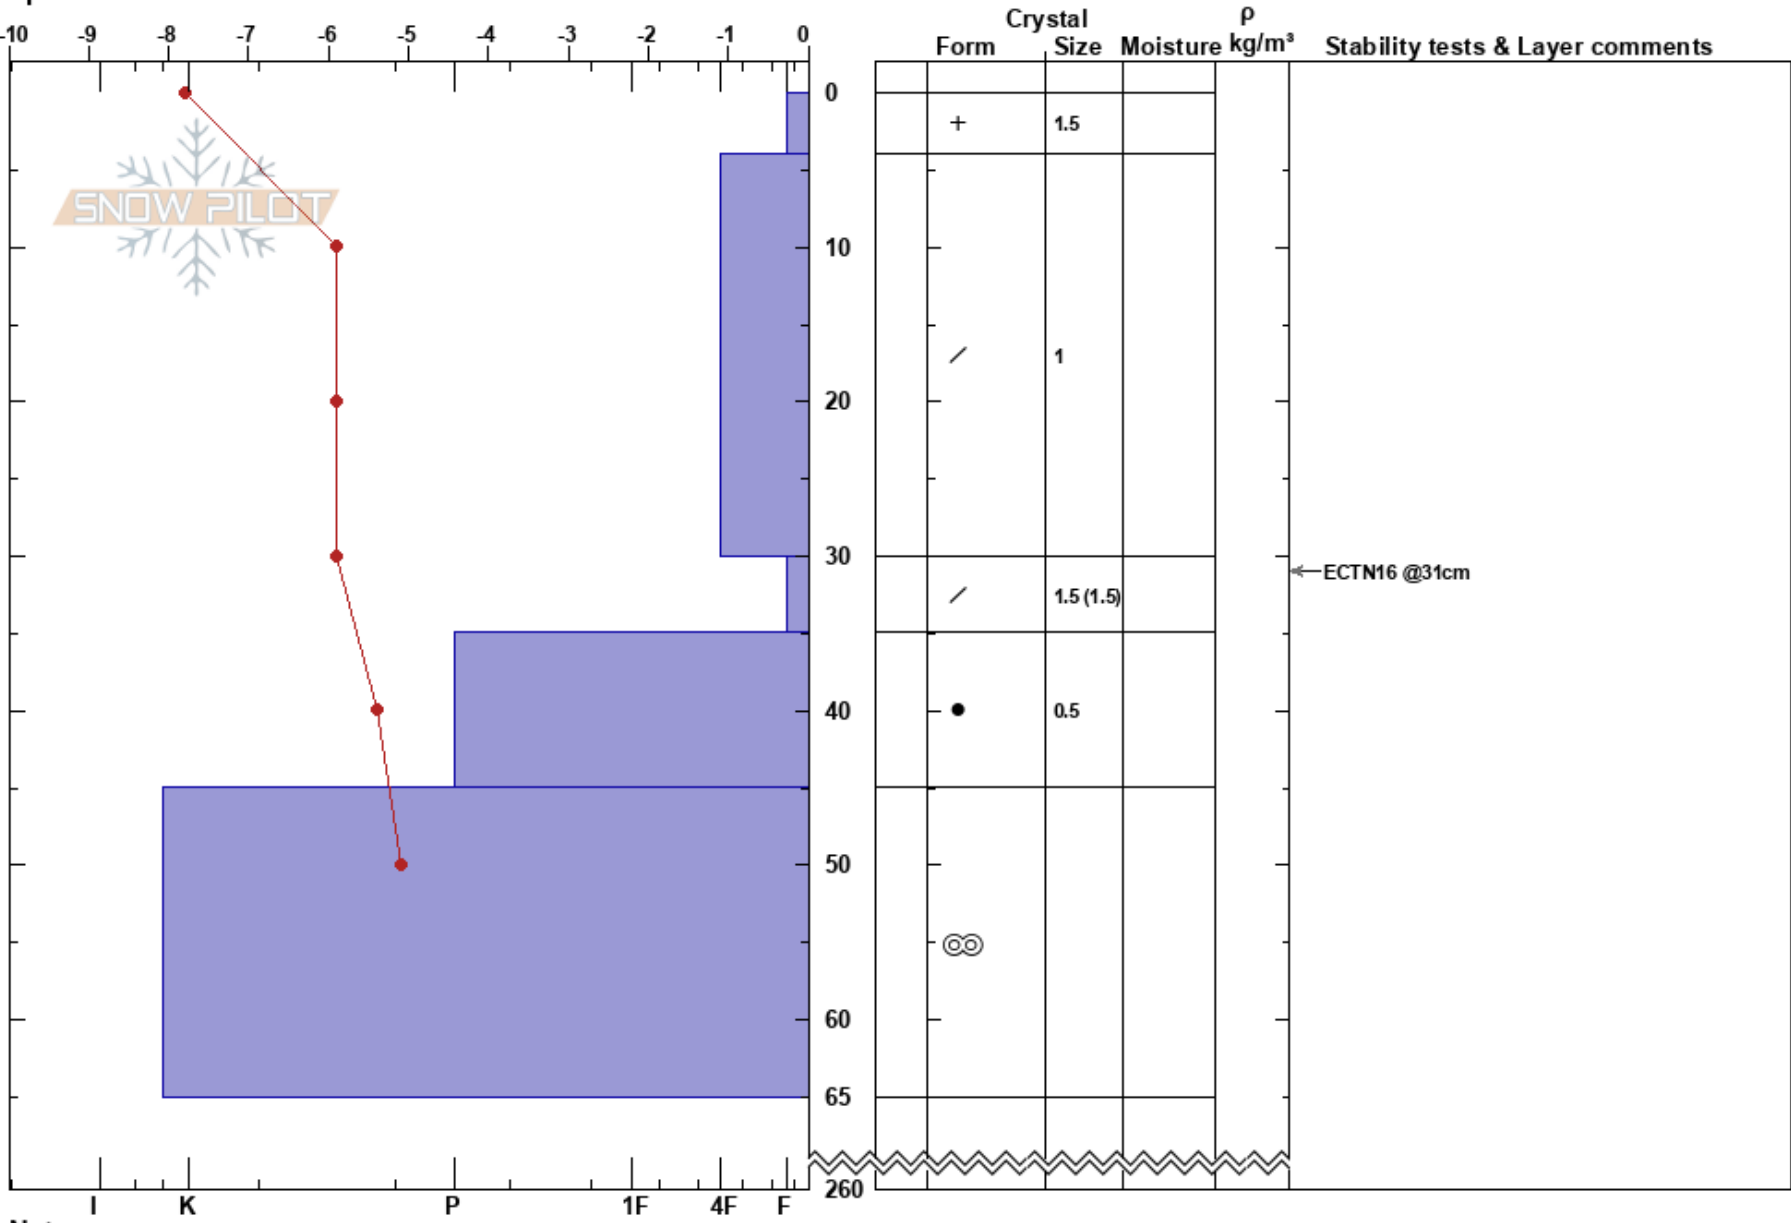

Lillstendsalsfjället N
 Våådalen
 Sweden
Elevation: 950 m
Aspect: N
Specifics:

Oskar Brodén
 25/02/2023 - 11:55
Co-ord: 63.10937N, 12.69247E
Slope Angle: 18°
Wind Loading: no

Stability: HS:260 **Layer Notes:**
Air Temperature: -7°C
Sky Cover: BKN
Precipitation: NO
Wind: N Light Breeze