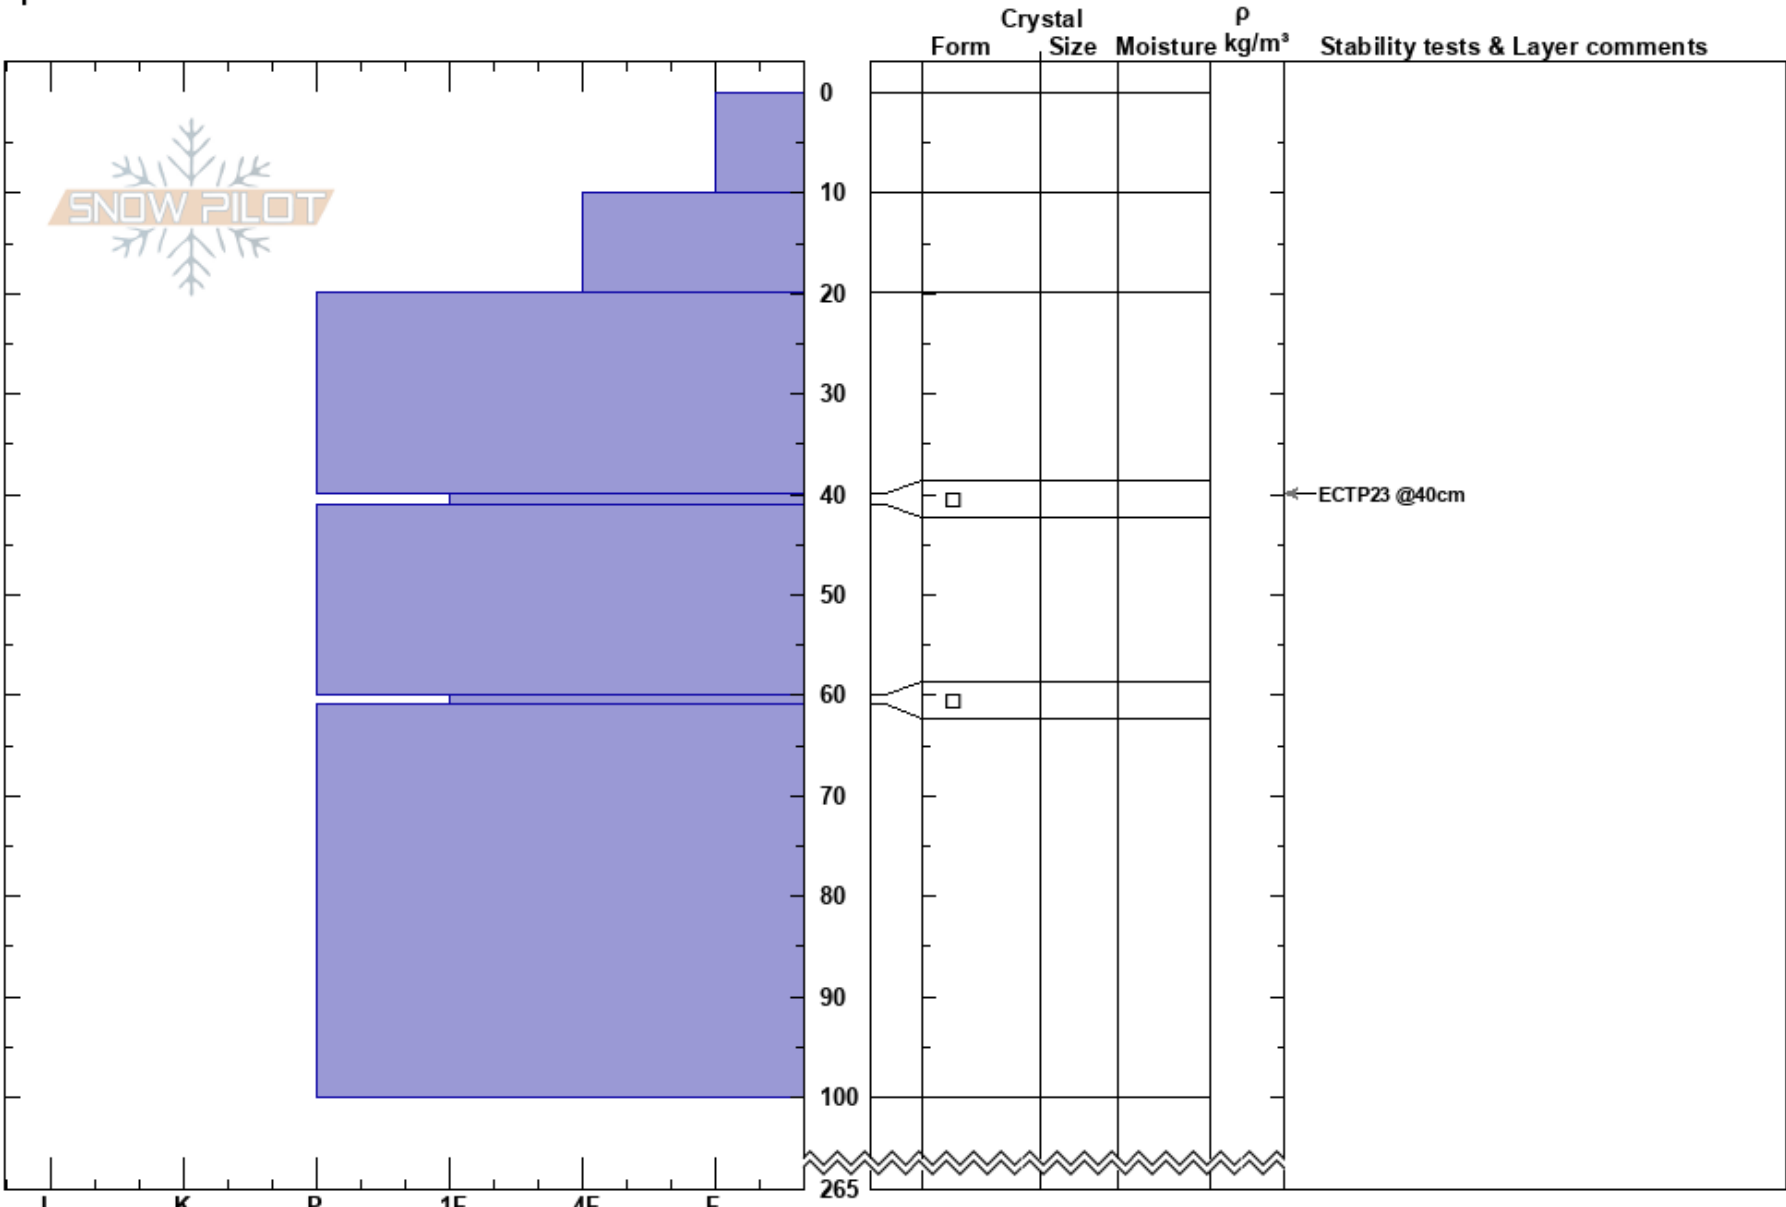

Smalls Wall
 Chugach Range
 AK
 Elevation: 2000 ft
 Aspect: NE
 Specifics:

Eva Bingham
 02/24/2023 - 11:30am
 Co-ord:
 Slope Angle:
 Wind Loading: no

Stability:
 Air Temperature:
 Sky Cover: FEW
 Precipitation: NO
 Wind: Calm

HS:265

Layer Notes:

Notes: