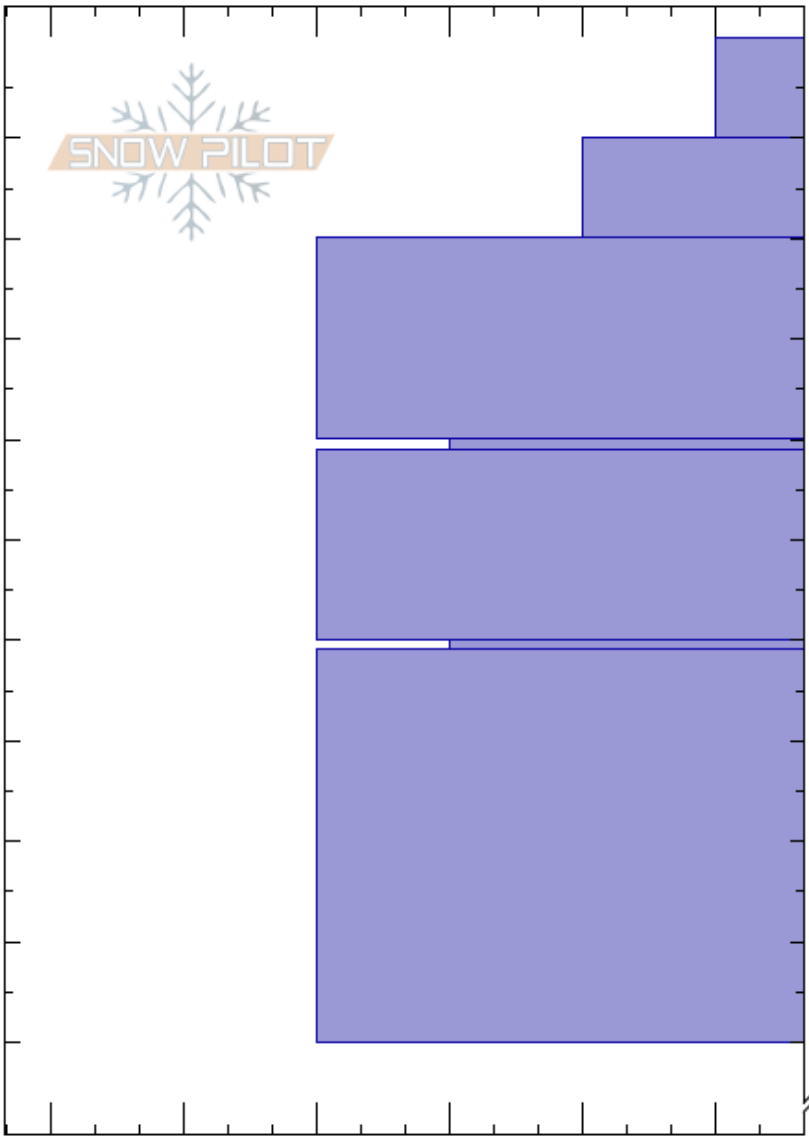

Smalls Wall
 Chugach Range
 AK
 Elevation: 2000 ft
 Aspect: NE
 Specifics:

Eva Bingham
 02/24/2023 - 11:30am
 Co-ord:
 Slope Angle:
 Wind Loading: no

Stability:
 Air Temperature:
 Sky Cover: FEW
 Precipitation: NO
 Wind: Calm

HS:265

Layer Notes:

Height (ft)	Crystal		Moisture	ρ kg/m ³	Stability tests & Layer comments
	Form	Size			
0 - 40					
40	□				← ECTP23 @40cm
40 - 60					
60	□				
60 - 100					

Notes: