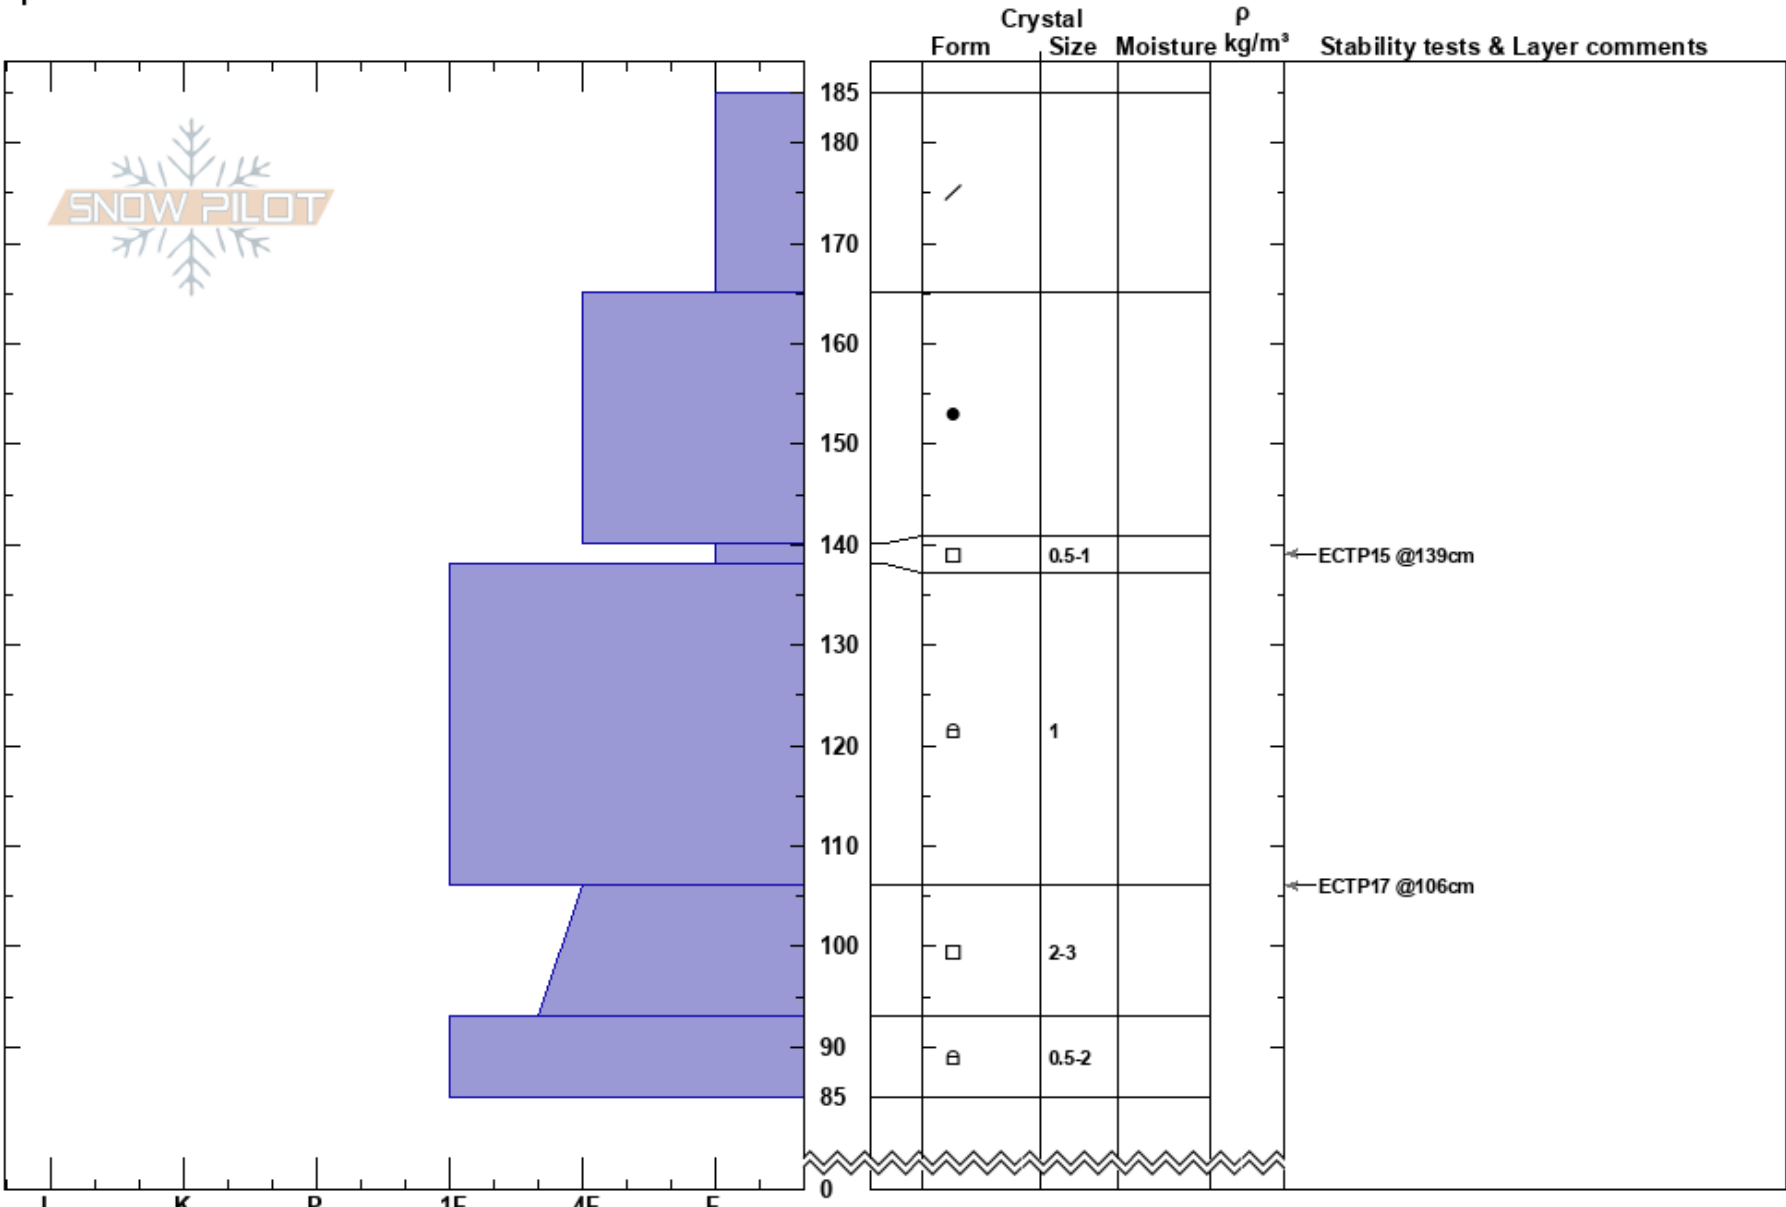

Long Hollow
 Wyoming Range
 WY
 Elevation: 9500 ft
 Aspect: SE
 Specifics:

Alex Drinkard
 02/24/2023 - 1:00pm
 Co-ord: 42.64058N, -110.53860W
 Slope Angle: 23°
 Wind Loading: previous

Stability:
 Air Temperature:
 Sky Cover: SCT
 Precipitation: NO
 Wind: W Moderate

HS: 185
 PF: 25 140-138cm: Problematic layer
 PS: 20

Notes: Dug on a previously wind loaded slope. Rode low angle terrain near snow pit and remotely triggered two D2-R2 avalanches