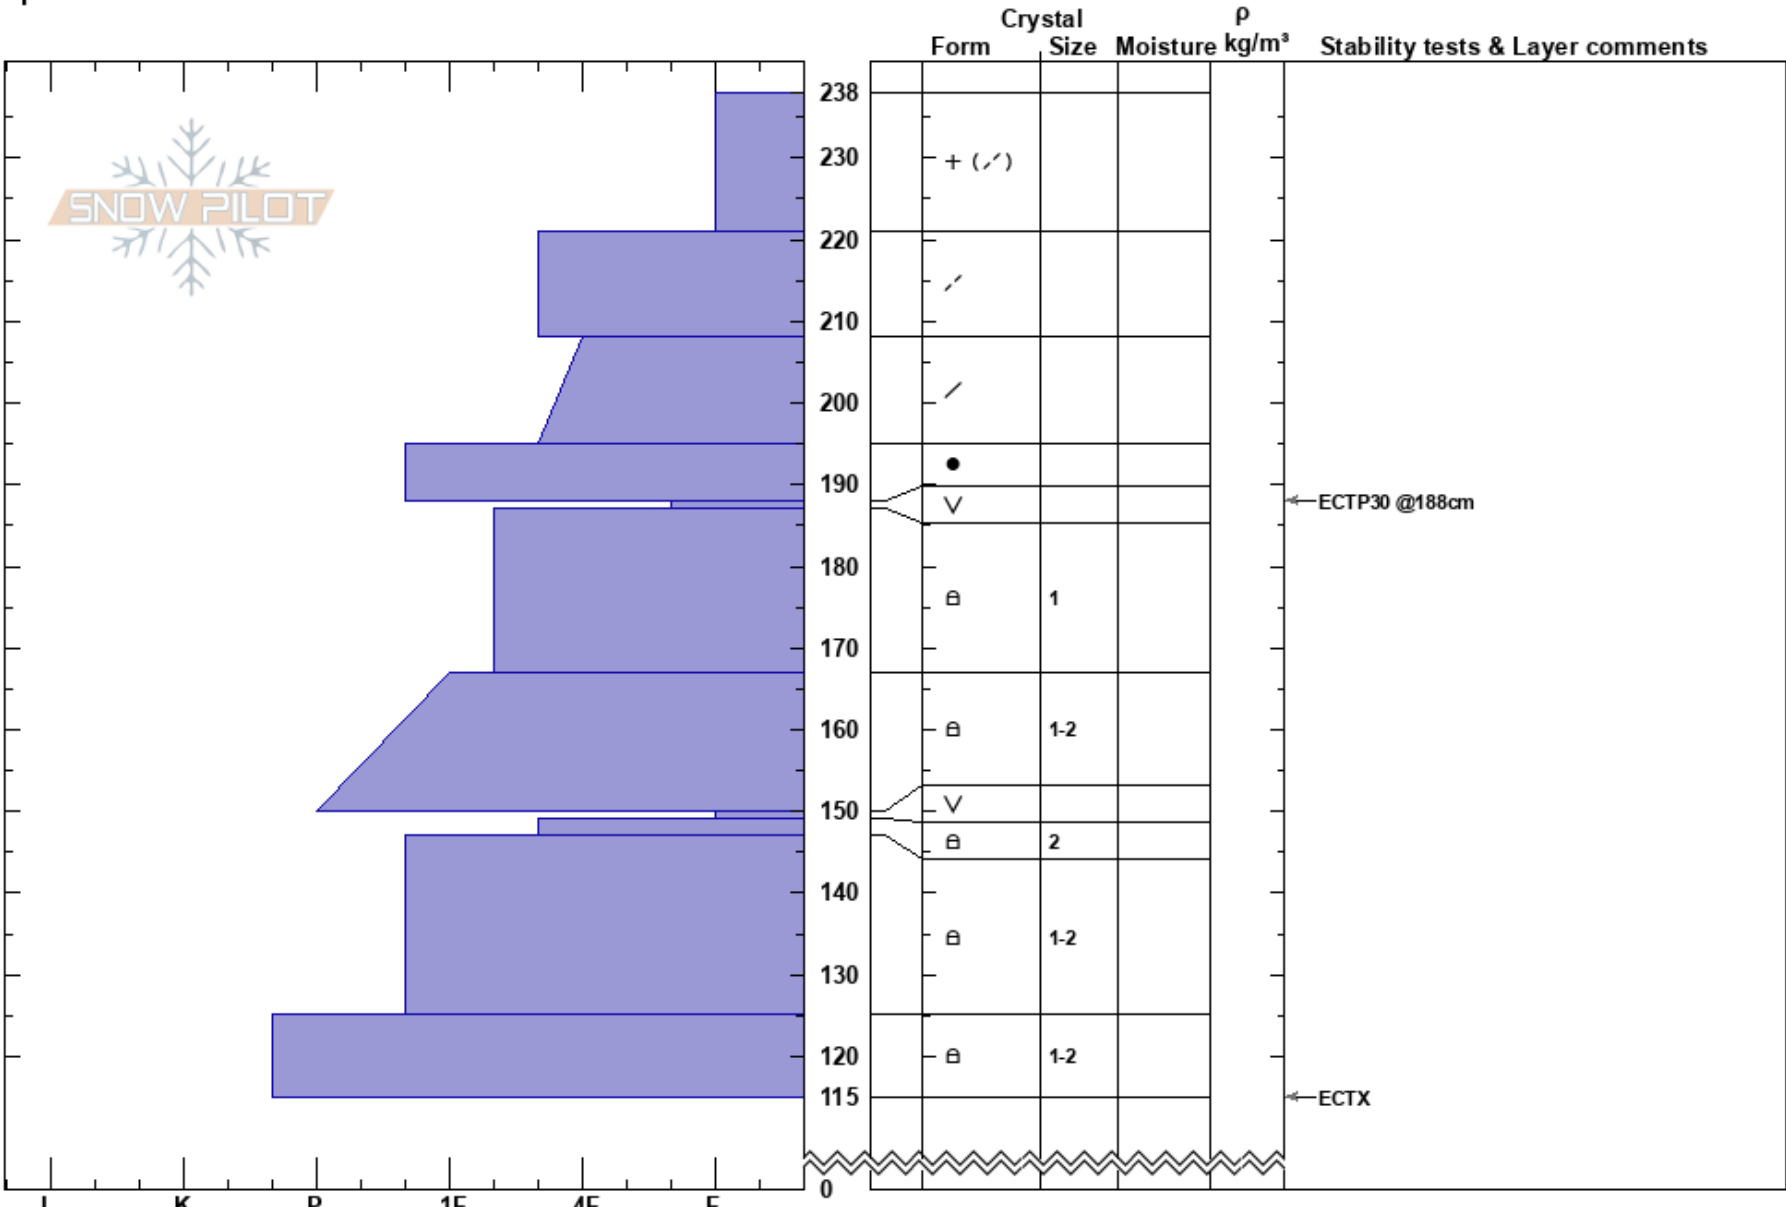

Independence Peak
 Beartooths
 MT
 Elevation: 9815 ft
 Aspect: 120°
 Specifics:

Alex Marienthal
 02/24/2023 - 1:40pm
 Co-ord: 45.20864N, -110.22116W
 Slope Angle: 17°
 Wind Loading: yes

Stability: Fair
 Air Temperature:
 Sky Cover: BKN
 Precipitation: NO
 Wind: NE Strong

HS:238
 238-221cm: Problematic layer

Notes: