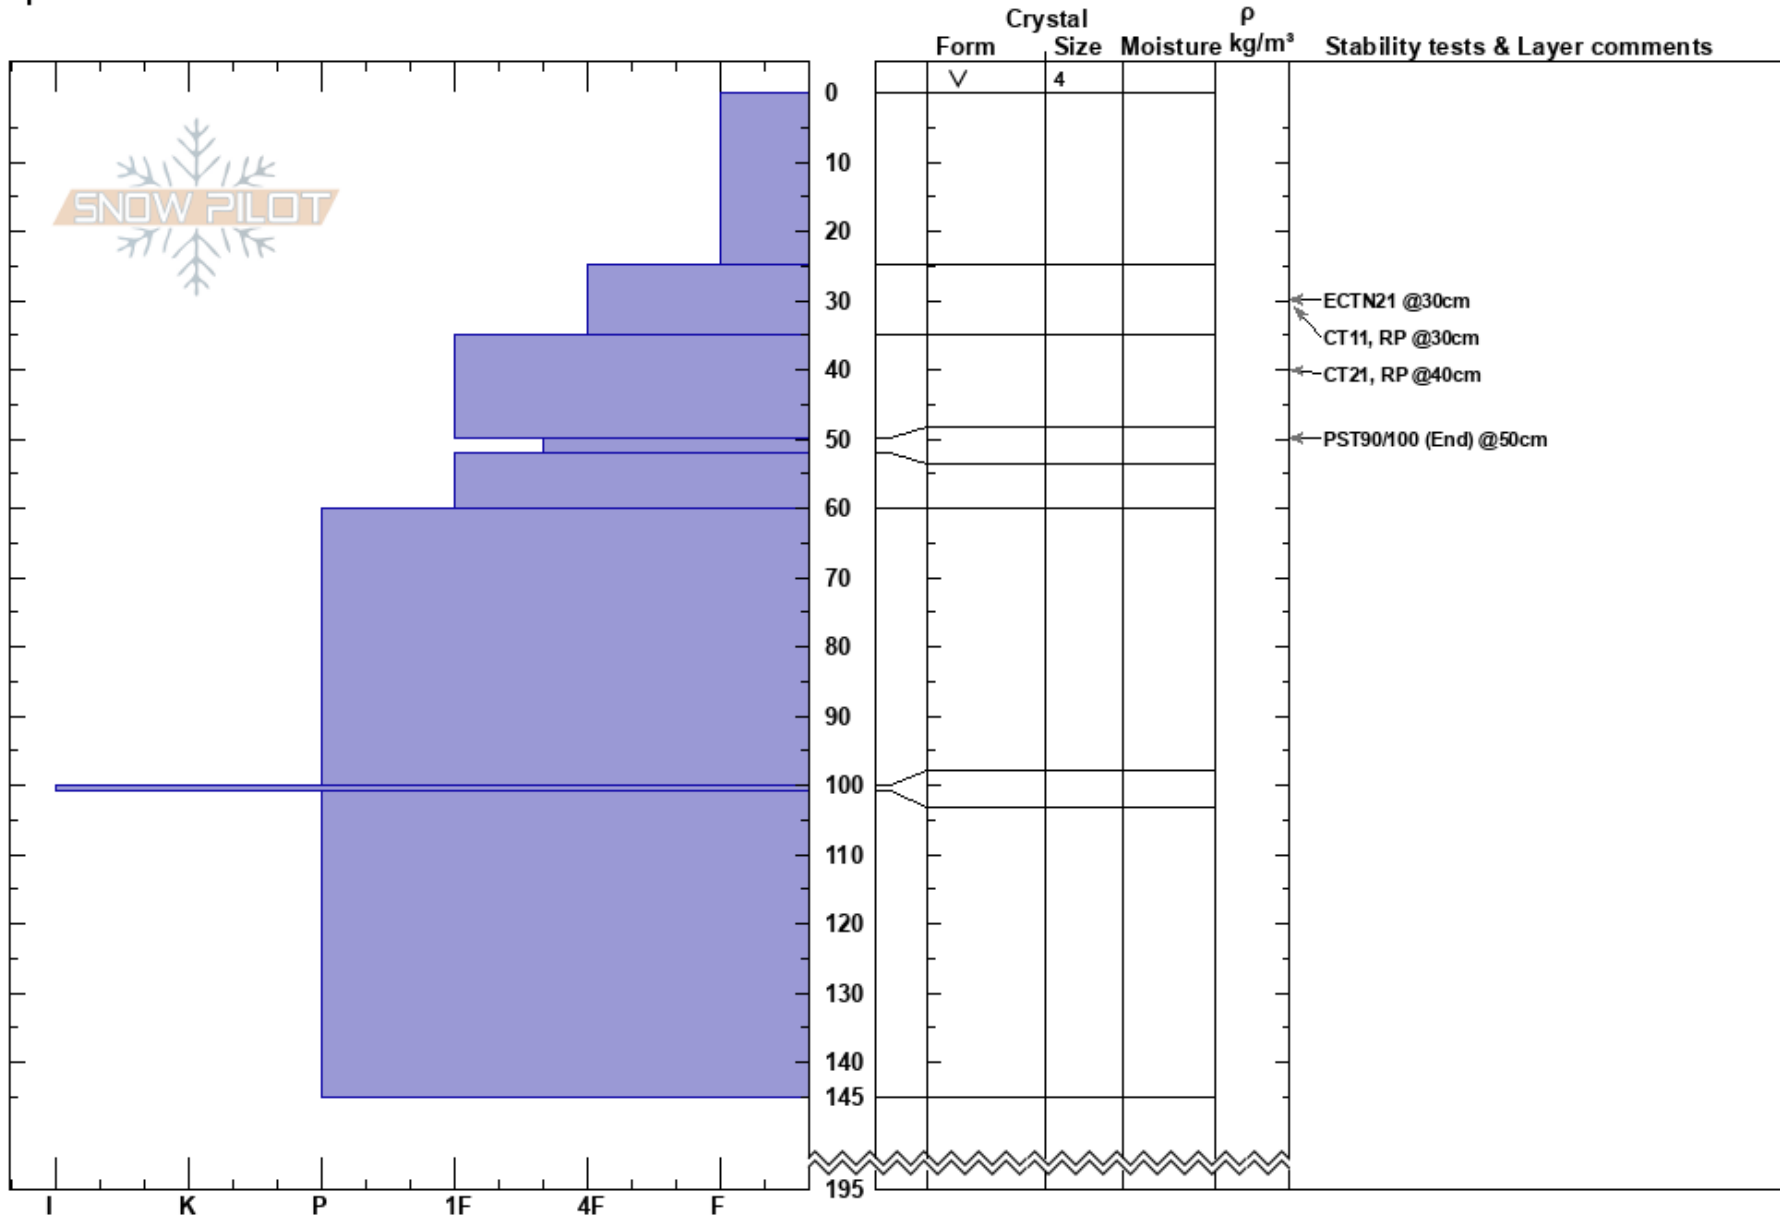

Bobs Knob
 Boise Mountains
 ID
 Elevation: 1964 m
 Aspect: N
 Specifics:

Toji Sakamoto
 02/24/2023 - 12:30pm
 Co-ord: 43.76233N, -116.06471W
 Slope Angle: 22°
 Wind Loading:

Stability:
 Air Temperature:
 Sky Cover: CLR
 Precipitation: NO
 Wind: Calm

HS: 195
 PF: 50 50-52cm: Problematic layer
 PS: 25

Layer Notes:

Notes: