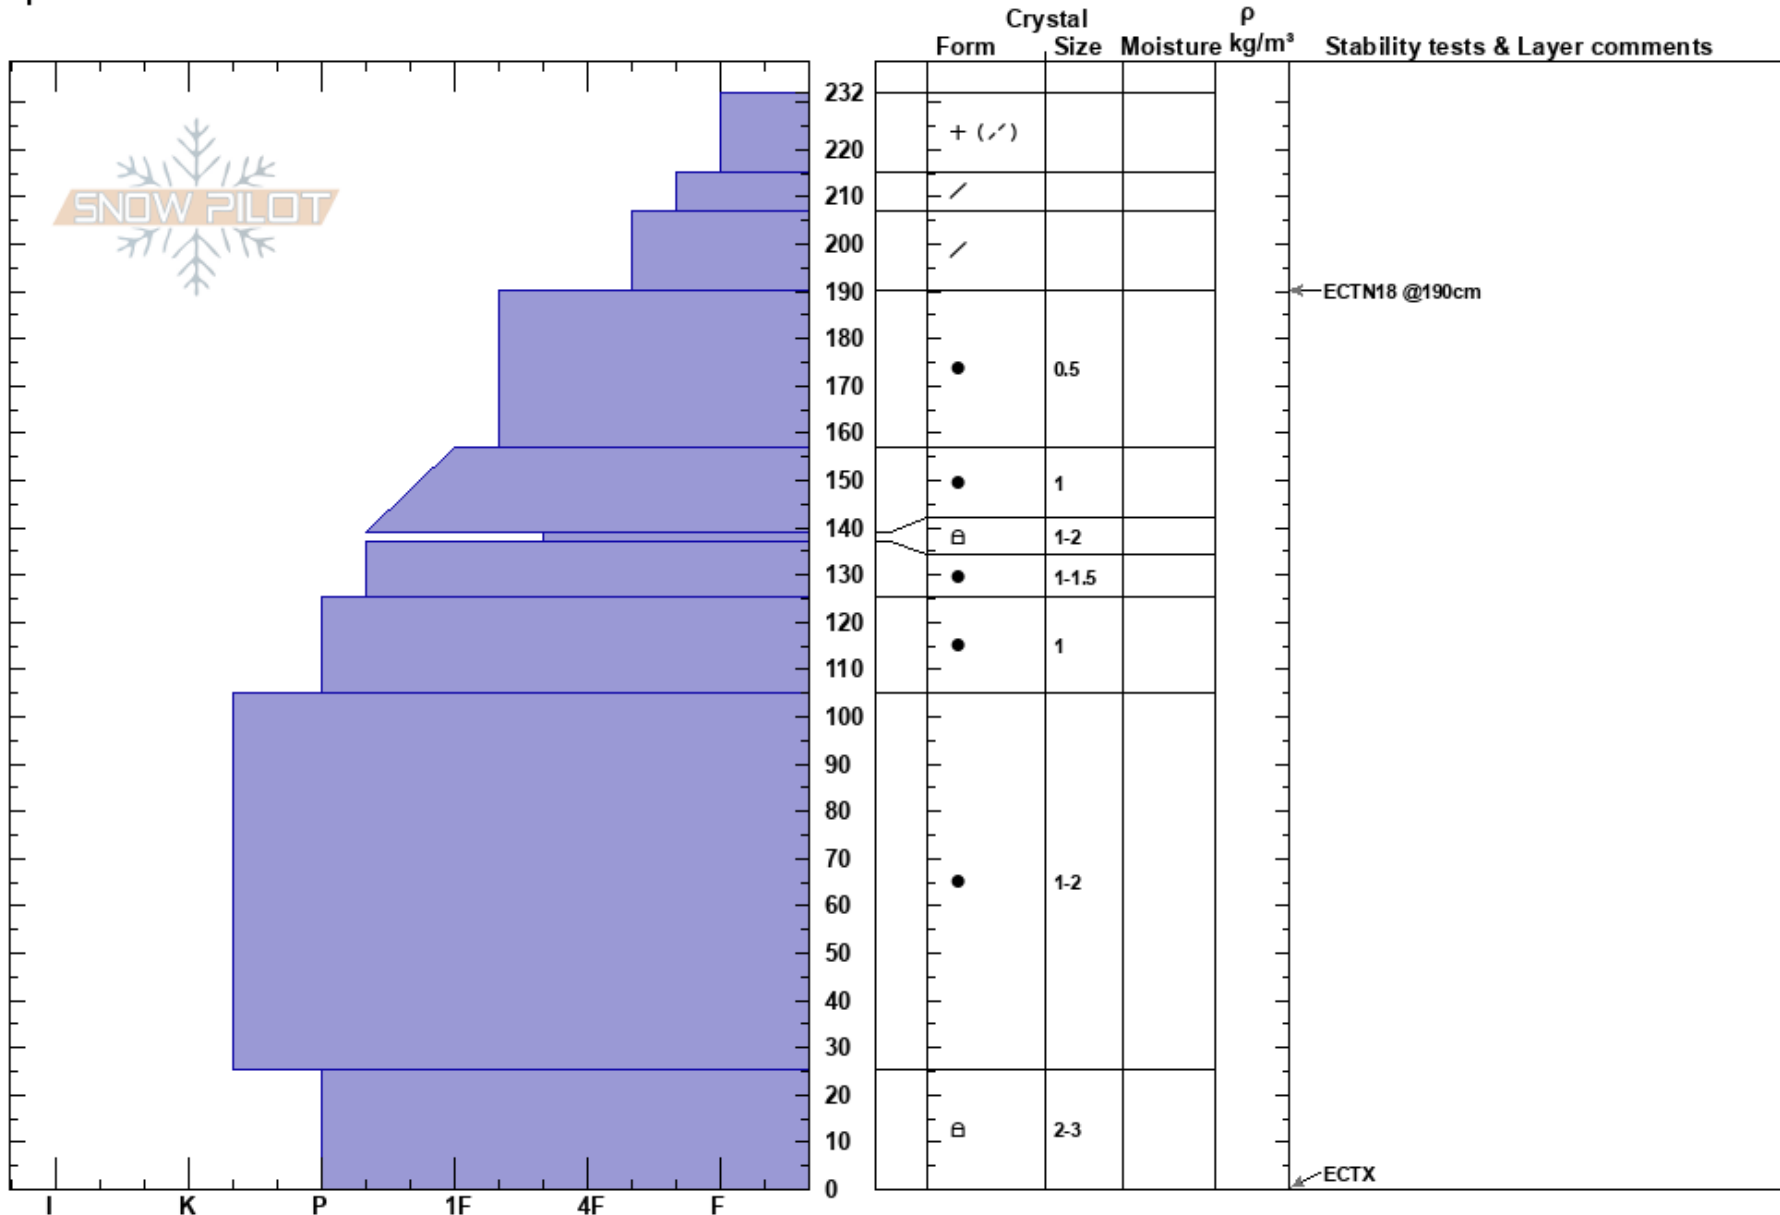

Monument Peak
 Beartooths
 MT
 Elevation: 9525 ft
 Aspect: 300°
 Specifics:

Alex Marienthal
 02/24/2023 - 12:01pm
 Co-ord: 45.20119N, -110.21245W
 Slope Angle: 23°
 Wind Loading: yes

Stability: Fair
 Air Temperature: -13°C
 Sky Cover: OVC
 Precipitation: S-1
 Wind: SE Moderate

HS:232
 232-215cm: Problematic layer

Notes: Measured 2.5" of SWE in top 18" of snowpack, assumed to be new snow from past week.