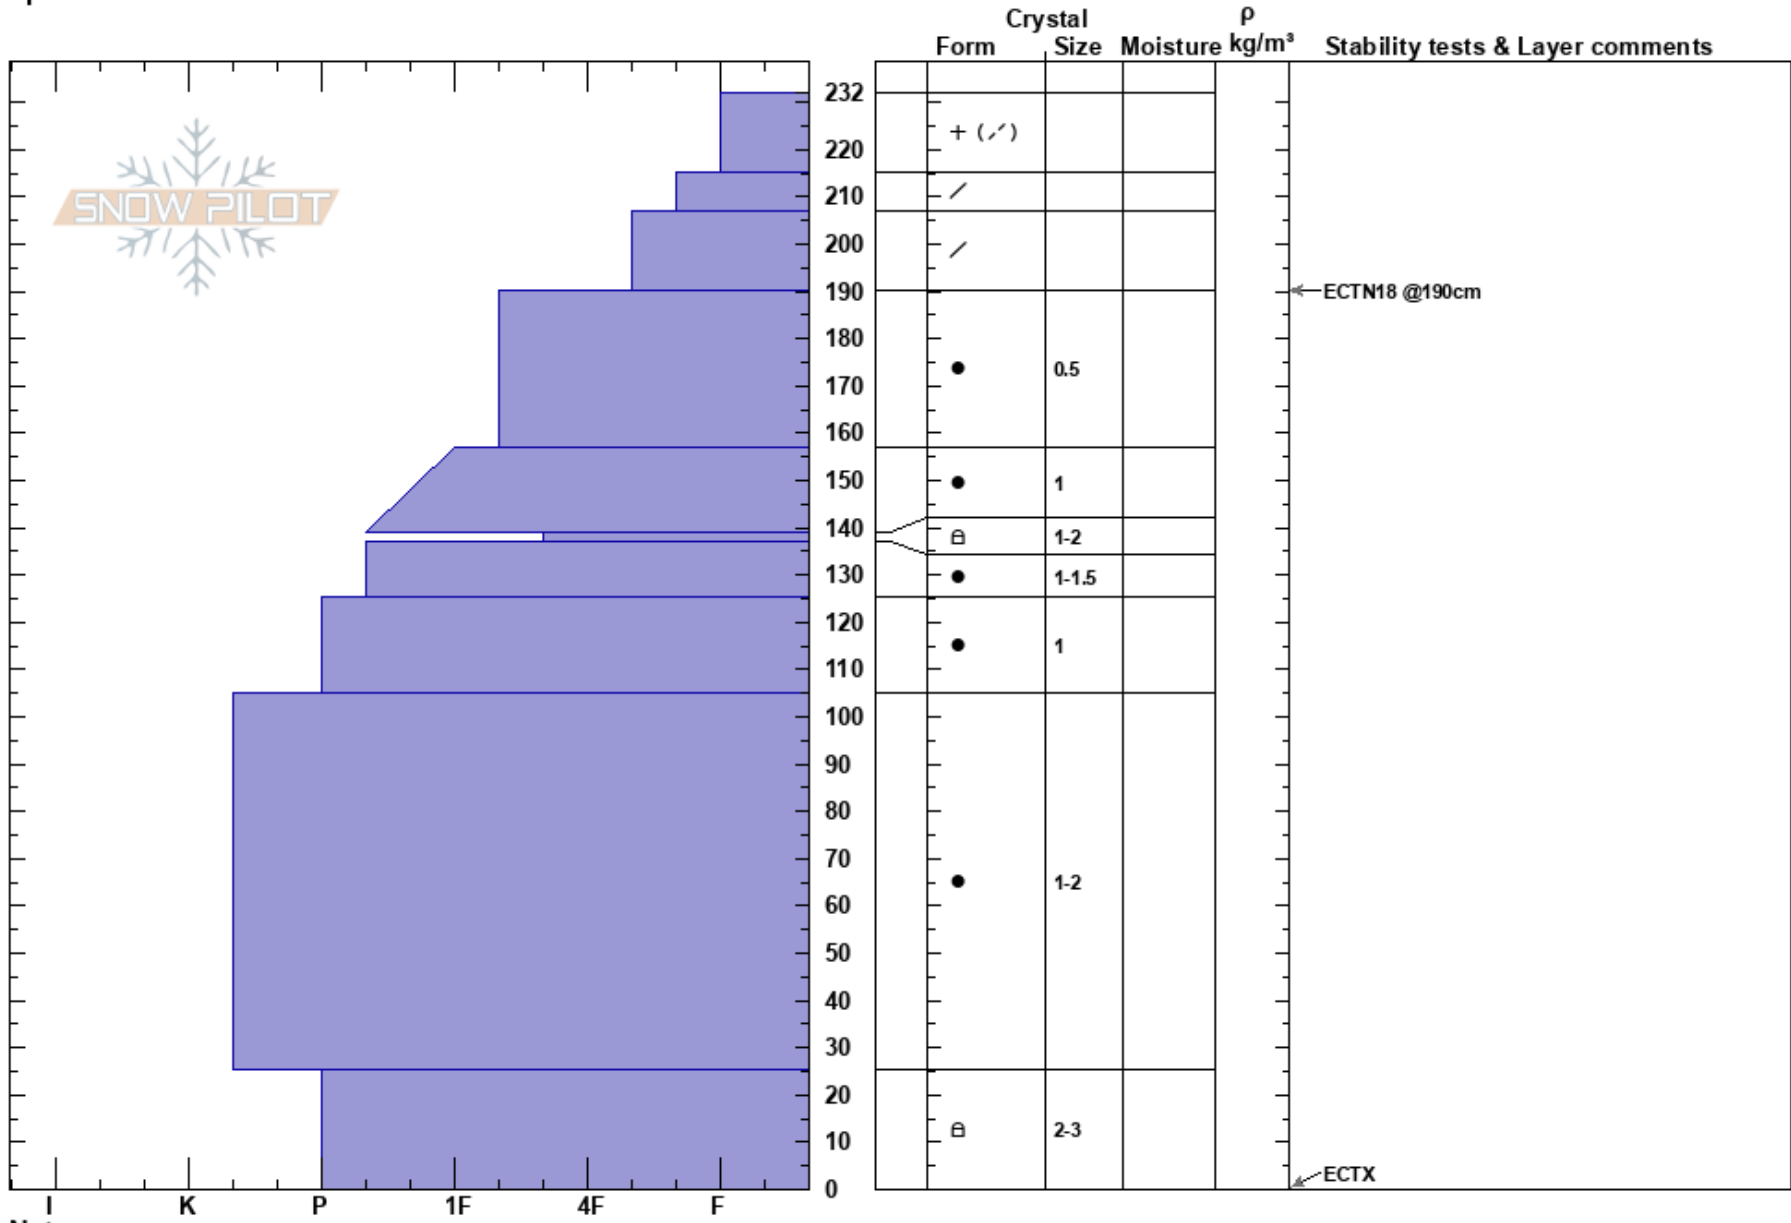

Monument Peak  
 Beartooths  
 MT  
 Elevation: 9525 ft  
 Aspect: 300°  
 Specifics:

Alex Marienthal  
 02/24/2023 - 12:01pm  
 Co-ord: 45.20119N, -110.21245W  
 Slope Angle: 23°  
 Wind Loading: yes

Stability: Fair  
 Air Temperature: -13°C  
 Sky Cover: OVC  
 Precipitation: S-1  
 Wind: SE Moderate

HS:232  
 232-215cm: Problematic layer

Notes: Measured 2.5" of SWE in top 18" of snowpack, assumed to be new snow from past week.