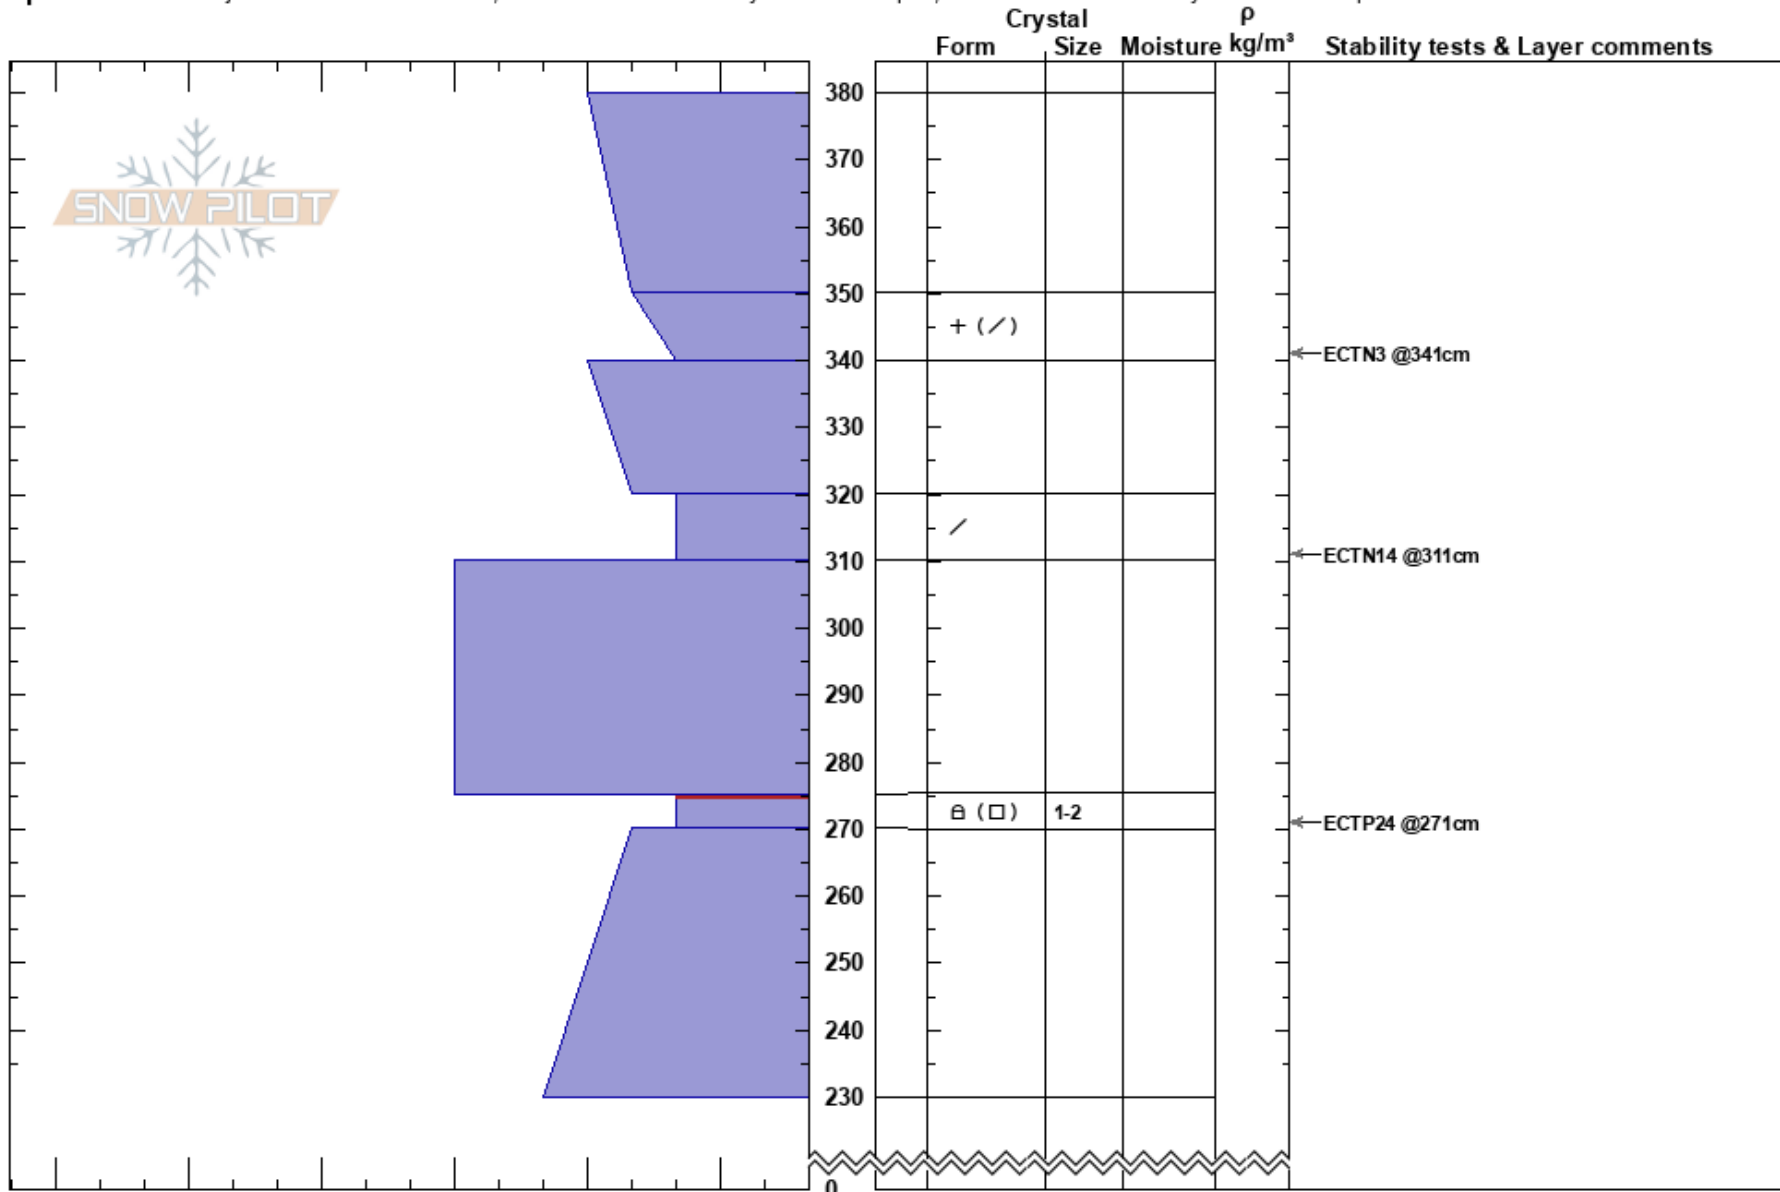

White Pine
 Wasatch Range
 UT
 Elevation: 8900 ft
 Aspect: 320°

Bo Torrey
 02/24/2023 - 3:00pm
 Co-ord: 40.55216N, -111.67871W
 Slope Angle: 38°
 Wind Loading: yes

Stability:
 Air Temperature:
 Sky Cover: FEW
 Precipitation: NO
 Wind: S Moderate

HS:380
 275-270cm: Problematic layer

Specifics: Pit is adjacent to avalanche: crown; Recent avalanche activity on similar slopes; Recent avalanche activity on different slopes

Notes: SS-ASu-R2-D1-S