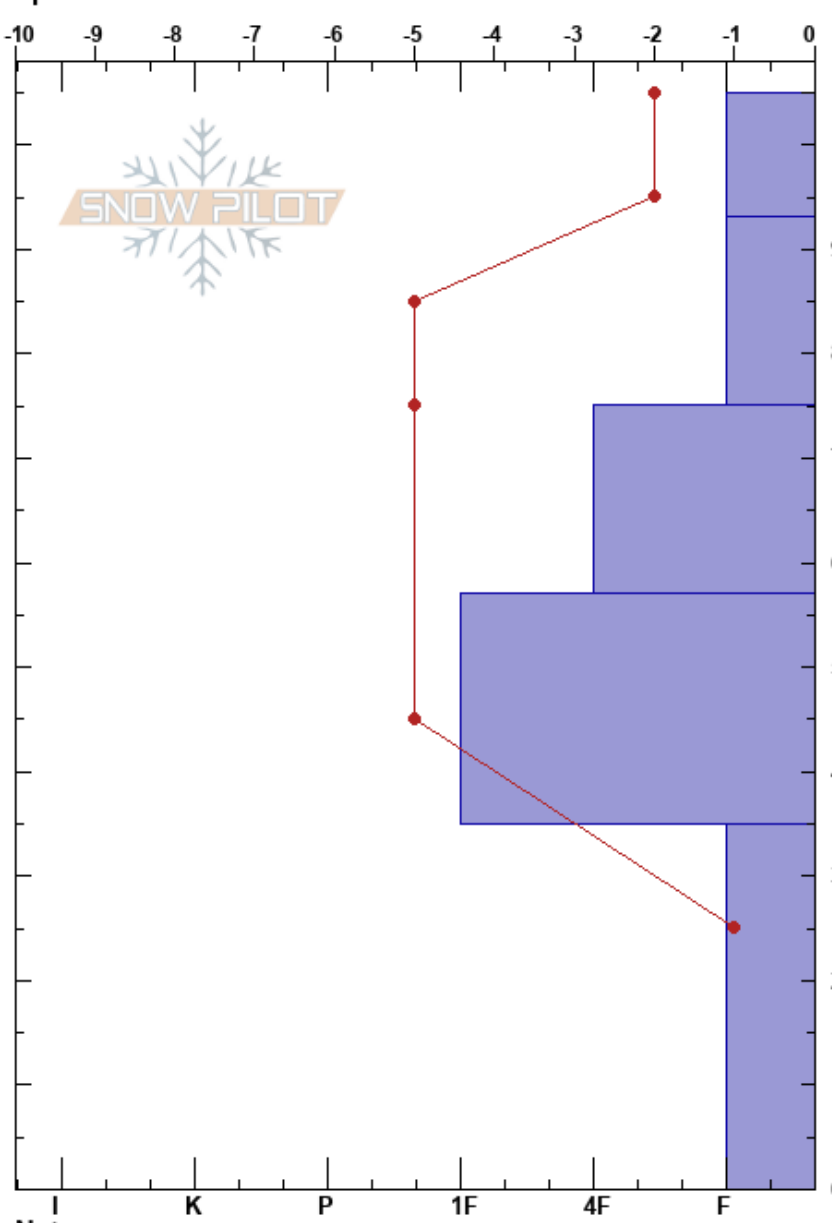

Snodgrass Meadow
 Crested Butte
 CO
 Elevation: 10260 ft
 Aspect: NE
 Specifics:

Jack Morgan
 12/06/2022 - 12:00pm
 Co-ord: 38.92714N, -106.97599W
 Slope Angle: 25°
 Wind Loading: no

Stability:
 Air Temperature: -2°C
 Sky Cover: OVC
 Precipitation: S-1
 Wind: Calm

Layer Notes:
 HS: 105
 PF: 105 35-0cm: Problematic layer
 PS: 40

Height (ft)	Crystal		Moisture	ρ kg/m ³	Stability tests & Layer comments
	Form	Size			
105					
100	+	1	D		
90	+ (X)	1(1)	D		
80					← ECTP12 @75cm
70	X (/)	1-3(1)	D		
60					
50	•	1	D		
40					← ECTP22 @35cm
30					
20	^	3	D		
10					
0					