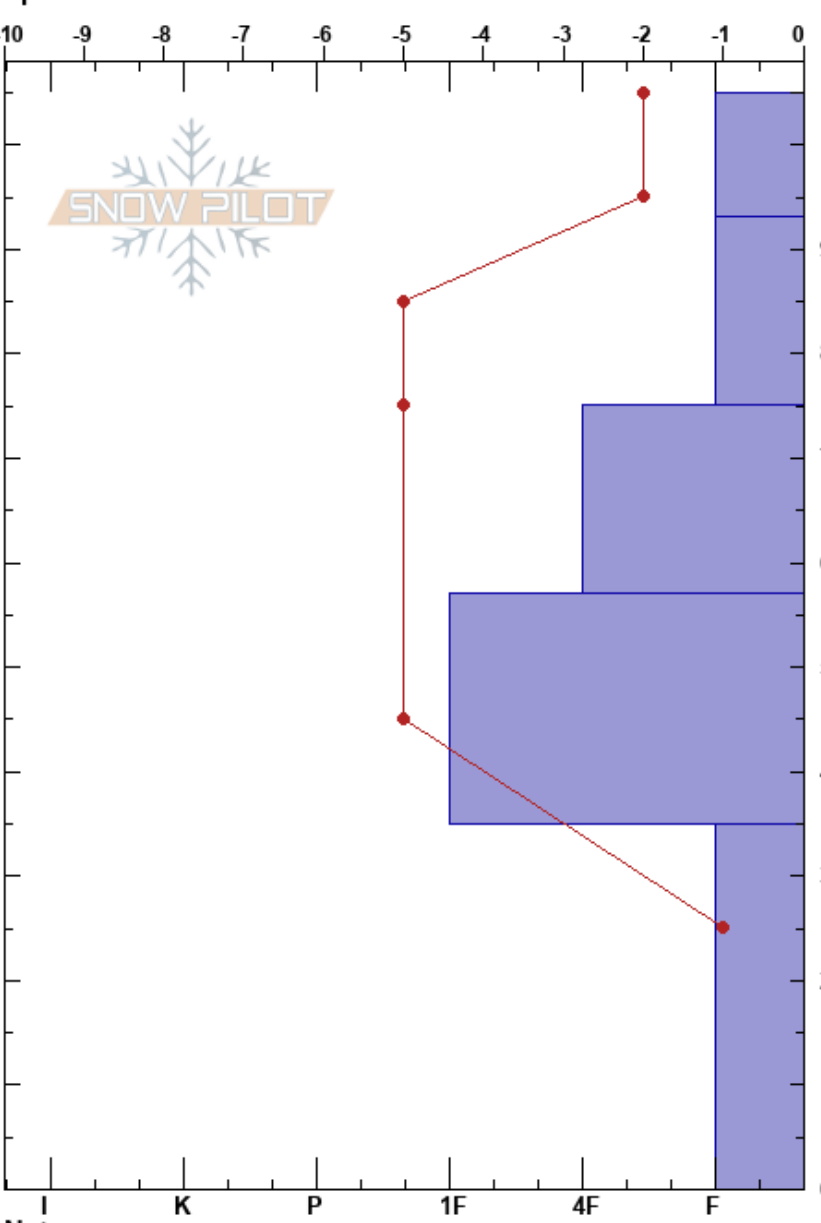

Snodgrass Meadow  
 Crested Butte  
 CO  
 Elevation: 10260 ft  
 Aspect: NE  
 Specifics:

Jack Morgan  
 12/06/2022 - 12:00pm  
 Co-ord: 38.92714N, -106.97599W  
 Slope Angle: 25°  
 Wind Loading: no

Stability:  
 Air Temperature: -2°C  
 Sky Cover: OVC  
 Precipitation: S-1  
 Wind: Calm

Layer Notes:  
 HS: 105  
 PF: 105 35-0cm: Problematic layer  
 PS: 40

Elevation (ft)	Crystal		Moisture	$\rho$ kg/m <sup>3</sup>	Stability tests & Layer comments
	Form	Size			
105					
100	+	1	D		
90	+ (X)	1(1)	D		
80					← ECTP12 @75cm
75					
70	X (/)	1-3(1)	D		
60					
50	•	1	D		
40					← ECTP22 @35cm
35					
30					
20	^	3	D		
10					
0					